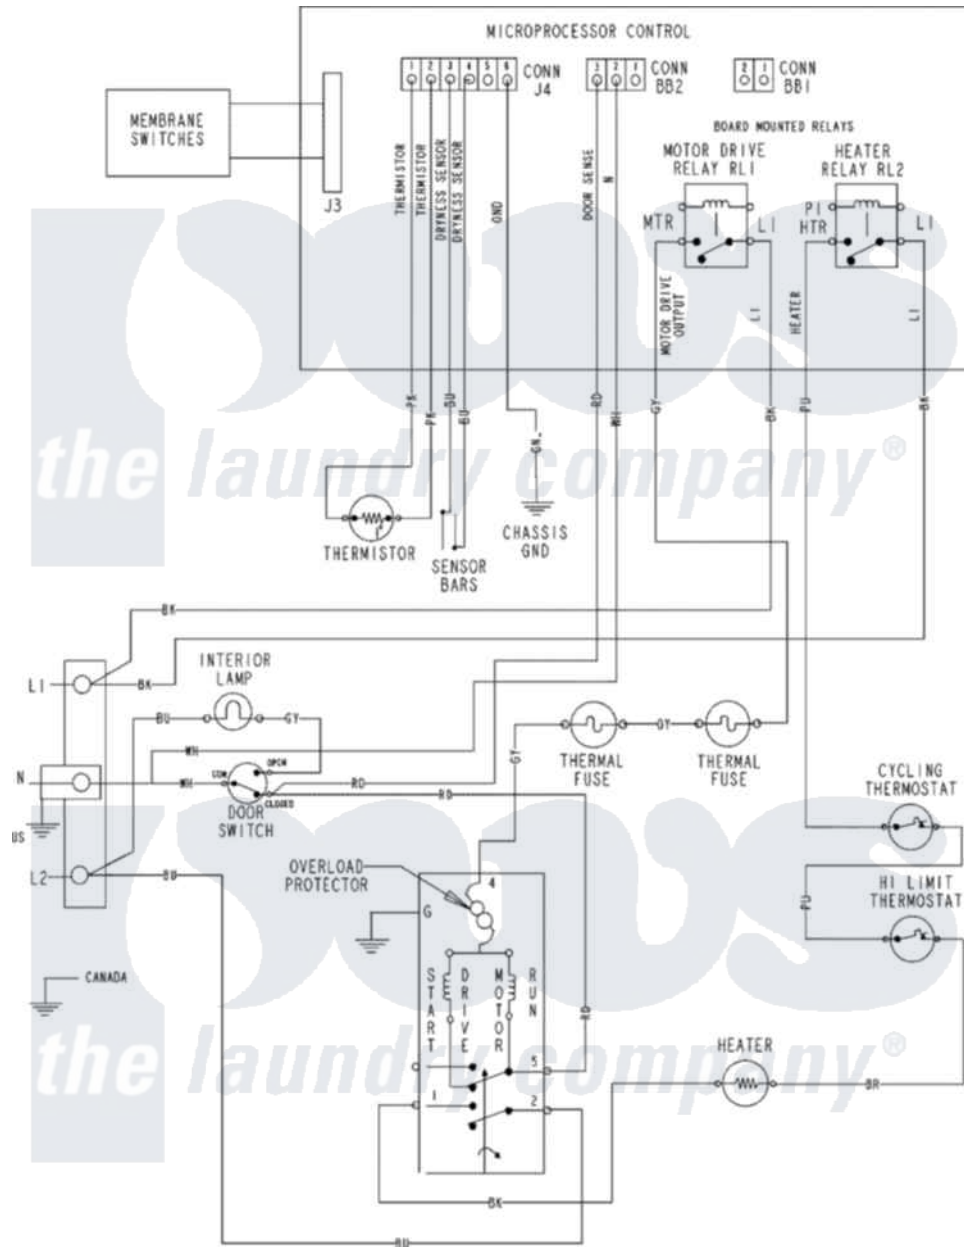

Crosley CDE4205AYW 06 - WIRING INFORMATION

Crosley Residential Crosley CDE4205AYW Dryer Parts Parts Diagram 06 - WIRING INFORMATION
 Click on the part number to view part

Item	Original Part Number	Replaced By	Status	Part Description
NI	15003772		Not Available	WIRING INFORMATION