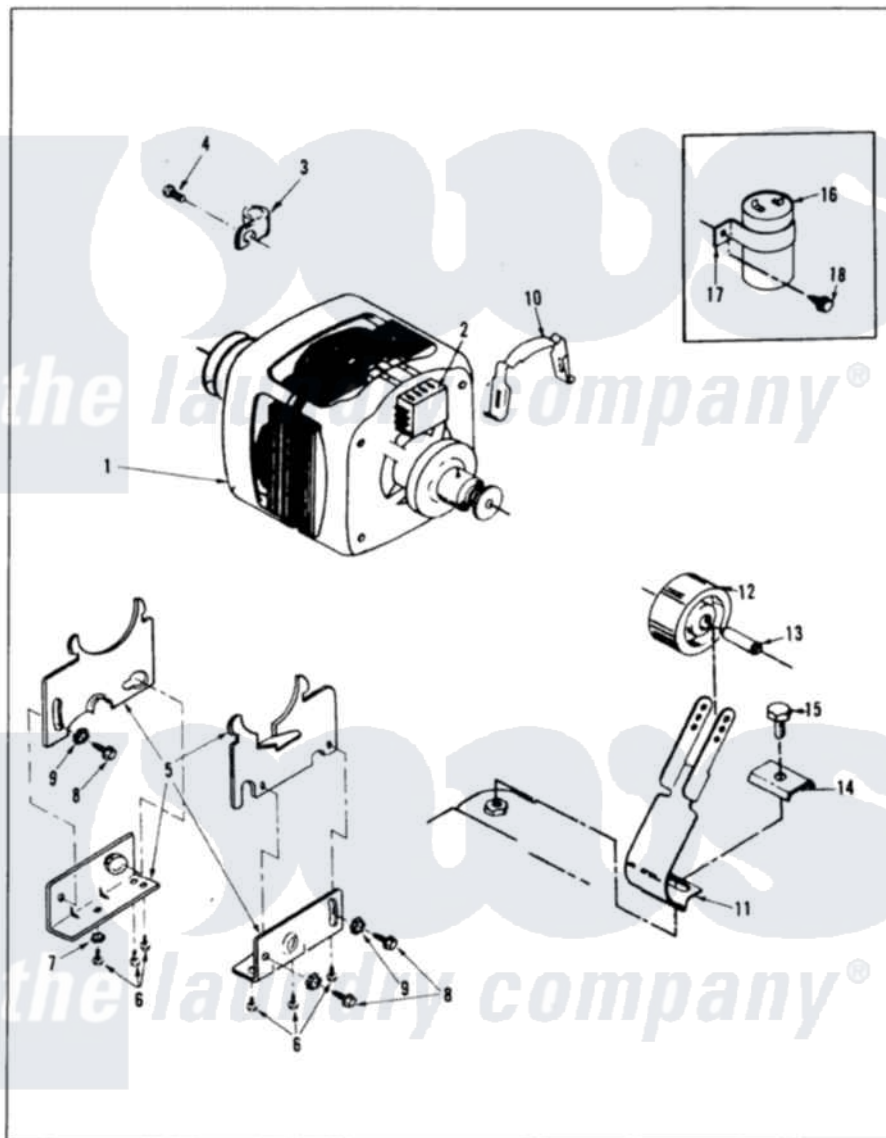

# Crosley CDE8630A 02 - DRIVE & MOTOR

MASTER CARE

CDE8630

DRIVE & MOTOR

Issued 5/86

N-28-16

Crosley [Residential Crosley CDE8630A Dryer Parts](#) Parts Diagram 02 - DRIVE & MOTOR

[Click on the part number to view part](#)

Item	Original Part Number	Replaced By	Status	Part Description
1	63-6662		Not Available	MOTOR&PULLY ASM
2	63-4210		Not Available	MOTOR SWITCH
3	25-7265		Not Available	WIRING CLAMP
4	25-7111		Not Available	SCREW
5	63-2832		Not Available	MOTOR MTG KIT
6	25-7785		Not Available	SCREW
7	25-7071		Not Available	LOCKWASHER
8	25-7681	<a href="#">3400518</a>		Screw
9	25-3415		Not Available	LOCKWASHER
10	63-5611		Not Available	RETAINER CLIP
11	<a href="#">63-3053</a>			Idler Bracket
12	63-5753		Not Available	IDLER PULLEY
13	63-3054		Not Available	PIN
14	<a href="#">63-3819</a>			Idler Plate
15	W10124350		Not Available	NOT REQUIRED PART OR SEE NOTE
16	63-3199	<a href="#">161-193</a>		Capacitor