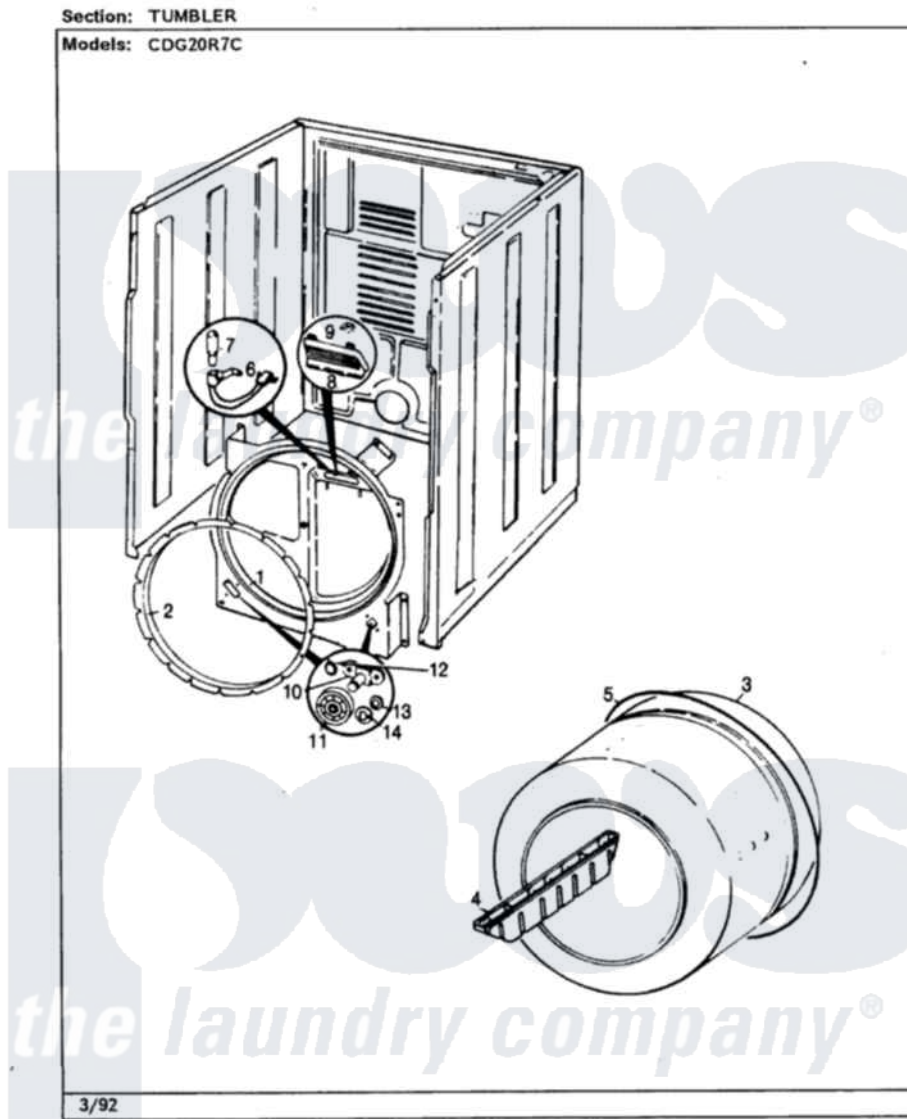

Crosley CDG20R7AC 05 - TUMBLER

Crosley [Residential Crosley CDG20R7AC Dryer Parts](#) Parts Diagram 05 - TUMBLER
Click on the part number to view part

Item	Original Part Number	Replaced By	Status	Part Description
1	25-7733	681414		Screw, 10AB X 1/2
"	53-1703	LA-1054		Dryer Bulkhead Kit
2	53-0282	31001637		Seal Assembly, Cylinder Front
3	53-1250			Cylinder
4	25-7759	3196164		Screw
"	53-0117		Not Available	BAFFLE, GRAY
5	53-1512		Not Available	BELT, DRIVE
6	W10124350		Not Available	NOT REQUIRED PART OR SEE NOTE
7	W10124350		Not Available	NOT REQUIRED PART OR SEE NOTE
8	W10124350		Not Available	NOT REQUIRED PART OR SEE NOTE
9	W10124350		Not Available	NOT REQUIRED PART OR SEE NOTE
"	LA-1006			Glide Kit, Tumbler
10	25-7101	3351614		Screw, Gearcase Cover Mounting

"	53-0197		Support Assembly-Cylinder Rear
11	53-0642	31001096	Roller
12	25-7813		Spacer
13	25-7814		Washer
14	LA-1008		Rr Roller Kit
"	25-7854		Ring, Retaining