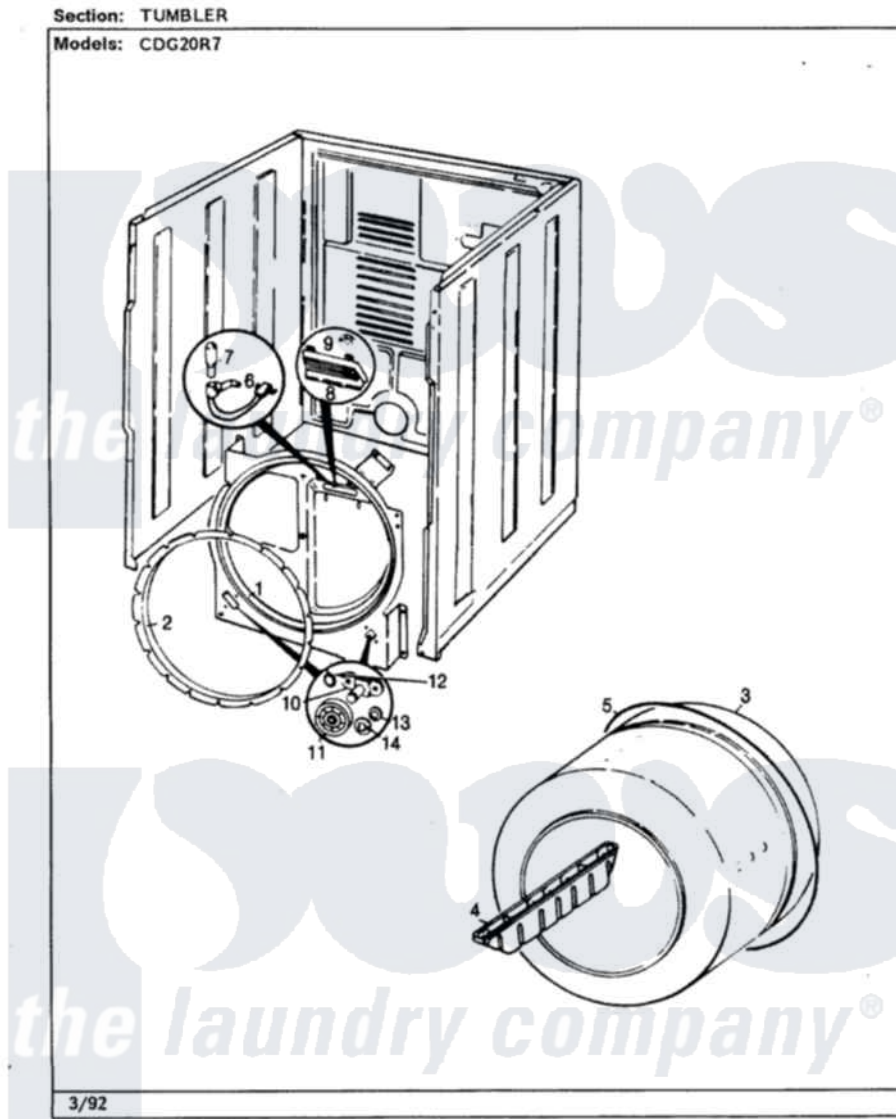

# Crosley CDG20R7H 04 - TUMBLER

Crosley Residential Crosley CDG20R7H Dryer Parts Parts Diagram 04 - TUMBLER  
Click on the part number to view part

Item	Original Part Number	Replaced By	Status	Part Description
1	25-7733	<a href="#">681414</a>		Screw, 10AB X 1/2
"	53-1708	<a href="#">LA-1054</a>		Dryer Bulkhead Kit
2	53-0282	<a href="#">31001637</a>		Seal Assembly, Cylinder Front
3	<a href="#">53-1250</a>			Cylinder
4	25-7759	<a href="#">3196164</a>		Screw
"	53-0117		Not Available	BAFFLE, GRAY
5	53-1512		Not Available	BELT, DRIVE
6	W10124350		Not Available	NOT REQUIRED PART OR SEE NOTE
7	W10124350		Not Available	NOT REQUIRED PART OR SEE NOTE
8	W10124350		Not Available	NOT REQUIRED PART OR SEE NOTE
9	W10124350		Not Available	NOT REQUIRED PART OR SEE NOTE
"	<a href="#">LA-1006</a>			Glide Kit, Tumbler
10	25-7101	<a href="#">3351614</a>		Screw, Gearcase Cover Mounting

"	<a href="#">53-0197</a>		Support Assembly-Cylinder Rear
11	53-0642	<a href="#">31001096</a>	Roller
12	<a href="#">25-7813</a>		Spacer
13	<a href="#">25-7814</a>		Washer
14	<a href="#">LA-1008</a>		Rr Roller Kit
"	<a href="#">25-7854</a>		Ring, Retaining