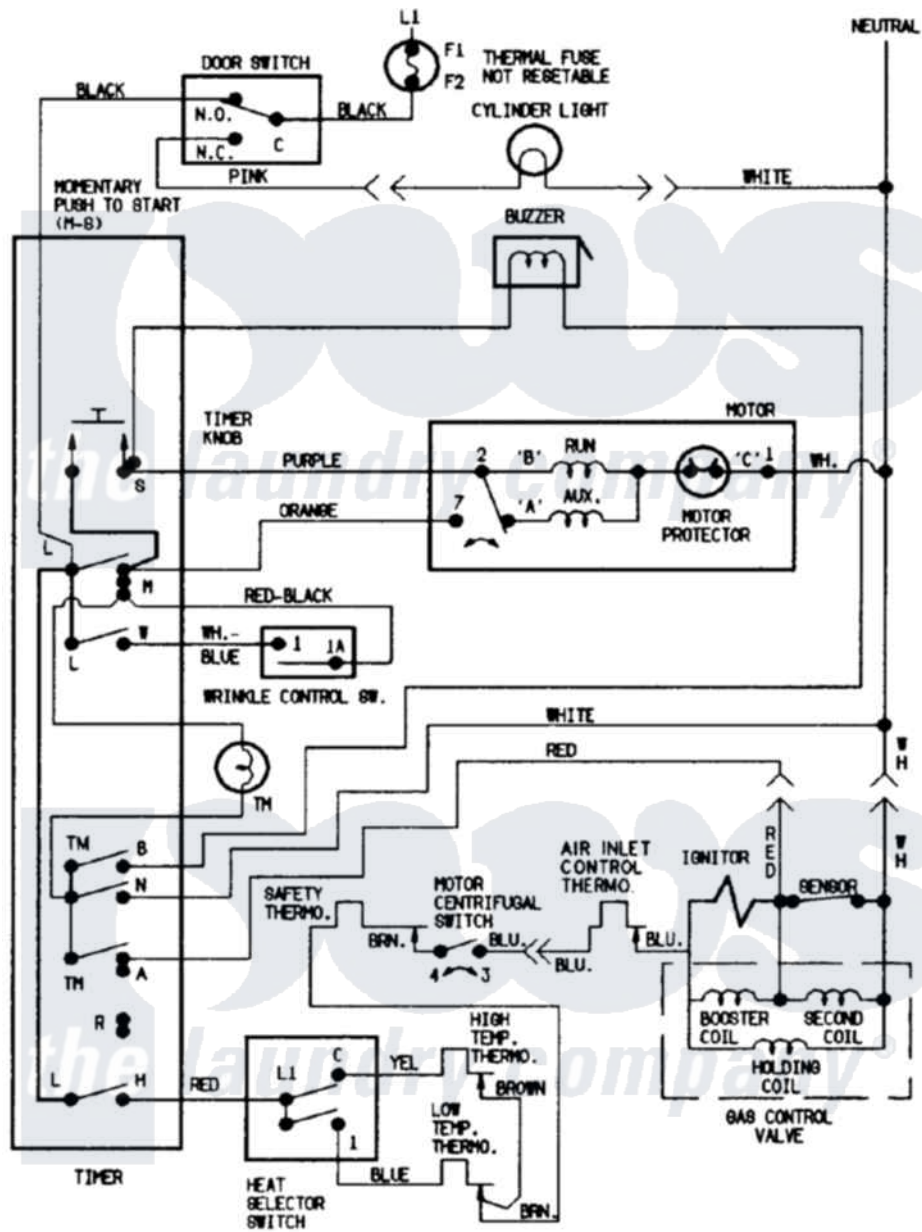

Crosley CDG22B8M 04 - WIRING INFORMATION

Crosley Residential Crosley CDG22B8M Dryer Parts Parts Diagram 04 - WIRING INFORMATION
 Click on the part number to view part

Item	Original Part Number	Replaced By	Status	Part Description
NI	15002545		Not Available	WIRING INFORMATION
"	15001208		Not Available	WIRING INFORMATION