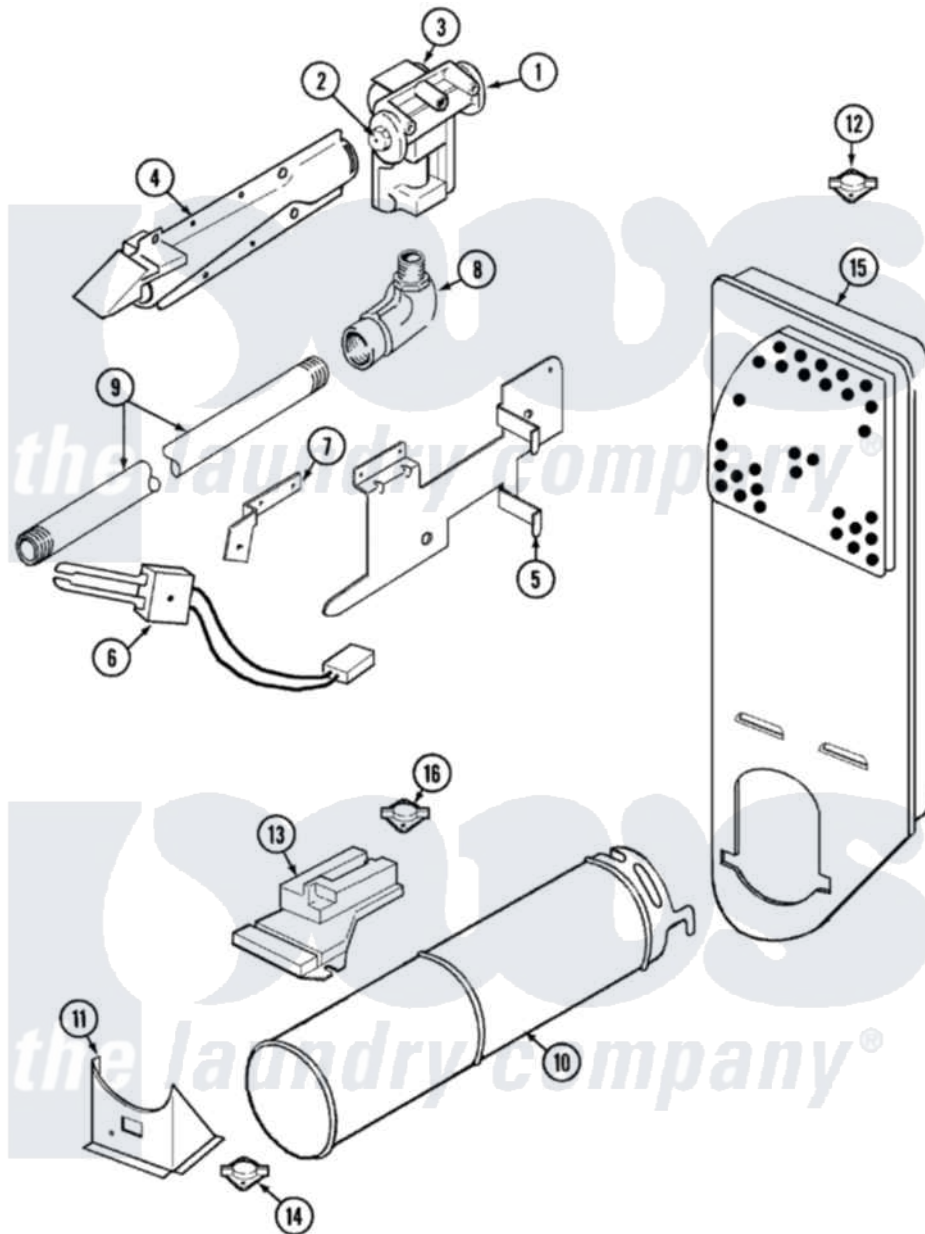

Crosley CDG8000A 02 - GAS CARRYING

Crosley [Residential Crosley CDG8000A Dryer Parts](#) Parts Diagram 02 - GAS CARRYING
 Click on the part number to view part

Item	Original Part Number	Replaced By	Status	Part Description
1	60-6846			Union Nut
"	31001368		Not Available	TAIL PIECE
"	31001485			Valve, Gas
2	63-3570			Burner Orifice
3	63-6615	279834		Coil-Valve
"	63-6614	279834		Coil-Valve
4	63-6682	31001784		Burner
5	53-0140			Mtg Bracket
"	25-3034			Clip, Wiring
"	25-7741	W10116760		Screw
6	25-7744	8281196		Screw
"	53-0689	31001556		Igniter
7	25-2134	W10116760		Screw
"	53-0686		Not Available	BRACKET
8	33001842	3406051		Elbow Union Assembly
9	53-2362	31001777		Main Gas L

10	25-7741	W10116760	Screw
"	53-1884		Housing, Heater
11	25-3092	90767	Screw, 8A X 3/8 HeX Washer Head Tapping
"	53-2363		Support, Heater Housing
12	53-1096	LA-1053	Fuse Kit, Thermal
"	25-0168		Screw
13	63-5013	338906	Radiant, Sensor
"	25-2134	W10116760	Screw
14	LA-1053		Fuse Kit, Thermal
"	25-0168		Screw
15	53-1706		Inlet Air Duct Assembly
"	25-7741	W10116760	Screw
16	53-1096	LA-1053	Fuse Kit, Thermal
NI	12001031		Conversion Kit
"	63-6766		Conversion Kit