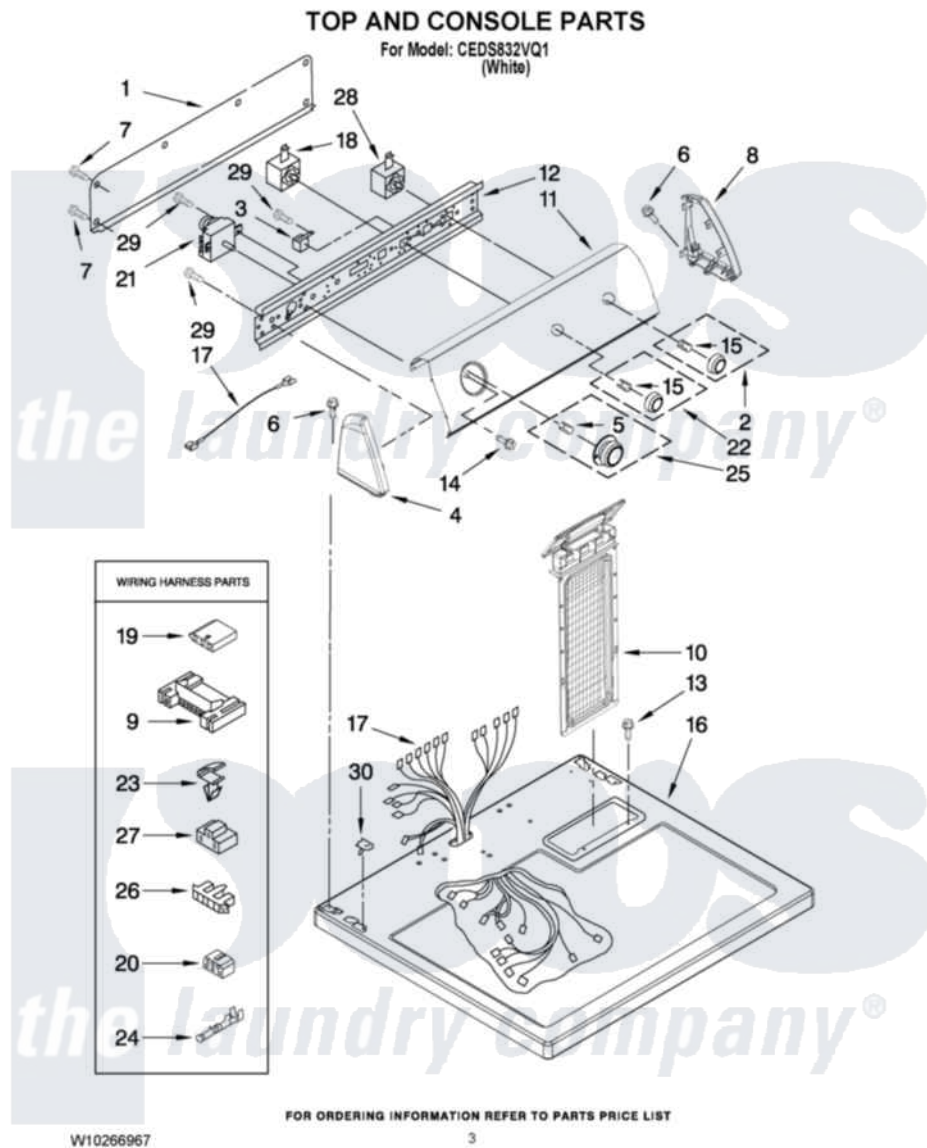

Crosley CEDS832VQ1 02 - TOP AND CONSOLE PARTS

Crosley [Residential Crosley CEDS832VQ1 Dryer Parts](#) Parts Diagram 02 - TOP AND CONSOLE PARTS
Click on the part number to view part

Item	Original Part Number	Replaced By	Status	Part Description
1	8274261			Do-It-Yourself Repair Manuals
2	8538959			Knob, Push-To-Start
3	694419			Mini-Buzzer
4	8271365	279962		Endcap
5	688805			Clip, Spring Knob
6	388326			Screw, 8-18 X 1.25
7	693995			Screw, Hex Head
8	8271359	279962		Endcap
9	3395683			Receptacle, Multi-Terminal
10	8558463			HANDLE AND LINT SCREEN ASSEMBLY
11	W10218310			Panel, Control
12	8271418			Bracket, Control
13	688983	487240		Screw, For Mtg. Service Capacitor
14	8533951	3400859		Screw, Grounding
15	8536939			Clip, Knob

16	8557930	8563985	Top
17	W10186134		Harness, Wiring
18	3399638		Switch, Temperature
19	3936144		Do-It-Yourself Repair Manuals
20	3347243		Block, Disconnect
21	W10185982		Timer Assembly
22	8538957		Knob, Control
23	3394427		Clip-Harness
24	94614		Terminal
25	8538953		Timer Knob Assembly
26	3397269		Connector, Timer
27	3401144		Connector
28	3398094		Switch, Push To Start
29	8533971	90767	Screw, 8A X 3/8 HeX Washer Head Tapping
30	357213		Nut, Push-In