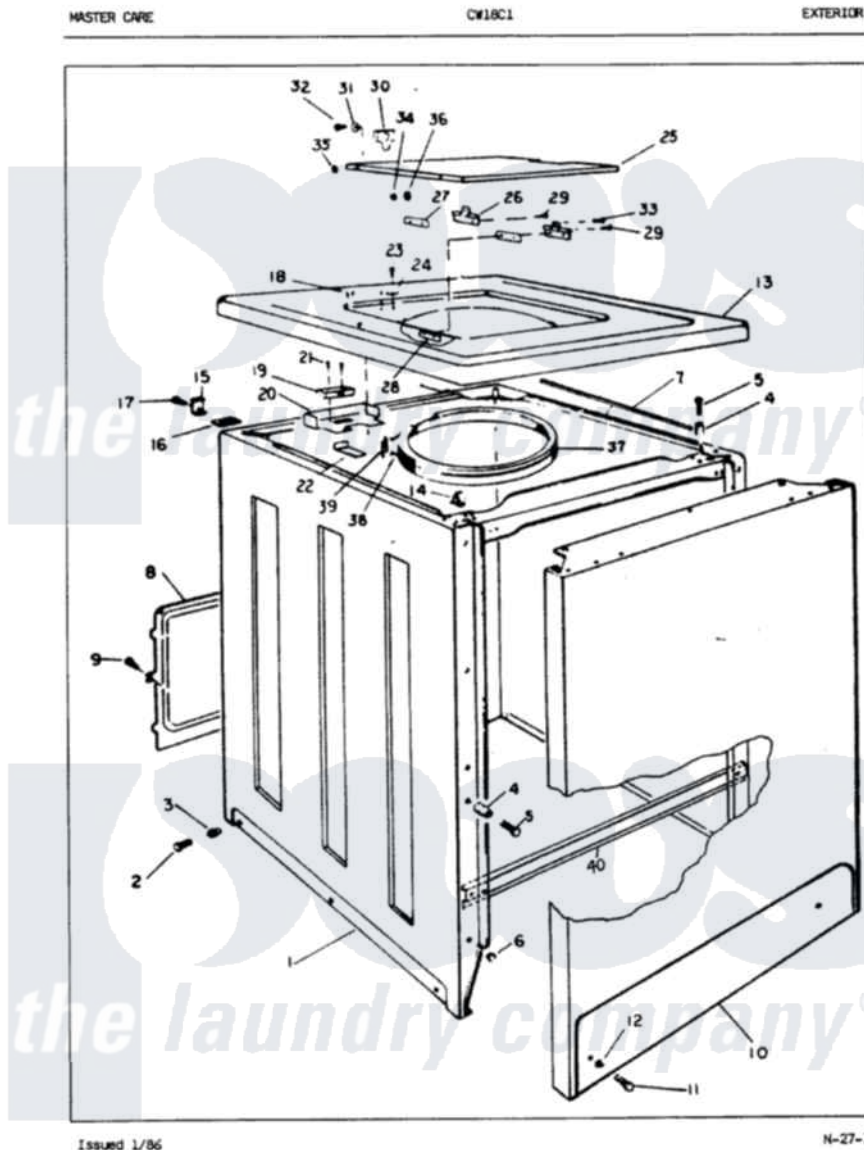

# Crosley CW18C1 03 - EXTERIOR (ORIG. REV. A-B)

Crosley Residential Crosley CW18C1 Washer Parts Parts Diagram 03 - EXTERIOR (ORIG. REV. A-B)  
 Click on the part number to view part

Item	Original Part Number	Replaced By	Status	Part Description
1	35-0061		Not Available	CABINET BODY
2	25-7001	<a href="#">308685</a>		Side Trim )
3	W10124350		Not Available	NOT REQUIRED PART OR SEE NOTE WASHER (PURCHASE LOCALLY)
"	25-7458	<a href="#">308685</a>		Side Trim )
"	33-2088		Not Available	SLEEVE
4	<a href="#">34-9701</a>			Guide, Cabinet
5	<a href="#">25-6109</a>			Screw
6	<a href="#">33-2653</a>			Bumper, Cabinet
7	33-9948		Not Available	CUSHION STRIP
8	33-8687		Not Available	REAR SHIELD
9	W10124350		Not Available	NOT REQUIRED PART OR SEE NOTE SCREW-PURCHASE LOCALLY
10	35-0056		Not Available	FRONT PANEL
11	25-7001	<a href="#">308685</a>		Side Trim )
				NOT REQUIRED PART OR