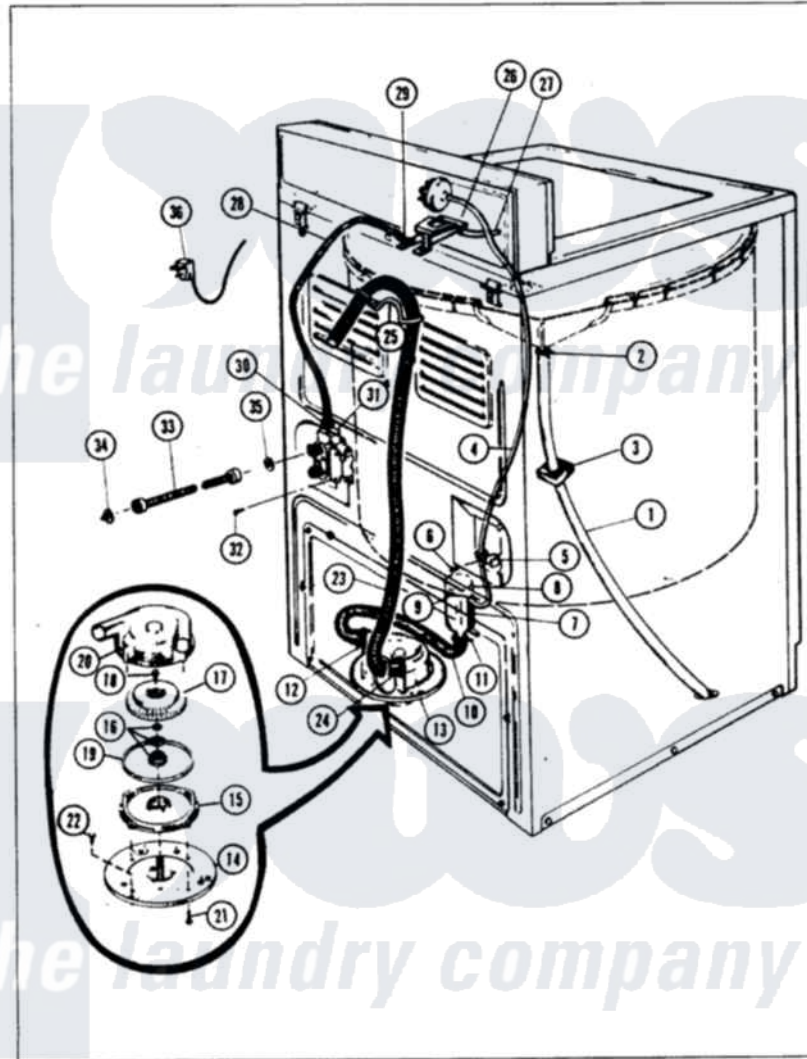

Crosley CW18C1 06 - WATER CARRYING (ORIG. REV. A-B)

MASTER CASE

CW18C1

WATER CARRYING

Issued 1/86

N-27-11

Crosley Residential Crosley CW18C1 Washer Parts Parts Diagram 06 - WATER CARRYING (ORIG. REV. A-B)
 Click on the part number to view part

Item	Original Part Number	Replaced By	Status	Part Description
1	35-0059		Not Available	OVERFLOW HOSE
2	W10124350		Not Available	NOT REQUIRED PART OR SEE NOTE CLAMP (PURCHASE LOCALLY)
3	33-1389		Not Available	INSULATION
4	25-7796	596669		Clamp, Manifold
"	33-4090		Not Available	HOSE
5	33-6099			Clamp
6	W10124350		Not Available	NOT REQUIRED PART OR SEE NOTE SCREW-PURCHASE LOCALLY
7	33-7314			Sump Assembly
8	33-3633		Not Available	HOSE
9	25-7003			Clamp
10	33-6091			Hose
11	W10124350		Not Available	NOT REQUIRED PART OR SEE NOTE CLAMP (PURCHASE LOCALLY)
				NOT REQUIRED PART OR

12	W10124350		Not Available	SEE NOTE CLAMP (PURCHASE LOCALLY)
13	35-0008	35-6467		Pump Assem
14	33-6035		Not Available	PLATE & PULLEY ASSY.
15	33-6029	35-6467		Pump Assem
16	33-6360		Not Available	SEAL ASM
17	35-0010			Impeller
18	25-7418	33001178		Back, Tumbler
19	33-6032			Gasket
20	35-0009			Pump Housing
21	25-7405	3196164		Screw
22	25-7419		Not Available	SCREW
23	33-9535	211704		Hose, Drain
24	33-9536			Hose Adapter
25	25-7797	285655		Clamp, Hose
"	33-9537	22003814		Retainer, Drain Hose
26	33-8057		Not Available	PLASTIC NUT
"	25-7086	Y0308025		Washer, Stainless Steel
"	33-9830		Not Available	INLET FLUME
"	25-7455	99002757		Screw
27	33-6038		Not Available	FLUME EXT
28	35-0541		Not Available	WATR INLET HOSE
29	25-7867	596669		Clamp, Manifold
30	25-7866	489503		Clamp
31	33-7058		Not Available	SUB 36-1456
"	35-0085	35-2374N		Valve, Water
32	25-7101	3351614		Screw, Gearcase Cover Mounting
33	33-7891	89503		Hose-Inlet
34	33-7313	33-4264N		Strainer And Washer Kit
35	25-7048			Washer
36	33-3939		Not Available	SERVICE CORD