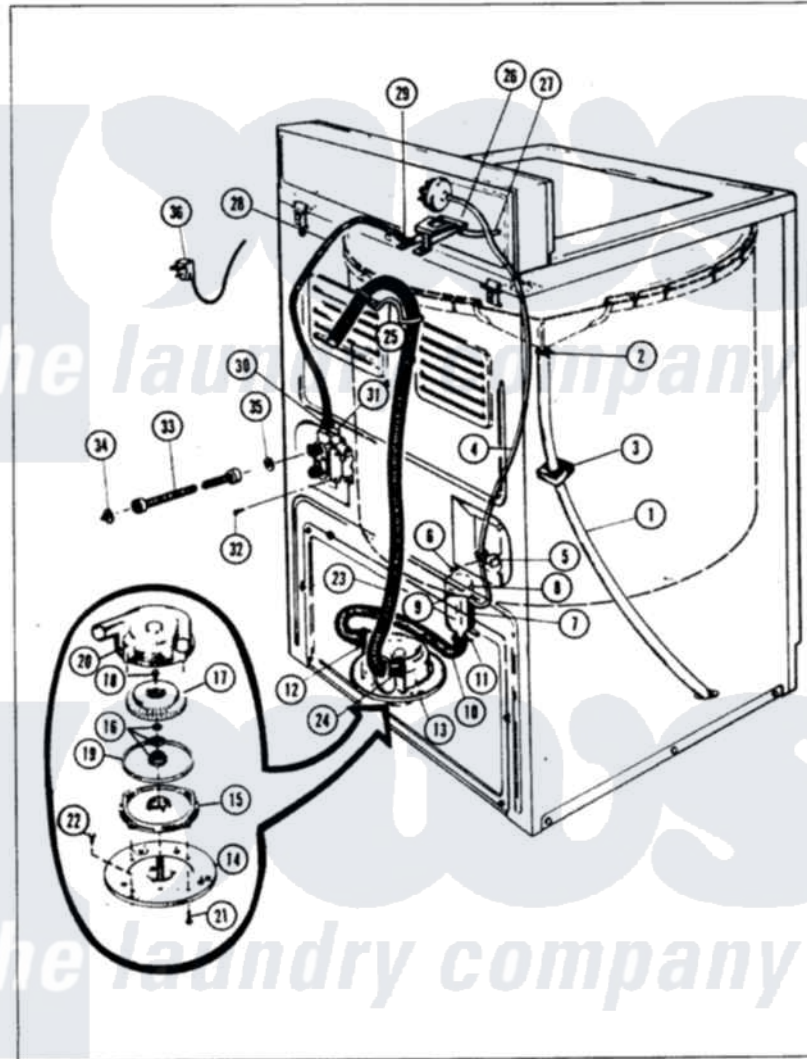

Crosley CW18C1A 04 - WATER CARRYING (ORIG. REV. A-B)

MASTER CASE

CW18C1

WATER CARRYING

Issued 1/86

N-27-11

Crosley Residential Crosley CW18C1A Washer Parts Parts Diagram 04 - WATER CARRYING (ORIG. REV. A-B)
 Click on the part number to view part

Item	Original Part Number	Replaced By	Status	Part Description
1	35-0059		Not Available	OVERFLOW HOSE
2	W10124350		Not Available	NOT REQUIRED PART OR SEE NOTE CLAMP (PURCHASE LOCALLY)
3	33-1389		Not Available	INSULATION
4	25-7796	596669		Clamp, Manifold
"	33-4090		Not Available	HOSE
5	33-6099			Clamp
6	W10124350		Not Available	NOT REQUIRED PART OR SEE NOTE SCREW-PURCHASE LOCALLY
7	33-7314			Sump Assembly
8	33-3633		Not Available	HOSE
9	25-7003			Clamp
10	33-6091			Hose
11	W10124350		Not Available	NOT REQUIRED PART OR SEE NOTE CLAMP (PURCHASE LOCALLY)
				NOT REQUIRED PART OR

12	W10124350		Not Available	SEE NOTE CLAMP (PURCHASE LOCALLY)
13	35-0008	35-6467		Pump Assem
14	33-6035		Not Available	PLATE & PULLEY ASSY.
15	33-6029	35-6467		Pump Assem
16	33-6360		Not Available	SEAL ASM
17	35-0010			Impeller
18	25-7418	33001178		Back, Tumbler
19	33-6032			Gasket
20	35-0009			Pump Housing
21	25-7405	3196164		Screw
22	25-7419		Not Available	SCREW
23	33-9535	211704		Hose, Drain
24	33-9536			Hose Adapter
25	25-7797	285655		Clamp, Hose
"	33-9537	22003814		Retainer, Drain Hose
26	33-8057		Not Available	PLASTIC NUT
"	25-7086	Y0308025		Washer, Stainless Steel
"	33-9830		Not Available	INLET FLUME
"	25-7455	99002757		Screw
27	33-6038		Not Available	FLUME EXT
28	35-0541		Not Available	WATR INLET HOSE
29	25-7867	596669		Clamp, Manifold
30	25-7866	489503		Clamp
31	33-7058		Not Available	SUB 36-1456
"	35-0085	35-2374N		Valve, Water
32	25-7101	3351614		Screw, Gearcase Cover Mounting
33	33-7891	89503		Hose-Inlet
34	33-7313	33-4264N		Strainer And Washer Kit
35	25-7048			Washer
36	33-3939		Not Available	SERVICE CORD