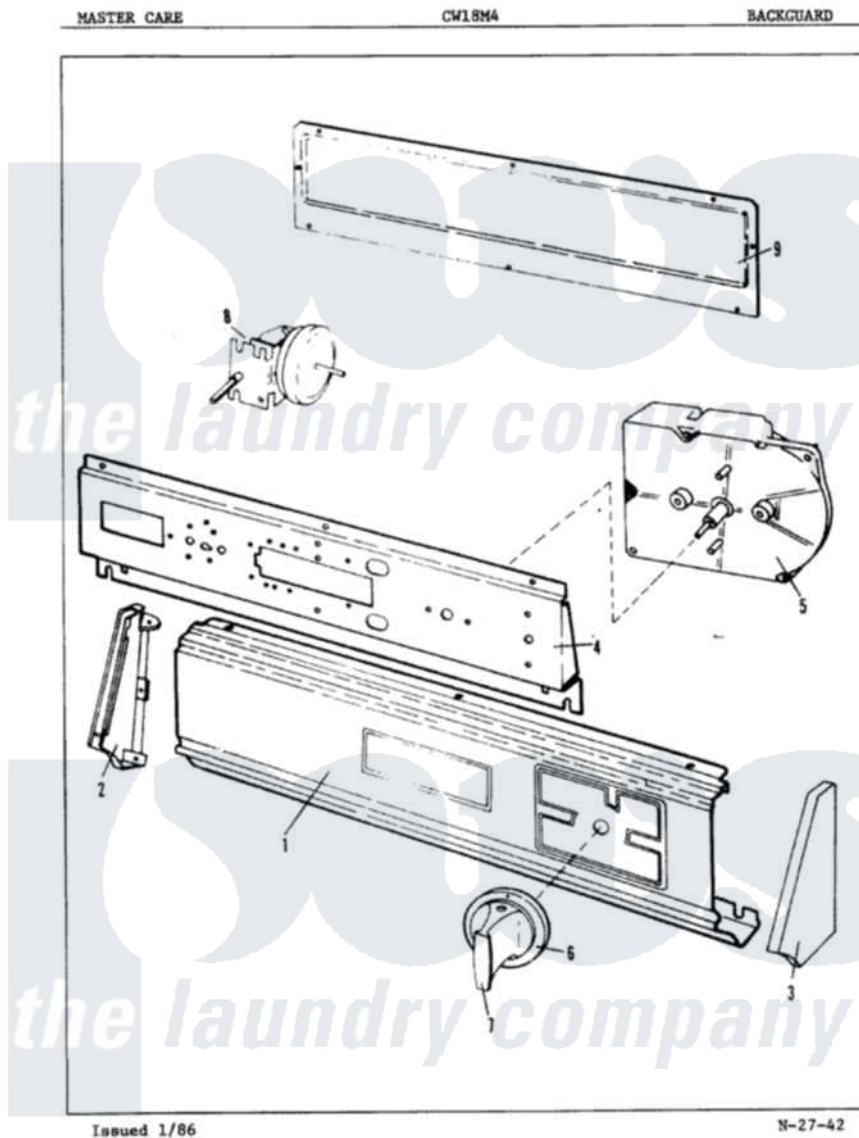

Crosley CW18M4 02 - CONTROL PANEL (ORIG. REV. A-B)

Crosley Residential Crosley CW18M4 Washer Parts Parts Diagram 02 - CONTROL PANEL (ORIG. REV. A-B)
 Click on the part number to view part

Item	Original Part Number	Replaced By	Status	Part Description
1	35-0571		Not Available	CONTROL PANEL
"	25-7793			Screw
"	W10124350		Not Available	NOT REQUIRED PART OR SEE NOTE SCREW-PURCHASE LOCALLY
2	53-0265			LH Endcap
3	53-0278		Not Available	TRIM, END CAP (LT)
"	53-0277		Not Available	TRIM, END CAP (RT)
"	25-7702			Speedclip, End Cap To Control Panel
"	53-0264			RH Endcap
"	25-7496	25-7760		Screw
4	25-3092	90767		Screw, 8A X 3/8 HeX Washer Head Tapping
"	53-0365	53-1676		Shield, Control
5	35-0484		Not Available	TIMER
"	35-0115			Timer Motor 1 RPM
"	25-0205	216412		Screw, Bracket To Timer

6	35-0172	12500057	Knob Ski
7	35-0496	12500057	Knob Ski
8	35-0110		Not Available PRESSURE SWITCH
"	25-3092	90767	Screw, 8A X 3/8 HeX Washer Head Tapping
9	25-3092	90767	Screw, 8A X 3/8 HeX Washer Head Tapping
"	25-7592		Not Available SCREW
"	25-7697	25-2219	Screw
"	25-7851		Speedclip, End Cap To Top
"	34-9487		Not Available PLATE, REINFORCEMENT
"	53-0268	21001460	Shield, Rear
"	25-7852		Speedclip, Rr Shld To End Cap