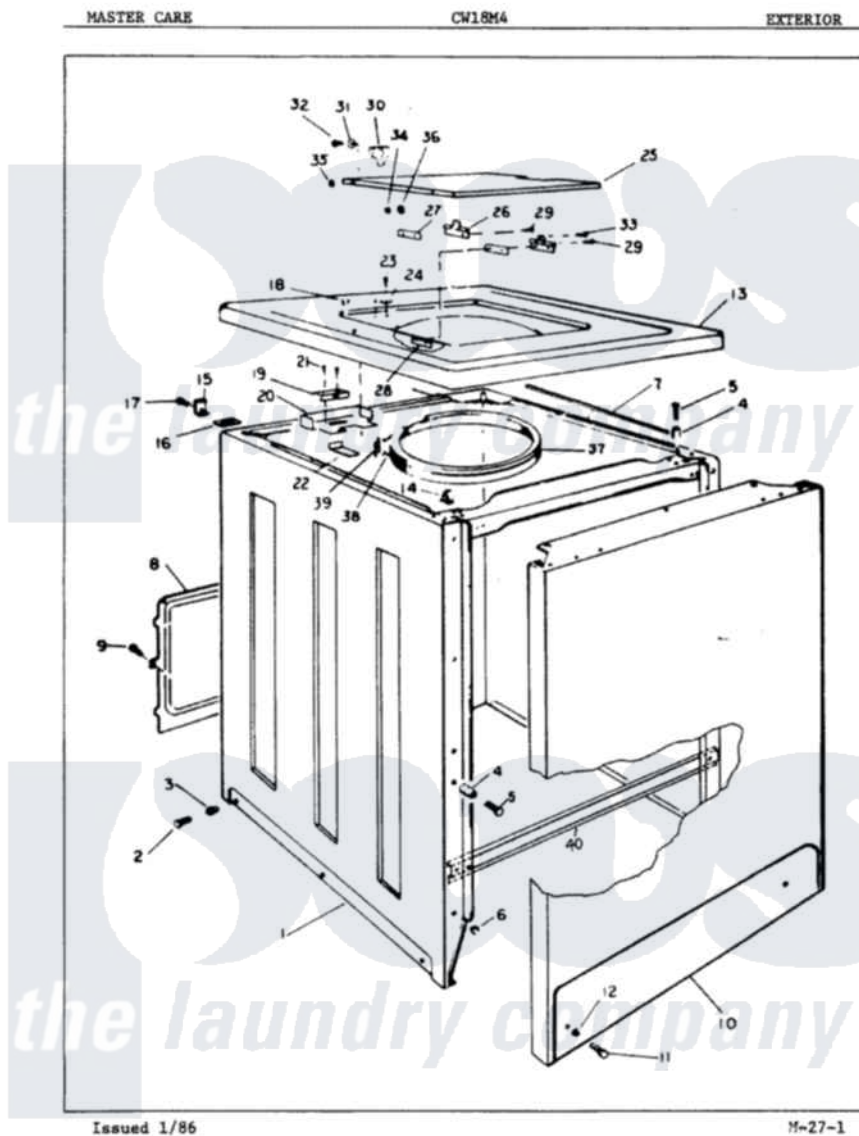

Crosley CW18M4 03 - EXTERIOR (ORIG. REV. A-B)

Crosley Residential Crosley CW18M4 Washer Parts Parts Diagram 03 - EXTERIOR (ORIG. REV. A-B)
 Click on the part number to view part

Item	Original Part Number	Replaced By	Status	Part Description
1	35-0061		Not Available	CABINET BODY
2	25-7001	308685		Side Trim)
3	W10124350		Not Available	NOT REQUIRED PART OR SEE NOTE WASHER (PURCHASE LOCALLY)
"	25-7458	308685		Side Trim)
"	33-2088		Not Available	SLEEVE
4	34-9701			Guide, Cabinet
5	25-6109			Screw
6	33-2653			Bumper, Cabinet
7	33-9948		Not Available	CUSHION STRIP
8	33-8687		Not Available	REAR SHIELD
9	W10124350		Not Available	NOT REQUIRED PART OR SEE NOTE SCREW-PURCHASE LOCALLY
10	35-0056		Not Available	FRONT PANEL
11	25-7001	308685		Side Trim)
				NOT REQUIRED PART OR

12	W10124350		Not Available	SEE NOTE WASHER (PURCHASE LOCALLY)
13	35-0586		Not Available	CABINET TOP
14	25-7285			Clip
15	33-7450	35-2846		Hinge, Cabinet Top
16	33-0930			Pad, Top Hinge
17	25-7732	681414		Screw, 10AB X 1/2
18	33-2653			Bumper, Cabinet
19	33-9064	12001187		Kit, Lid Switch Assembly
20	33-8289	12001187		Kit, Lid Switch Assembly
21	W10124350		Not Available	NOT REQUIRED PART OR SEE NOTE SCREW- PURCHASE LOCALLY
22	33-8828	12001187		Kit, Lid Switch Assembly
23	25-7463	7101P012-60		Screw
24	25-7436			Nylite Washer
25	35-0610		Not Available	CLOTHES DOOR
26	33-6956			Hinge
27	33-6957			Hinge Pad
28	33-8058		Not Available	SPEEDNUT
29	25-7455	99002757		Screw
30	43-0057			Actuator, Door Switch
31	25-7436			Nylite Washer
32	25-7438			Screw
33	25-7455	99002757		Screw
34	25-7086	Y0308025		Washer, Stainless Steel
35	25-7436			Nylite Washer
36	35-0581			Bumper, Door
"	25-8057		Not Available	PLASTIC NUT
37	33-9399		Not Available	SPLASH GUARD
38	33-6093		Not Available	RETAINING RING
39	33-0767			Spring
40	25-7883			Screw
"	35-0663		Not Available	CABT BRACE