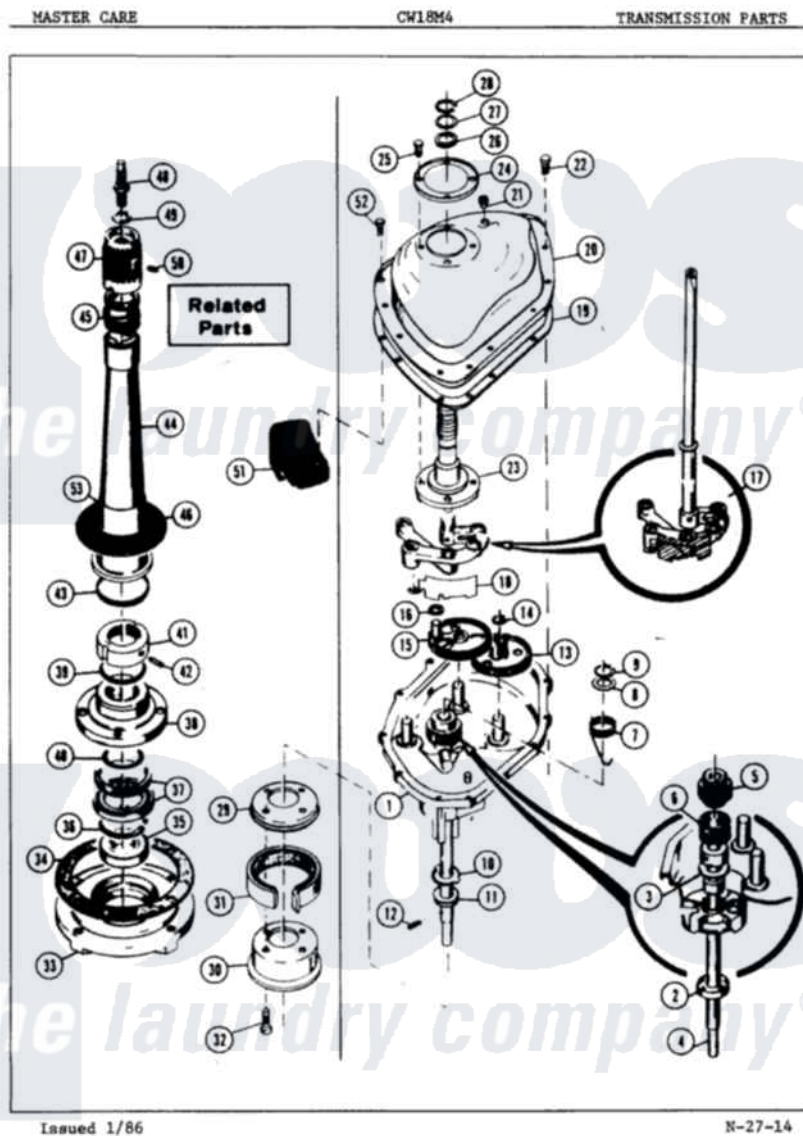

Crosley CW18M4 04 - TRANSMISSION (ORIG. REV. A-B)

Crosley [Residential Crosley CW18M4 Washer Parts](#) Parts Diagram 04 - TRANSMISSION (ORIG. REV. A-B)
 Click on the part number to view part

Item	Original Part Number	Replaced By	Status	Part Description
1	35-0630		Not Available	TRANSMISSION
"	33-9986		Not Available	TRANSM HOUSING
2	33-9208		Not Available	SEAL
3	33-9023N		Not Available	CLUTCH ASM
"	25-7274		Not Available	WASHER, STEEL
4	33-9022		Not Available	DRIVE SHAFT
5	33-6115		Not Available	DRIVE PINION
6	33-3195		Not Available	SPRING
7	33-6463			Spring
8	25-7415		Not Available	WASHER, FLAT
9	25-7173		Not Available	25-7708
10	33-9217		Not Available	THRUST WASHER
11	33-4944			Bearing
12	25-6120		Not Available	PIN
13	33-3228	35-0547		Cluster Gear
14	25-7175	25-7933		Ring, Retaining