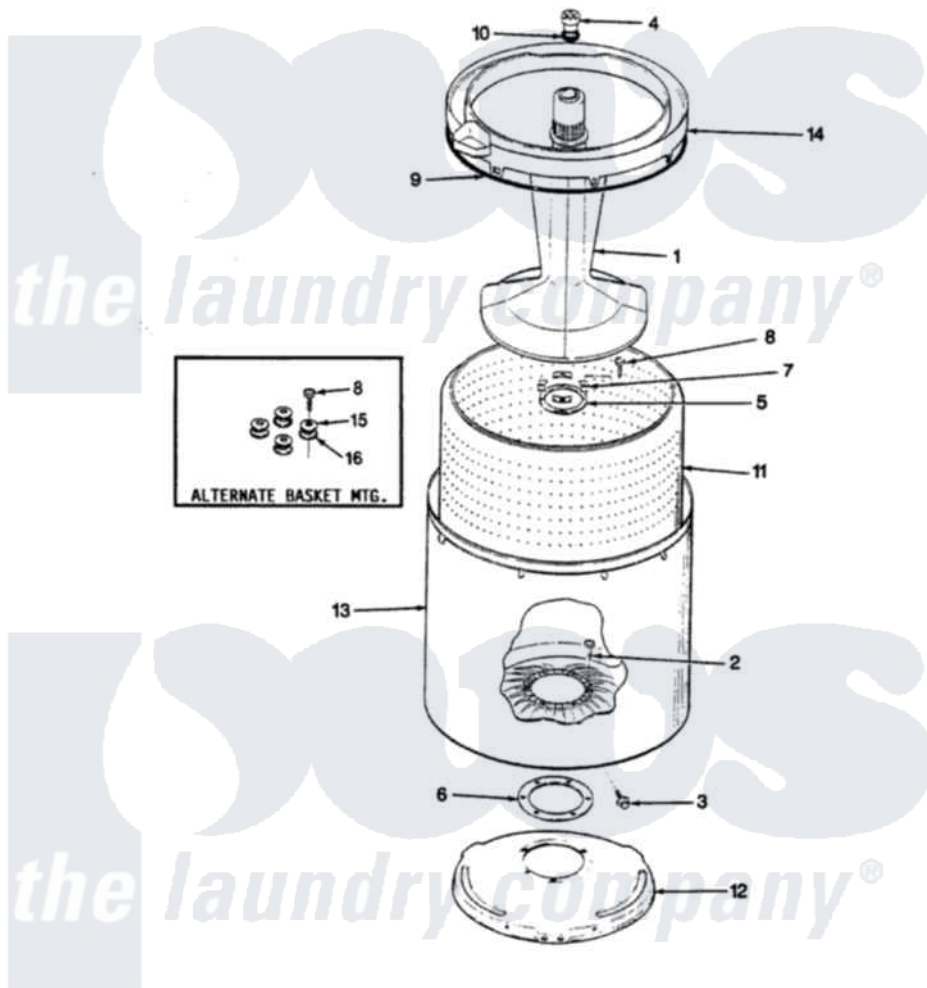

Crosley CW18P6W 14 - TUB (REV. E-G)

SECTION: TUB
MODEL: CW18P6

Issue Date: 6/90

Crosley [Residential Crosley CW18P6W Washer Parts](#) Parts Diagram 14 - TUB (REV. E-G)
Click on the part number to view part

| Item | Original Part Number | Replaced By | Status | Part Description |
|------|-------------------------|--------------------------|---------------|------------------------|
| 1 | 35-2456 | 33-4352 | | Agitator |
| 2 | 35-2062 | 21001063 | | Screw, Shoulder |
| 3 | 25-7914 | 22002933 | | Screw |
| 4 | 33-6241 | | | Cap |
| 5 | 33-8959 | | | Gasket |
| 6 | 35-2061 | | | Gasket, Tub To Housing |
| 7 | 35-8799 | | Not Available | REINFORCEMENT PLATE |
| 8 | 25-7783 | 4356852 | | Screw |
| 9 | 35-2328 | | | Seal, Tub Top |
| 10 | 25-7330 | | | Rubber Washer |
| 11 | 35-2529 | | Not Available | TUB SUPPORT |
| " | 35-2381 | | Not Available | BASKET ASSY-WHITE |
| 13 | 35-2038 | | | Tub |
| 14 | 35-2034 | | Not Available | TOP, TUB |
| 15 | 25-7921 | | Not Available | STEEL WASHER |
| 16 | 25-7922 | | | Cork Washer |