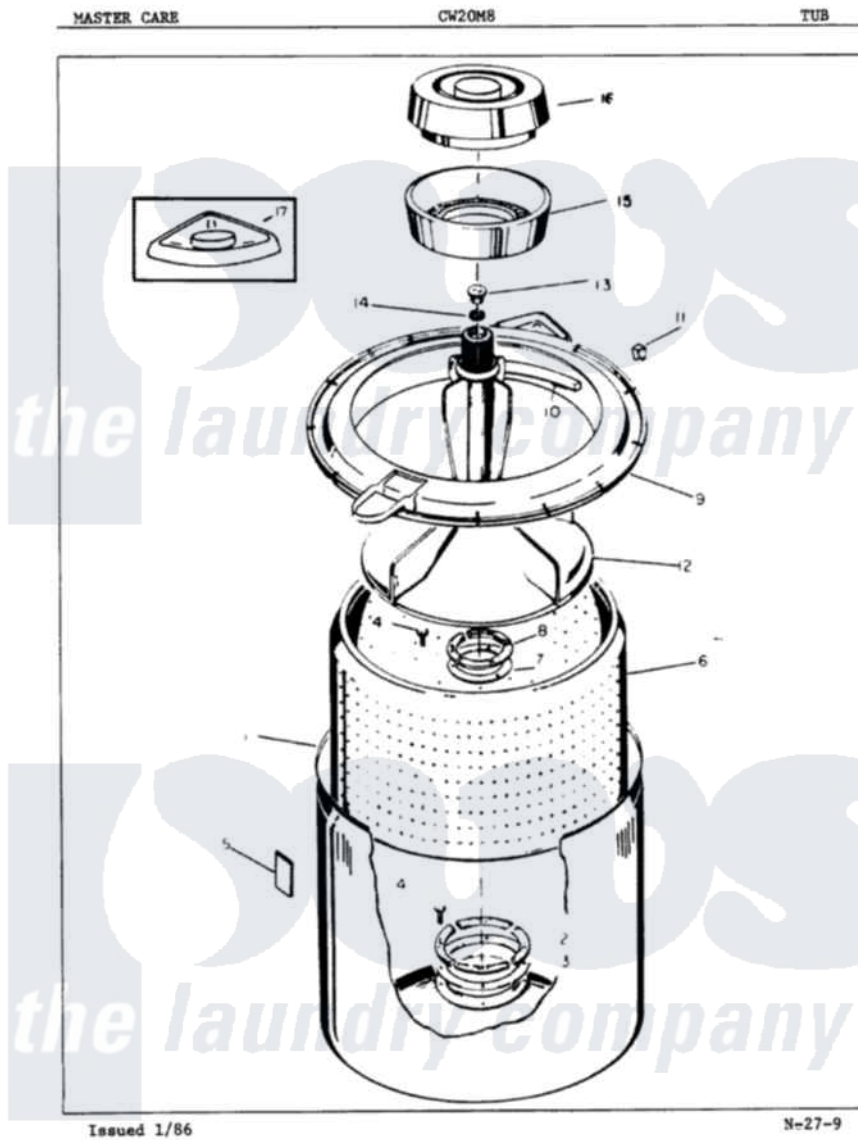

Crosley CW20M8 05 - TUB

Crosley [Residential Crosley CW20M8 Washer Parts](#) Parts Diagram 05 - TUB
 Click on the part number to view part

Item	Original Part Number	Replaced By	Status	Part Description
1	33-9392		Not Available	TUB ASSEMBLY
2	33-8800	33-8800K		Plate
3	33-6905			Gasket
4	25-7783	4356852		Screw
5	33-3232	35-0538		Pad
6	35-0004		Not Available	BASKET ASM
7	33-8959			Gasket
8	33-8799		Not Available	REINF PLATE
9	35-0537	35-0993		Tub Top
10	33-3055			Gasket
11	25-7748			Clip
12	35-0049		Not Available	AGITATOR
13	33-6241			Cap
14	25-7330			Rubber Washer
15	33-9888		Not Available	LINT FILTER
16	33-9827	35-2550		Dispenser, Rinse