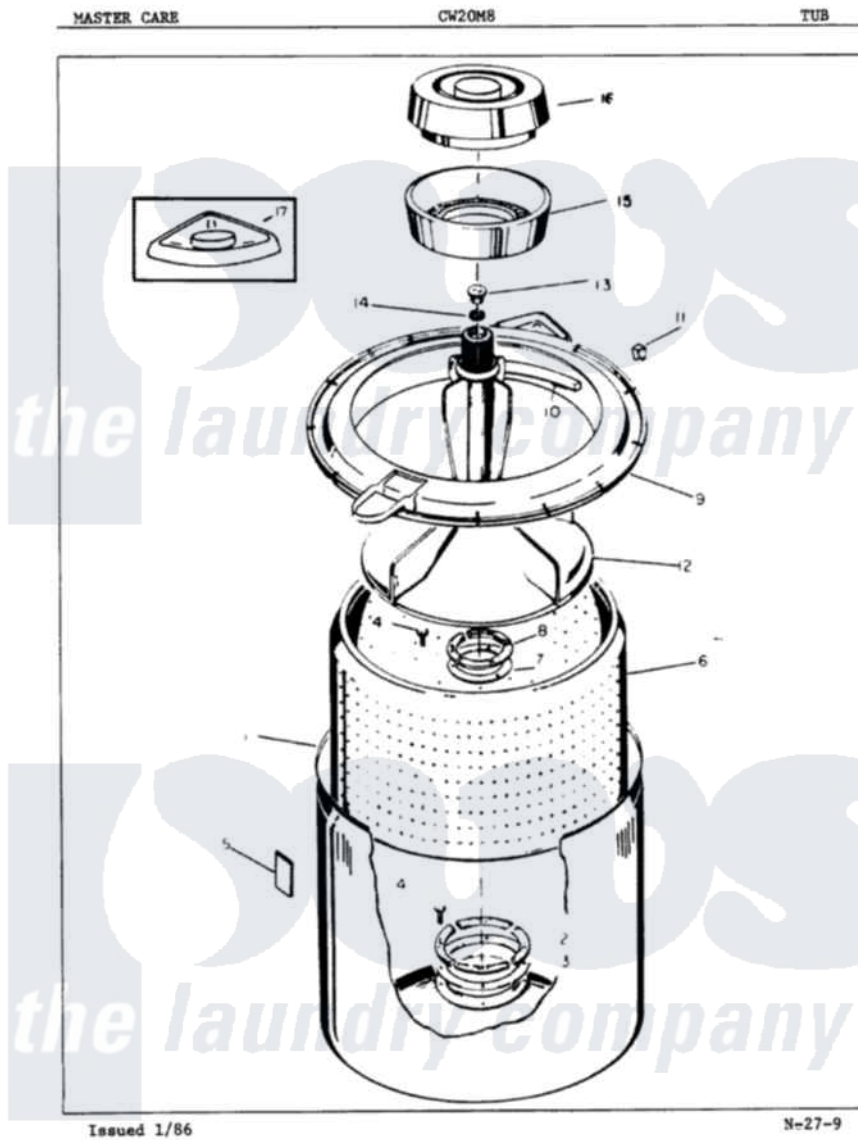

Crosley CW20M8A 04 - TUB

Crosley [Residential Crosley CW20M8A Washer Parts](#) Parts Diagram 04 - TUB
 Click on the part number to view part

Item	Original Part Number	Replaced By	Status	Part Description
1	33-9392		Not Available	TUB ASSEMBLY
2	33-8800	33-8800K		Plate
3	33-6905			Gasket
4	25-7783	4356852		Screw
5	33-3232	35-0538		Pad
6	35-0004		Not Available	BASKET ASM
7	33-8959			Gasket
8	33-8799		Not Available	REINF PLATE
9	35-0537	35-0993		Tub Top
10	33-3055			Gasket
11	25-7748			Clip
12	35-0049		Not Available	AGITATOR
13	33-6241			Cap
14	25-7330			Rubber Washer
15	33-9888		Not Available	LINT FILTER
16	33-9827	35-2550		Dispenser, Rinse