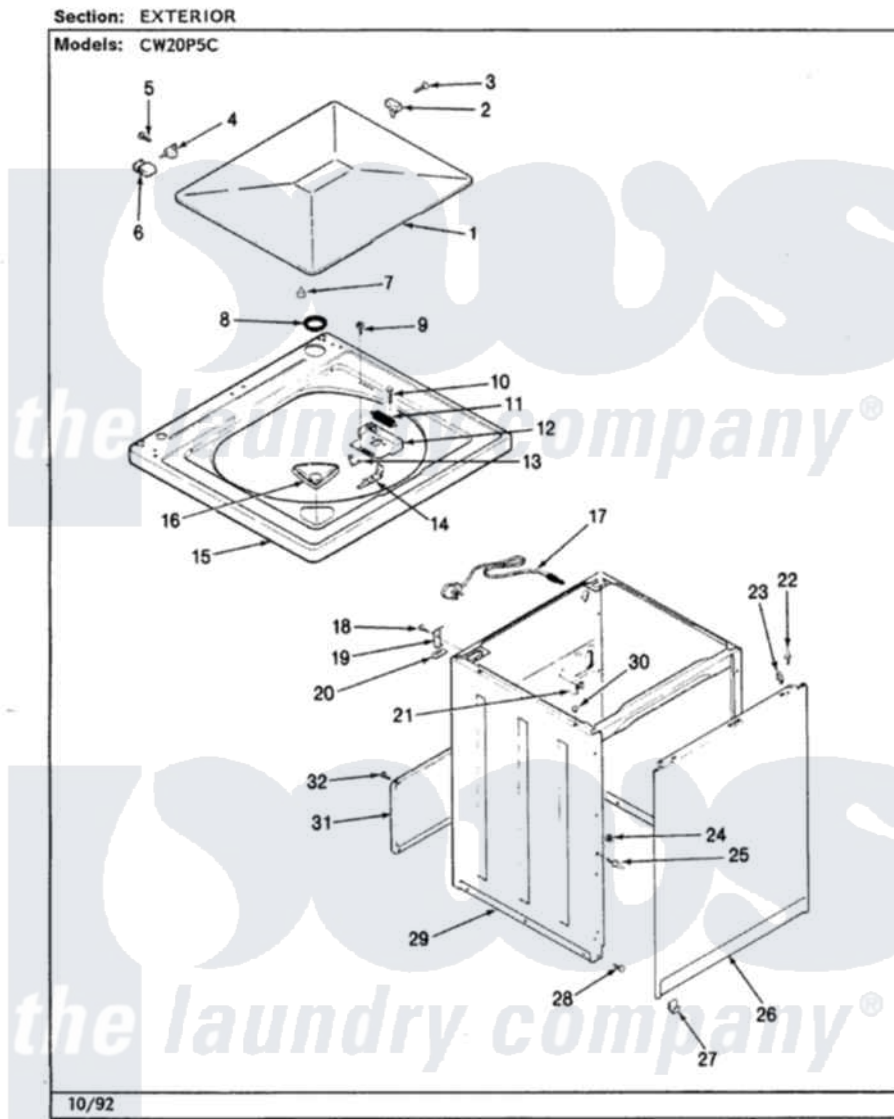

Crosley CW20P5WC 06 - EXTERIOR (REV. A-E)

Crosley [Residential Crosley CW20P5WC Washer Parts](#) Parts Diagram 06 - EXTERIOR (REV. A-E)
 Click on the part number to view part

Item	Original Part Number	Replaced By	Status	Part Description
1	35-2555	35-2026		Lid
2	25-7436			Nylite Washer
"	43-0057			Actuator, Door Switch
3	25-7438			Screw
4	25-7086	Y0308025		Washer, Stainless Steel
"	35-2045			Pin, Hinge
5	25-7893			Screw
6	35-2044			Hinge, Lid
7	35-0581			Bumper, Door
8	35-2064			Bushing, Insulating
"	35-2063			Bushing, Insulator
9	25-7463	7101P012-60		Screw
10	25-7437	40040701		Screw, Tapping No.6b-20
11	35-2814	12001187		Kit, Lid Switch Assembly
12	35-2798		Not Available	TUB BRACE
13	25-7878			Clip

14	35-2805	12001187	Kit, Lid Switch Assembly
15	35-2739		Top, Cabinet
16	33-9906	21001167	Dispenser, Bleach
17	35-0680		Not Available
18	25-7893		CORD, POWER
19	33-7450	35-2846	Screw
20	33-0930		Hinge, Cabinet Top
21	25-7796	596669	Pad, Top Hinge
22	53-0643		Clamp, Manifold
23	25-7220		Pin, Locator
24	25-0224	3400029	Clip, Cabinet Top
25	53-0643		Nut, Adapter Plate
26	35-2084		Pin, Locator
27	53-0120		Panel, Front
28	33-2653		Clip, Front Panel
29	35-2106	21001871	Bumper, Cabinet
30	33-2653		Cabinet
31	35-2108	21001871	Bumper, Cabinet
32	25-7733	681414	Cabinet
			Screw, 10AB X 1/2