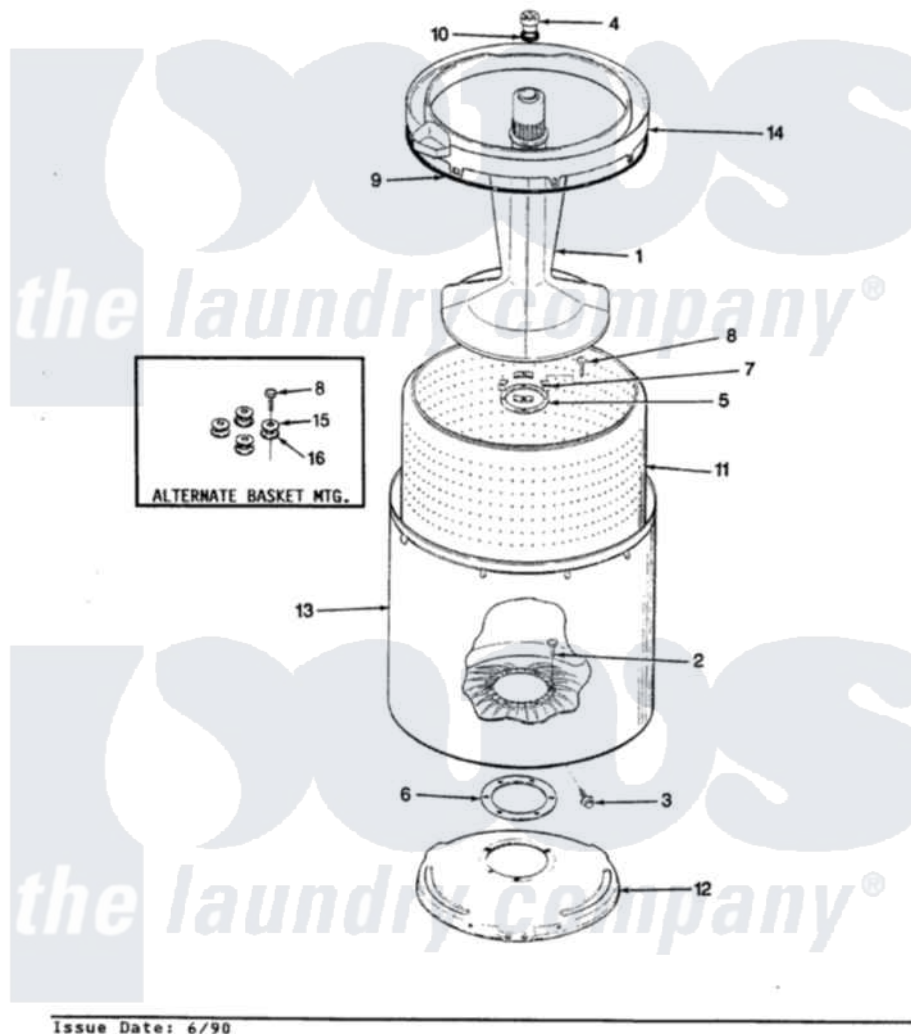

Crosley CW20P6A 12 - TUB (REV. E-H)

SECTION: TUB
MODEL: CW20P6

Issue Date: 6/90

Crosley [Residential Crosley CW20P6A Washer Parts](#) Parts Diagram 12 - TUB (REV. E-H)
Click on the part number to view part

| Item | Original Part Number | Replaced By | Status | Part Description |
|------|-------------------------|--------------------------|---------------|------------------------|
| 1 | 35-2371 | 33-4352 | | Agitator |
| 2 | 35-2062 | 21001063 | | Screw, Shoulder |
| 3 | 25-7914 | 22002933 | | Screw |
| 4 | 33-6241 | | | Cap |
| 5 | 33-8959 | | | Gasket |
| 6 | 35-2061 | | | Gasket, Tub To Housing |
| 7 | 33-8799 | | Not Available | REINF PLATE |
| 8 | 25-7783 | 4356852 | | Screw |
| 9 | 35-2328 | | | Seal, Tub Top |
| 10 | 25-7330 | | | Rubber Washer |
| 11 | 35-2381 | | Not Available | BASKET ASSY-WHITE |
| 12 | 35-2529 | | Not Available | TUB SUPPORT |
| 13 | 35-2038 | | | Tub |
| 14 | 35-2262 | | Not Available | SHIELD, TUB TOP |
| " | 35-2034 | | Not Available | TOP, TUB |
| 15 | 25-7921 | | Not Available | STEEL WASHER |