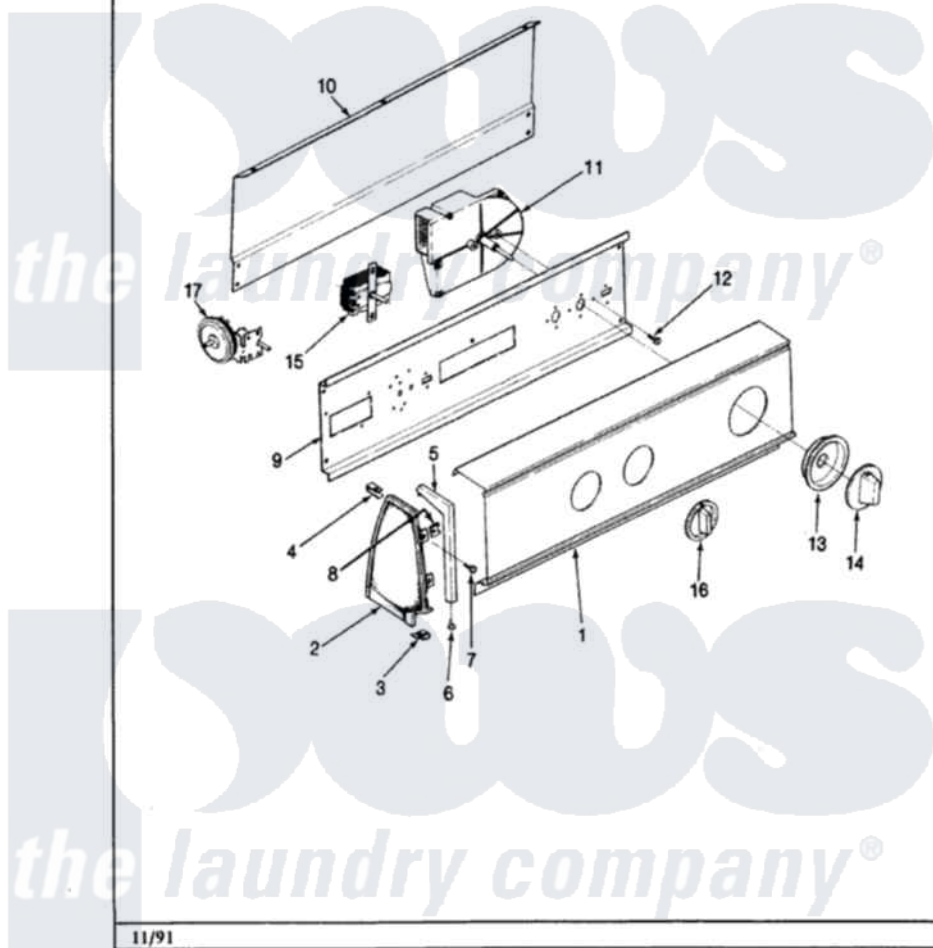

Crosley CW20P6WC 03 - CONTROL PANEL

Section: BACKGUARD
Models: CW20P6C

Crosley [Residential Crosley CW20P6WC Washer Parts](#) Parts Diagram 03 - CONTROL PANEL
Click on the part number to view part

Item	Original Part Number	Replaced By	Status	Part Description
1	25-7793			Screw
"	35-2182		Not Available	CONTROL PANEL
"	25-7702			Speedclip, End Cap To Control Panel
2	35-2487	21001451		Cap- End
"	35-2488	21001452		Cap- End
3	25-7697	25-2219		Screw
"	25-7851			Speedclip, End Cap To Top
4	25-7435	33002917		Screw, No.10-16
5	53-0277		Not Available	TRIM, END CAP (RT)
"	53-0278		Not Available	TRIM, END CAP (LT)
6	25-7760			Screw
7	25-3092	90767		Screw, 8A X 3/8 HeX Washer Head Tapping
8	25-7702			Speedclip, End Cap To Control Panel
9	53-1676			Shield, Control

10	25-3092	90767	Screw, 8A X 3/8 HeX Washer Head Tapping
"	35-2688	21001460	Shield, Rear
"	25-3457		Screw, Sems
11	35-2749		Timer
12	25-0088	489483	Screw 10-32 X 1/2
13	35-0180	12500058	Knob Ski
14	25-3092	90767	Screw, 8A X 3/8 HeX Washer Head Tapping
"	35-0498	12500058	Knob Ski
15	25-3092	90767	Screw, 8A X 3/8 HeX Washer Head Tapping
"	35-2801	21001554	Switch, Water Level
16	35-2185	21001283	Knob, Selector----Piq
17	35-2617	35-0119	Rotary Switch
NI	35-2458-3	Not Available	MANUAL, USE & CARE