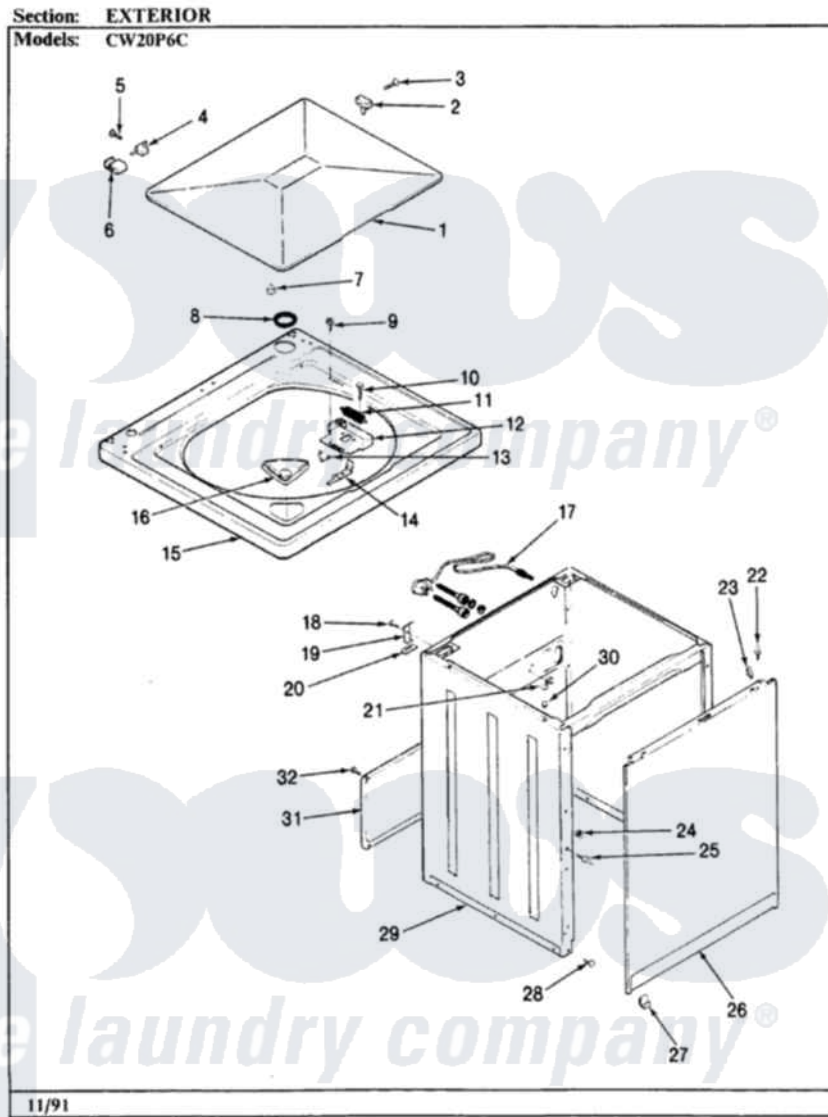

# Crosley CW20P6WC 05 - EXTERIOR

Crosley [Residential Crosley CW20P6WC Washer Parts](#) Parts Diagram 05 - EXTERIOR  
Click on the part number to view part

Item	Original Part Number	Replaced By	Status	Part Description
1	<a href="#">35-2026</a>			Lid
2	<a href="#">25-7436</a>			Nylite Washer
"	<a href="#">43-0057</a>			Actuator, Door Switch
3	<a href="#">25-7438</a>			Screw
4	25-7086	<a href="#">Y0308025</a>		Washer, Stainless Steel
"	<a href="#">35-2045</a>			Pin, Hinge
5	<a href="#">25-7893</a>			Screw
6	<a href="#">35-2044</a>			Hinge, Lid
7	<a href="#">35-0581</a>			Bumper, Door
8	<a href="#">35-2063</a>			Bushing, Insulator
9	25-7940		Not Available	SCREW
10	25-7437	<a href="#">40040701</a>		Screw, Tapping No.6b-20
11	35-2814	<a href="#">12001187</a>		Kit, Lid Switch Assembly
12	35-2795	<a href="#">12001187</a>		Kit, Lid Switch Assembly
13	<a href="#">25-7878</a>			Clip
14	35-2805	<a href="#">12001187</a>		Kit, Lid Switch Assembly

15	<a href="#">35-2739</a>		Top, Cabinet
16	33-9906	<a href="#">21001167</a>	Dispenser, Bleach
17	35-0680		Not Available CORD, POWER
18	<a href="#">25-7893</a>		Screw
19	33-7450	<a href="#">35-2846</a>	Hinge, Cabinet Top
20	<a href="#">33-0930</a>		Pad, Top Hinge
21	<a href="#">33-6099</a>		Clamp
22	<a href="#">53-0643</a>		Pin, Locator
23	<a href="#">34-9701</a>		Guide, Cabinet
24	25-0224	<a href="#">3400029</a>	Nut, Adapter Plate
25	<a href="#">53-0643</a>		Pin, Locator
26	<a href="#">35-2084</a>		Panel, Front
27	<a href="#">53-0120</a>		Clip, Front Panel
28	<a href="#">33-2653</a>		Bumper, Cabinet
29	35-2106	<a href="#">21001871</a>	Cabinet
30	<a href="#">33-2653</a>		Bumper, Cabinet
31	35-2108	<a href="#">21001871</a>	Cabinet
32	25-7733	<a href="#">681414</a>	Screw, 10AB X 1/2