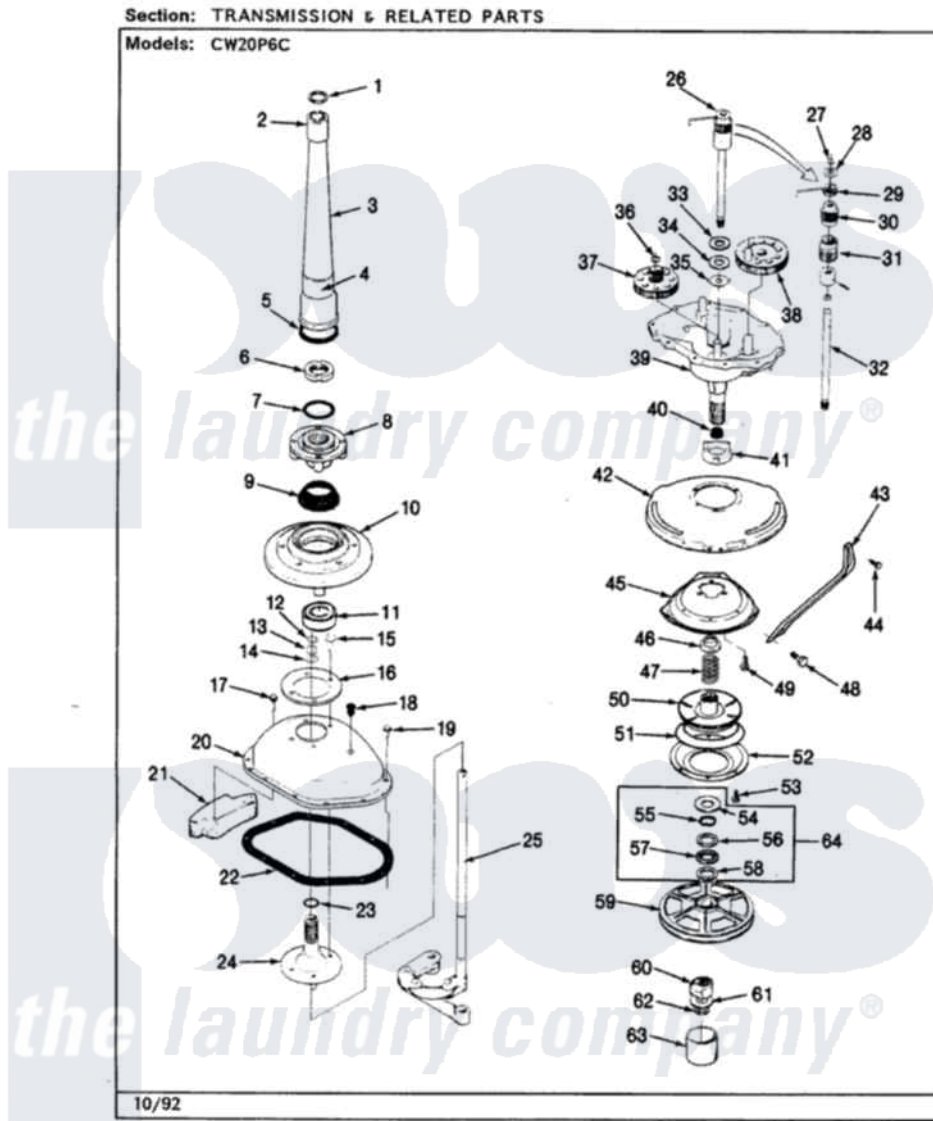

Crosley CW20P6WC 08 - TRANSMISSION (REV. A-E)

Crosley [Residential Crosley CW20P6WC Washer Parts](#) Parts Diagram 08 - TRANSMISSION (REV. A-E)
Click on the part number to view part

Item	Original Part Number	Replaced By	Status	Part Description
1	25-7941			"O" Ring, Agr Drive Shaft
2	35-2835	21001066		Bearing, Centerpost
3	35-2792	21001401		Center Pos
4	33-6790			Bearing, Agitator
"	35-2983		Not Available	CENTERPOST ASSY.
5	35-2906			Seal, Centerpost Bottom
6	35-2791			Nut, Spin Tube
7	25-7938			"O" Ring, Basket Drive Hub
8	35-3647	W10219156		Tub Seal
"	35-2715		Not Available	BASKET DRIVE HUB ASSY
9	35-2974			Tub Seal/Hub Assembly
10	35-2716	12001561		Bearing And Seal Housing Assembly
11	35-2972	12001561		Bearing And Seal Housing Assembly
"	35-2205			Bearing, Spin
12	25-7940		Not Available	RING, RETAINING (AG.