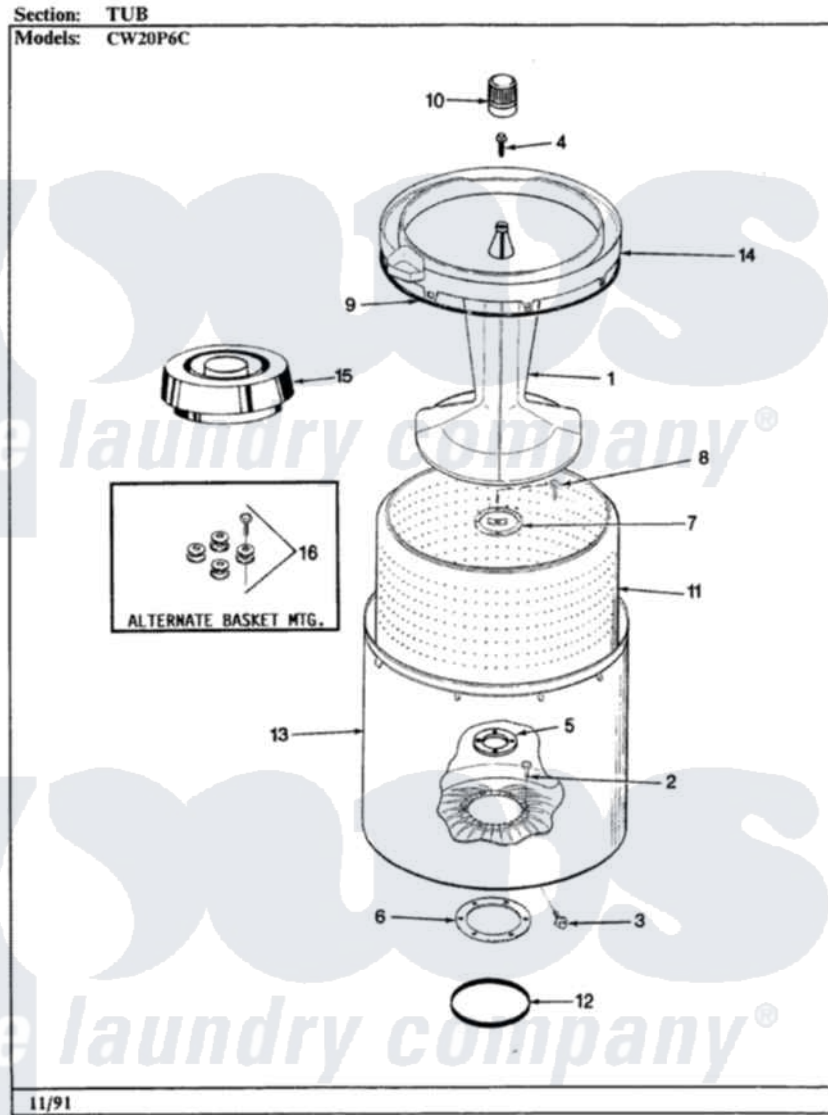

Crosley CW20P6WC 09 - TUB

Crosley [Residential Crosley CW20P6WC Washer Parts](#) Parts Diagram 09 - TUB
Click on the part number to view part

Item	Original Part Number	Replaced By	Status	Part Description
1	35-2456	33-4352		Agitator
2	35-2062	21001063		Screw, Shoulder
3	25-7914	22002933		Screw
4	33-6241			Cap
5	33-8959			Gasket
6	35-2061			Gasket, Tub To Housing
7	33-8799		Not Available	REINF PLATE
8	25-7783	4356852		Screw
9	35-2328			Seal, Tub Top
10	25-7330			Rubber Washer
11	35-2508		Not Available	BASKET WHITE
12	35-2529		Not Available	TUB SUPPORT
13	35-2038			Tub
14	35-2262		Not Available	SHIELD, TUB TOP
"	35-2034		Not Available	TOP, TUB
15	25-7921		Not Available	STEEL WASHER