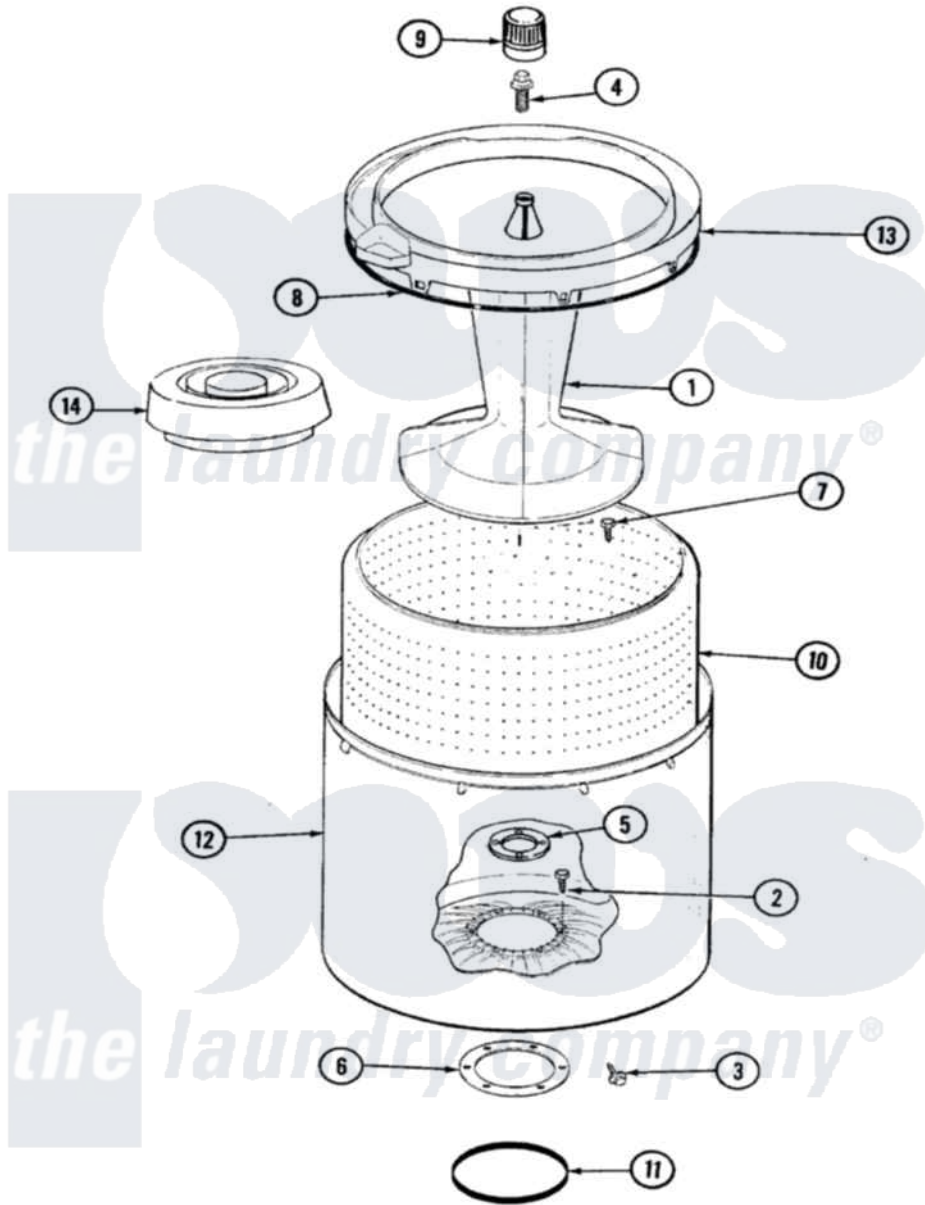

# Crosley CW20T5WC 06 - TUB

Crosley [Residential Crosley CW20T5WC Washer Parts](#) Parts Diagram 06 - TUB  
 Click on the part number to view part

Item	Original Part Number	Replaced By	Status	Part Description
1	<a href="#">35-3580</a>			Agitator
2	25-7947	<a href="#">21001063</a>		Screw, Shoulder
3	25-7953	<a href="#">22002933</a>		Screw
4	25-7948	<a href="#">W10309247</a>		Screw
5	<a href="#">35-3685</a>			Gasket, Basket To Centerpost
6	<a href="#">35-3686</a>			Gasket, Tub To Housing
7	25-7965	<a href="#">3400504</a>		Screw
8	<a href="#">35-2328</a>			Seal, Tub Top
9	<a href="#">35-2733</a>			Cap, Agitator
10	35-3687		Not Available	BASKET, SPIN
11	<a href="#">35-2978</a>			Seal, Tub/Housing
12	<a href="#">35-3700</a>			Tub Assembly
13	35-3578		Not Available	TOP, TUB
"	35-2262		Not Available	SHIELD, TUB TOP
14	<a href="#">35-2550</a>			Dispenser, Rinse