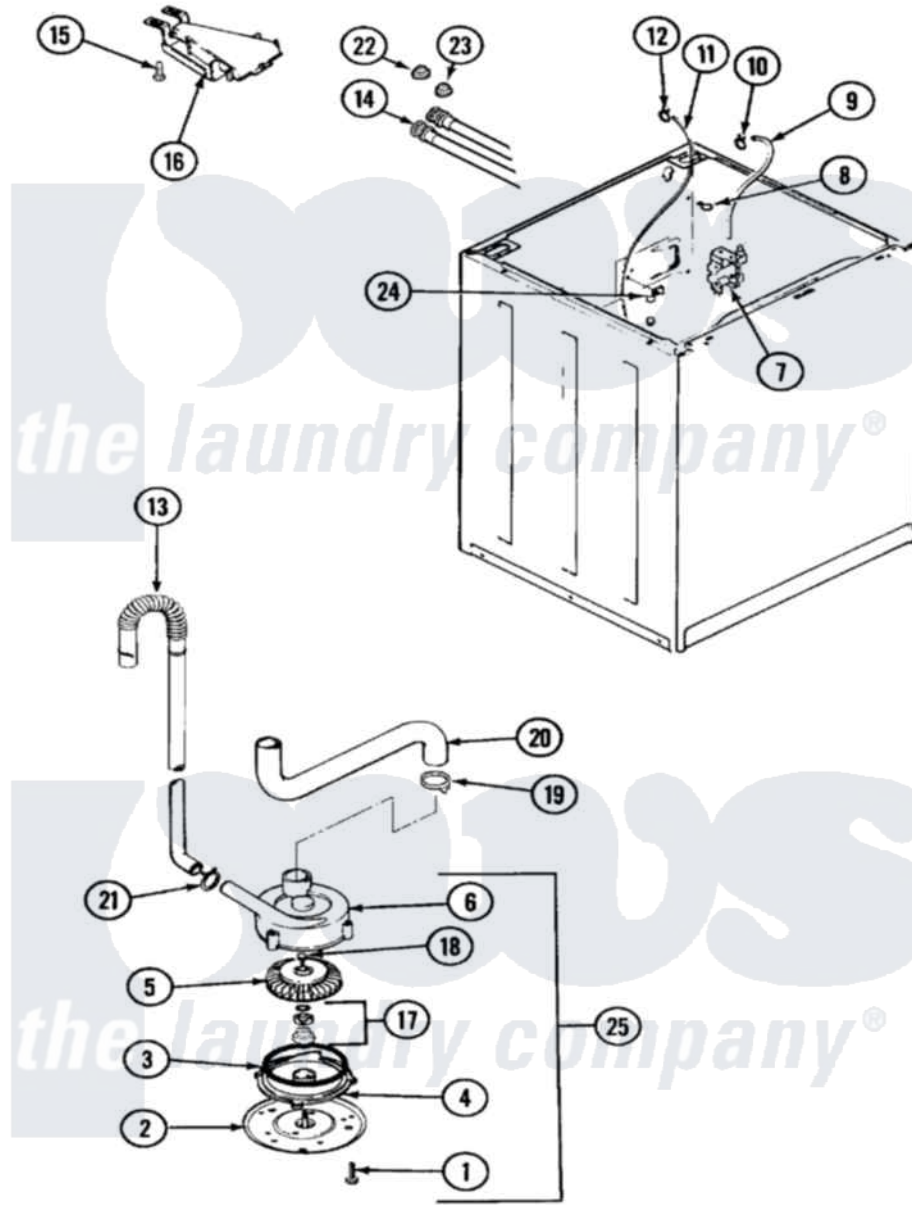

# Crosley CW20T6W 03 - MOTOR & PUMP

Crosley [Residential Crosley CW20T6W Washer Parts](#) Parts Diagram 03 - MOTOR & PUMP  
 Click on the part number to view part

Item	Original Part Number	Replaced By	Status	Part Description
1	25-7405	<a href="#">3196164</a>		Screw
2	33-6035		Not Available	PLATE & PULLEY ASSY.
3	<a href="#">33-6032</a>			Gasket
4	<a href="#">35-2058</a>			Base, Pump
5	35-2057	<a href="#">35-6465</a>		Pump Assem
6	35-2056		Not Available	HOUSING, PUMP
7	<a href="#">25-7220</a>			Clip, Cabinet Top
"	35-2374	<a href="#">35-2374N</a>		Valve, Water
8	25-7867	<a href="#">596669</a>		Clamp, Manifold
9	35-2378	<a href="#">12002749</a>		Hose, Flume Kit
10	25-7867	<a href="#">596669</a>		Clamp, Manifold
11	35-2321	<a href="#">21001748</a>		Hose, Pressure Switch
"	35-2261		Not Available	PAD, PRESSURE SWITCH HOSE
12	25-7796	<a href="#">596669</a>		Clamp, Manifold
13	33-9537	<a href="#">22003814</a>		Retainer, Drain Hose
"	35-3539	<a href="#">21001872</a>		Hose, Drain

14	33-7891	<a href="#">89503</a>	Hose-Inlet
"	35-0874	<a href="#">76313</a>	Hosefill
15	25-3092	<a href="#">90767</a>	Screw, 8A X 3/8 HeX Washer Head Tapping
16	35-2051	<a href="#">21001760</a>	Flume Assembly / Water Diverter
17	<a href="#">35-0707</a>		Seal, Seat And "O" Ring
18	25-7894	<a href="#">W10001180</a>	Screw
19	25-6068	<a href="#">285655</a>	Clamp, Hose
20	35-3584	<a href="#">21001915</a>	Hose, Tub To Pump
21	25-7080	<a href="#">285655</a>	Clamp, Hose
22	<a href="#">25-7048</a>		Washer
23	33-7313	<a href="#">33-4264N</a>	Strainer And Washer Kit
24	<a href="#">33-6099</a>		Clamp
25	35-2099	<a href="#">35-6465</a>	Pump Assem
"	<a href="#">35-2344</a>		Restrictor, Flow