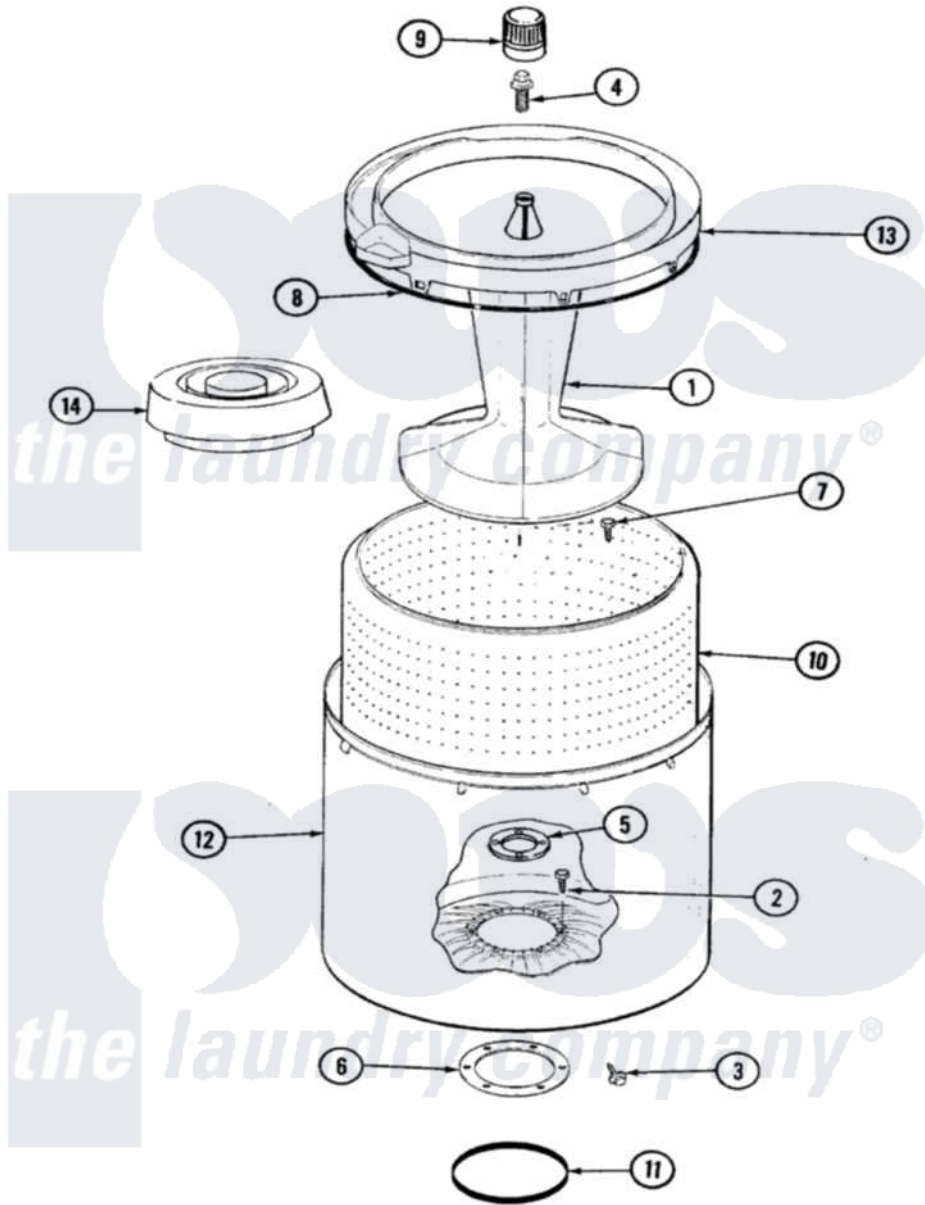

Crosley CW20T7W 06 - TUB

Crosley [Residential Crosley CW20T7W Washer Parts](#) Parts Diagram 06 - TUB
 Click on the part number to view part

Item	Original Part Number	Replaced By	Status	Part Description
1	35-3580			Agitator
2	25-7947	21001063		Screw, Shoulder
3	25-7953	22002933		Screw
4	25-7948	W10309247		Screw
5	35-3685			Gasket, Basket To Centerpost
6	35-3686			Gasket, Tub To Housing
7	25-7965	3400504		Screw
8	35-2328			Seal, Tub Top
9	35-2733			Cap, Agitator
10	35-3687		Not Available	BASKET, SPIN
11	35-2978			Seal, Tub/Housing
12	35-3700			Tub Assembly
13	35-3578		Not Available	TOP, TUB
"	35-2262		Not Available	SHIELD, TUB TOP
14	35-2550			Dispenser, Rinse