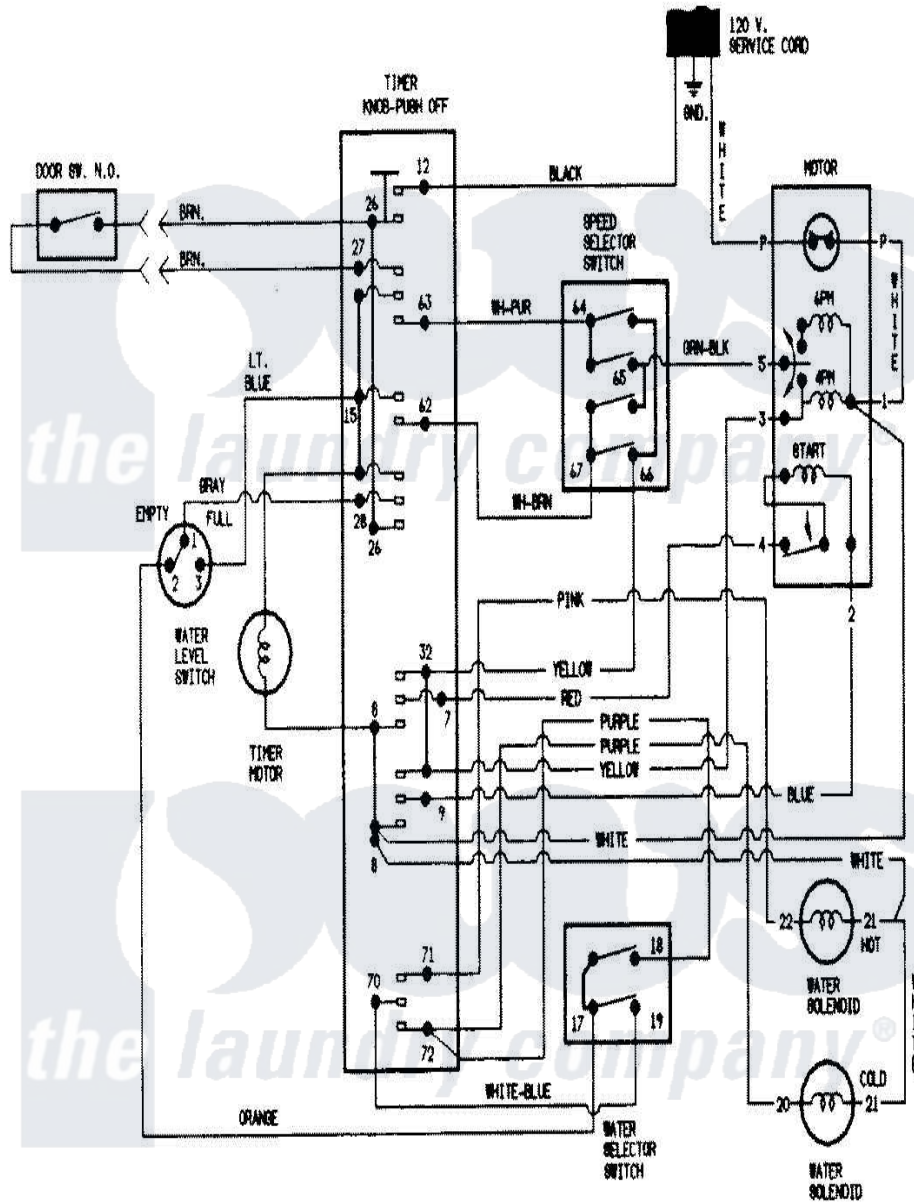

# Crosley CW20T7W 07 - WIRING INFORMATION

Crosley Residential Crosley CW20T7W Washer Parts Parts Diagram 07 - WIRING INFORMATION  
 Click on the part number to view part

Item	Original Part Number	Replaced By	Status	Part Description
NI	15001242		Not Available	WIRING INFORMATION