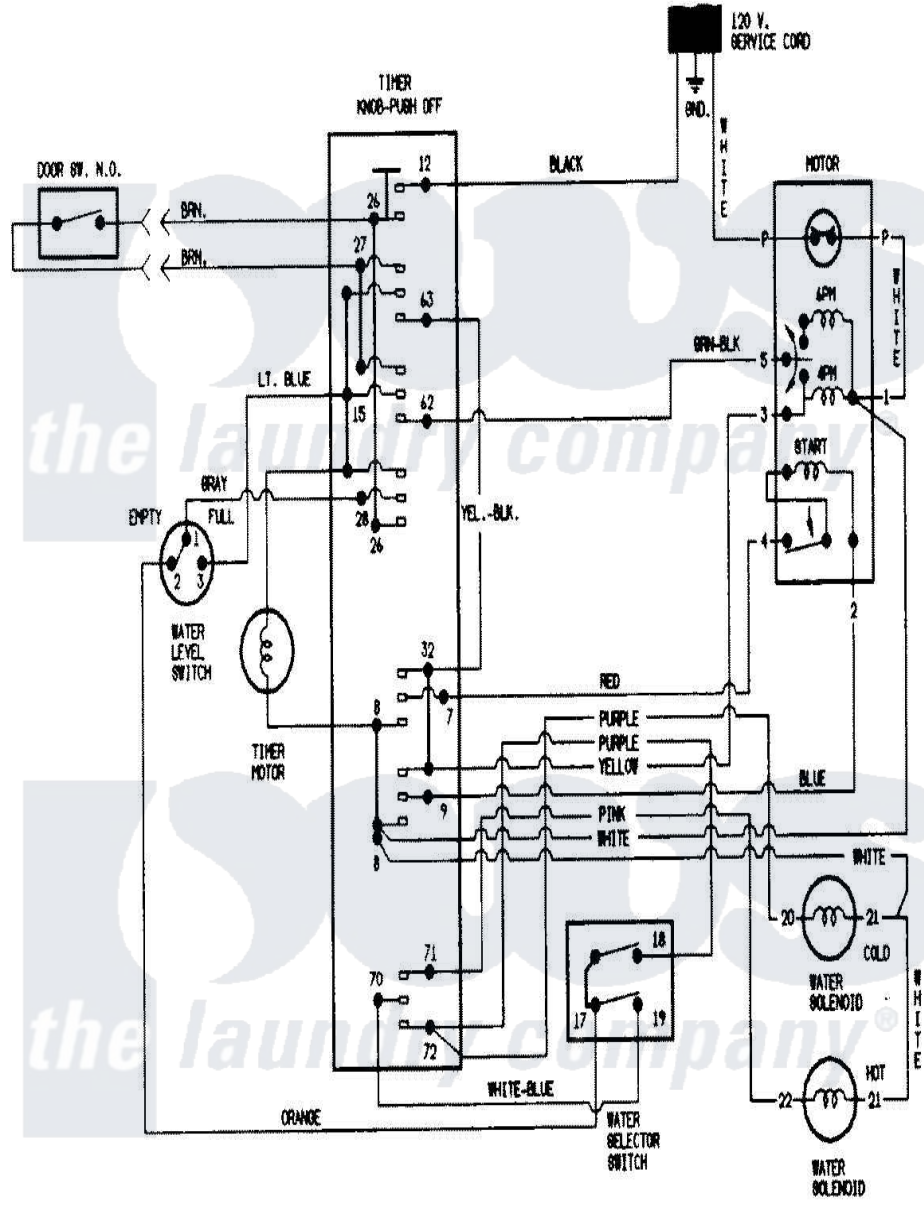

Crosley CW22B6V 08 - WIRING INFORMATION

Crosley Residential Crosley CW22B6V Washer Parts Parts Diagram 08 - WIRING INFORMATION
 Click on the part number to view part

Item	Original Part Number	Replaced By	Status	Part Description
NI	15001895		Not Available	WIRING INFORMATION
"	15001243		Not Available	WIRING INFORMATION