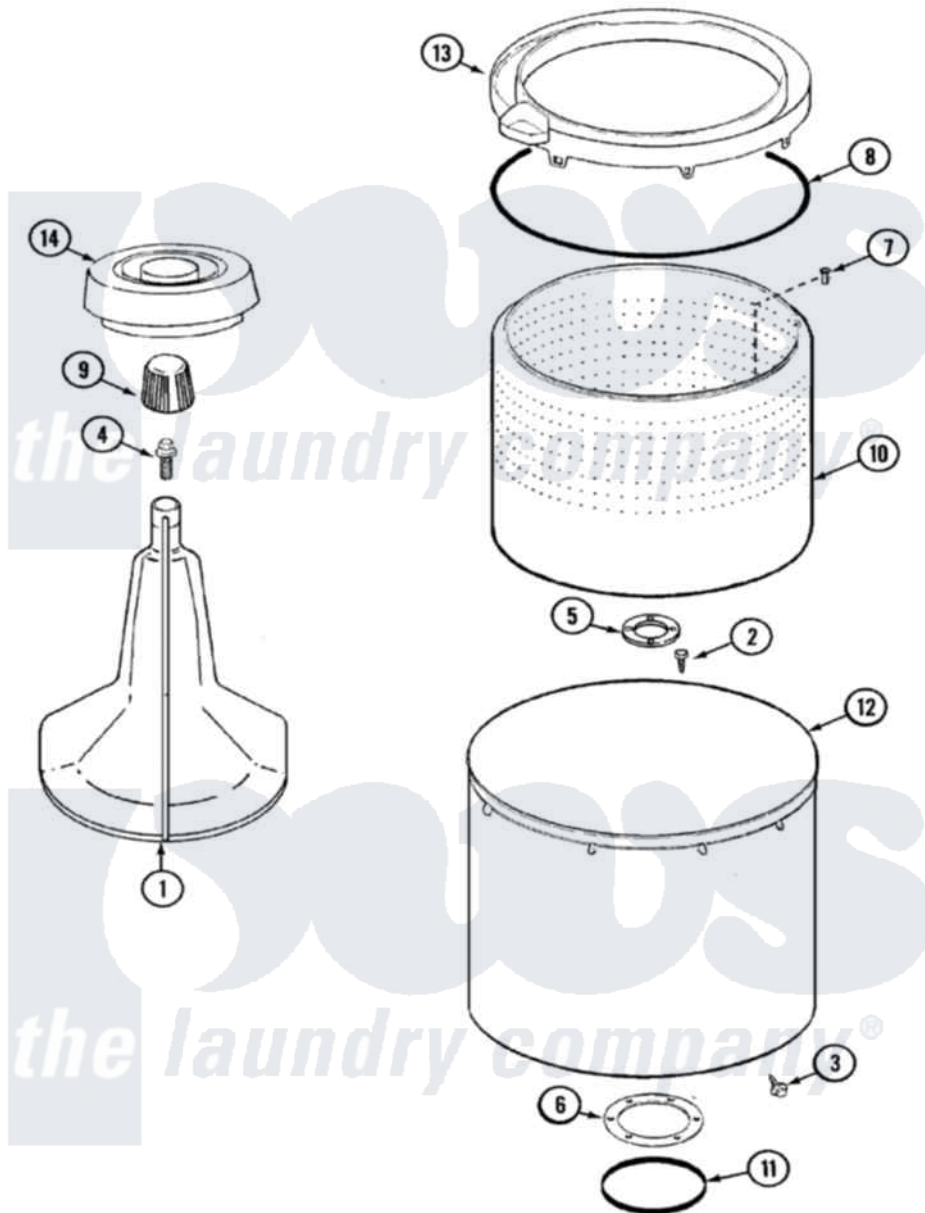

Crosley CW22B7M 07 - TUB

Crosley [Residential Crosley CW22B7M Washer Parts](#) Parts Diagram 07 - TUB
 Click on the part number to view part

| Item | Original Part Number | Replaced By | Status | Part Description |
|------|--------------------------|---------------------------|---------------|------------------------------|
| 1 | 35-3580 | | | Agitator |
| 2 | 21001063 | | | Screw, Shoulder |
| 3 | 25-7953 | 22002933 | | Screw |
| 4 | 25-7948 | W10309247 | | Screw |
| 5 | 35-3685 | | | Gasket, Basket To Centerpost |
| 6 | 35-3686 | | | Gasket, Tub To Housing |
| 7 | 25-7967 | 3400504 | | Screw |
| 8 | 35-2328 | | | Seal, Tub Top |
| 9 | 35-2733 | | | Cap, Agitator |
| 10 | 35-3687 | | Not Available | BASKET, SPIN |
| 11 | 35-2978 | | | Seal, Tub/Housing |
| 12 | 35-3700 | | | Tub Assembly |
| 13 | 35-3578 | | Not Available | TOP, TUB |
| " | 35-2262 | | Not Available | SHIELD, TUB TOP |
| 14 | 35-2550 | | | Dispenser, Rinse |