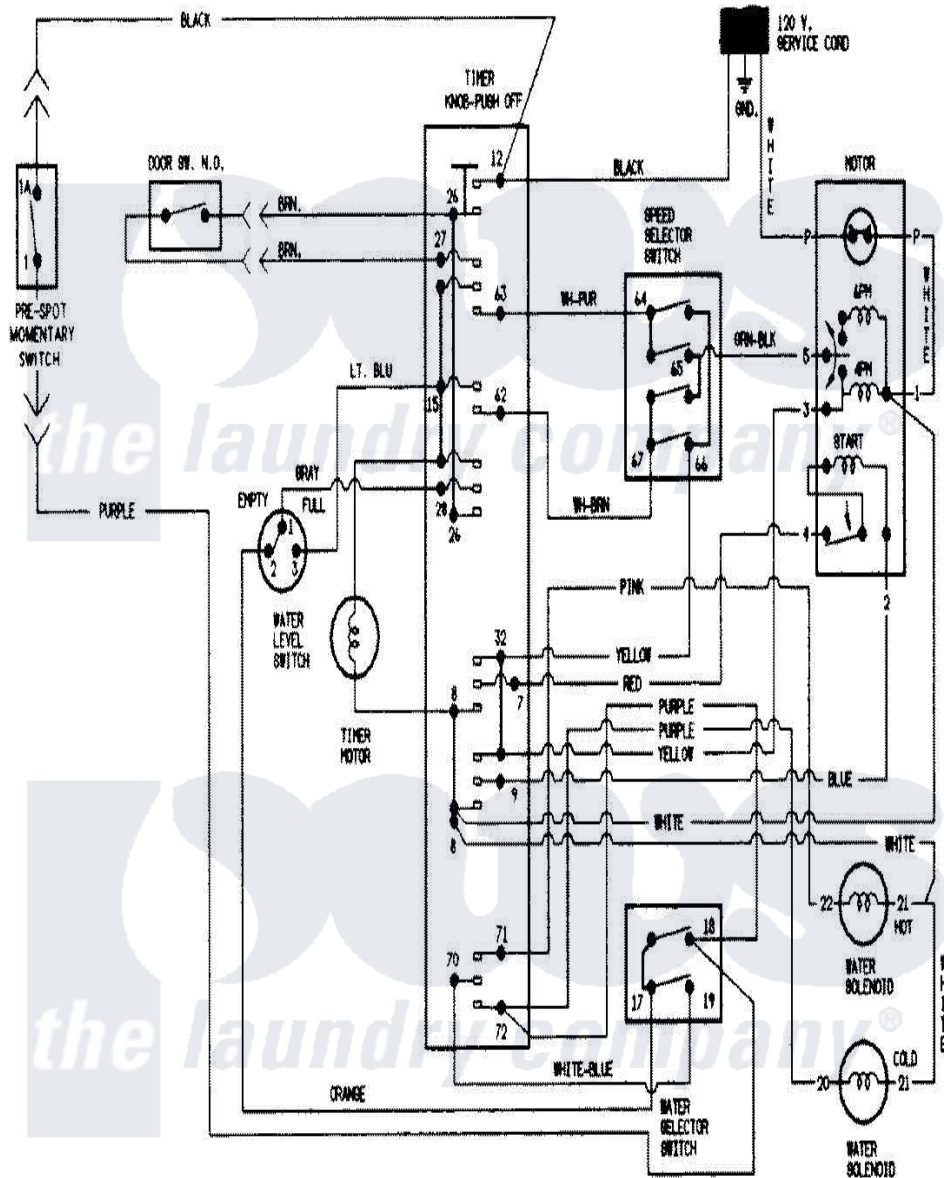

Crosley CW22B7M 08 - WIRING INFORMATION

Crosley Residential Crosley CW22B7M Washer Parts Parts Diagram 08 - WIRING INFORMATION
 Click on the part number to view part

Item	Original Part Number	Replaced By	Status	Part Description
NI	15001900		Not Available	WIRING INFORMATION
"	15001448		Not Available	WIRING INFORMATION