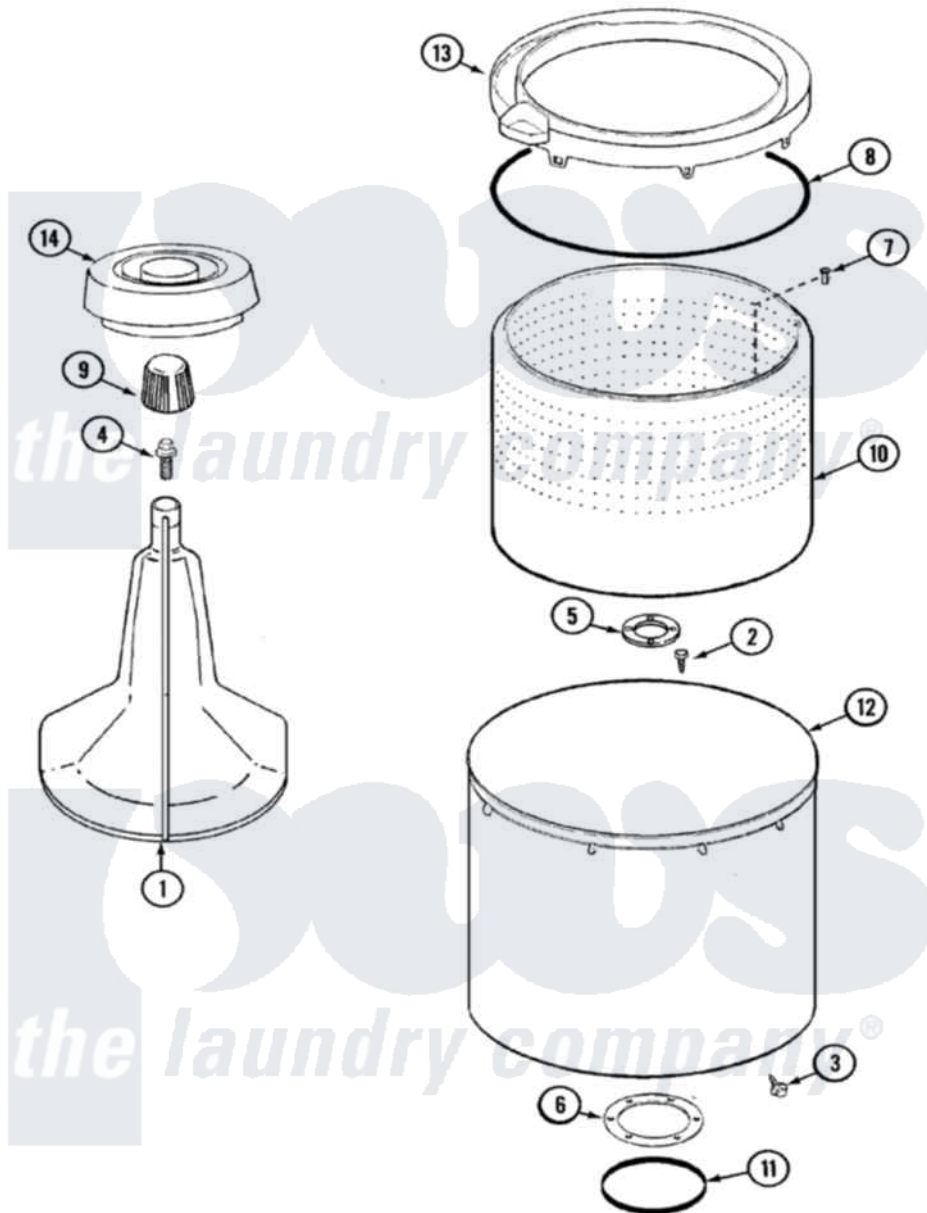

Crosley CW22B8M 07 - TUB

Crosley [Residential Crosley CW22B8M Washer Parts](#) Parts Diagram 07 - TUB
 Click on the part number to view part

Item	Original Part Number	Replaced By	Status	Part Description
1	35-3580			Agitator
2	21001063			Screw, Shoulder
3	25-7953	22002933		Screw
4	25-7948	W10309247		Screw
5	35-3685			Gasket, Basket To Centerpost
6	35-3686			Gasket, Tub To Housing
7	25-7967	3400504		Screw
8	35-2328			Seal, Tub Top
9	35-2733			Cap, Agitator
10	35-3687		Not Available	BASKET, SPIN
11	35-2978			Seal, Tub/Housing
12	35-3700			Tub Assembly
13	35-3578		Not Available	TOP, TUB
"	35-2262		Not Available	SHIELD, TUB TOP
14	35-2550			Dispenser, Rinse