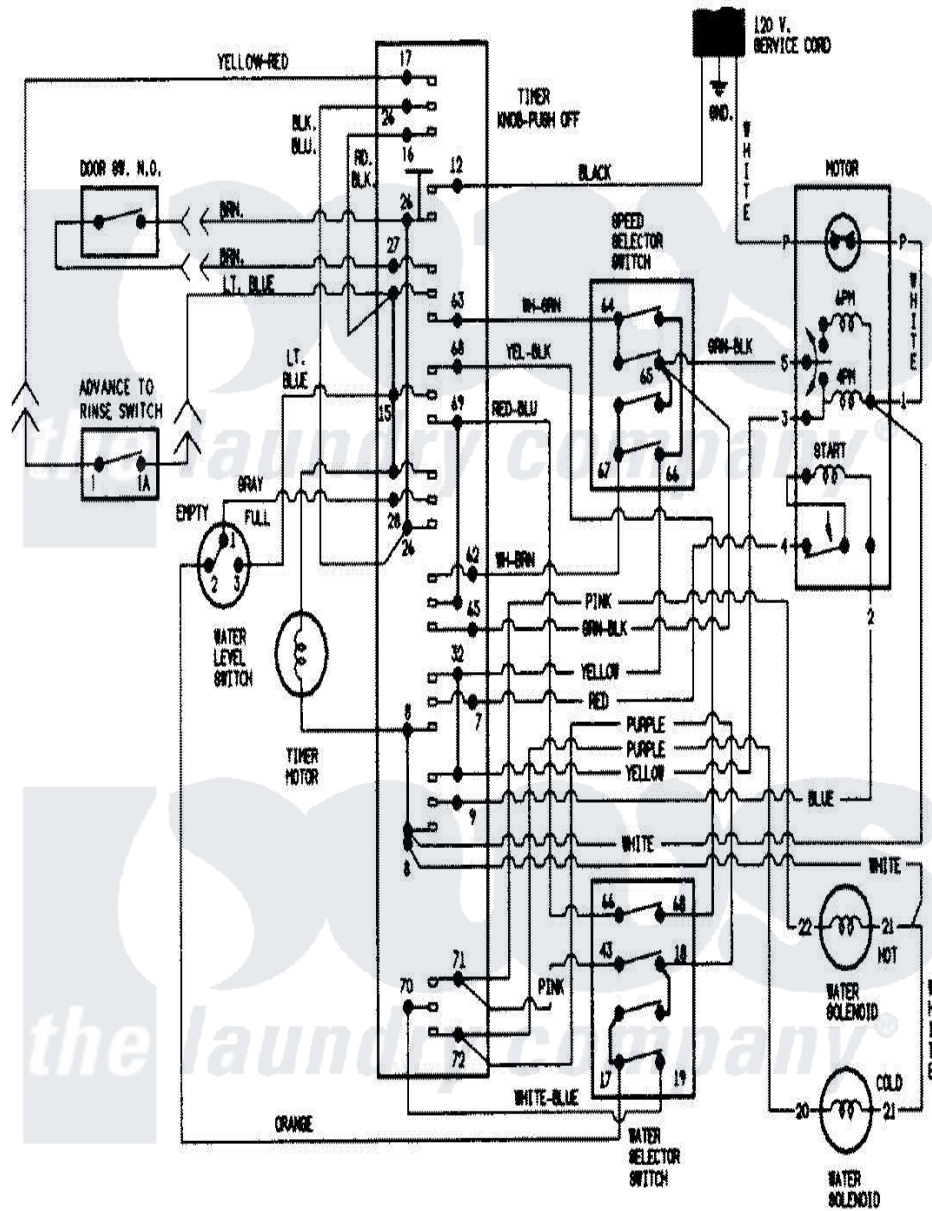

Crosley CW22B8M 08 - WIRING INFORMATION

Crosley Residential Crosley CW22B8M Washer Parts Parts Diagram 08 - WIRING INFORMATION
 Click on the part number to view part

Item	Original Part Number	Replaced By	Status	Part Description
NI	15001908		Not Available	WIRING INFORMATION
"	15001241		Not Available	WIRING INFORMATION