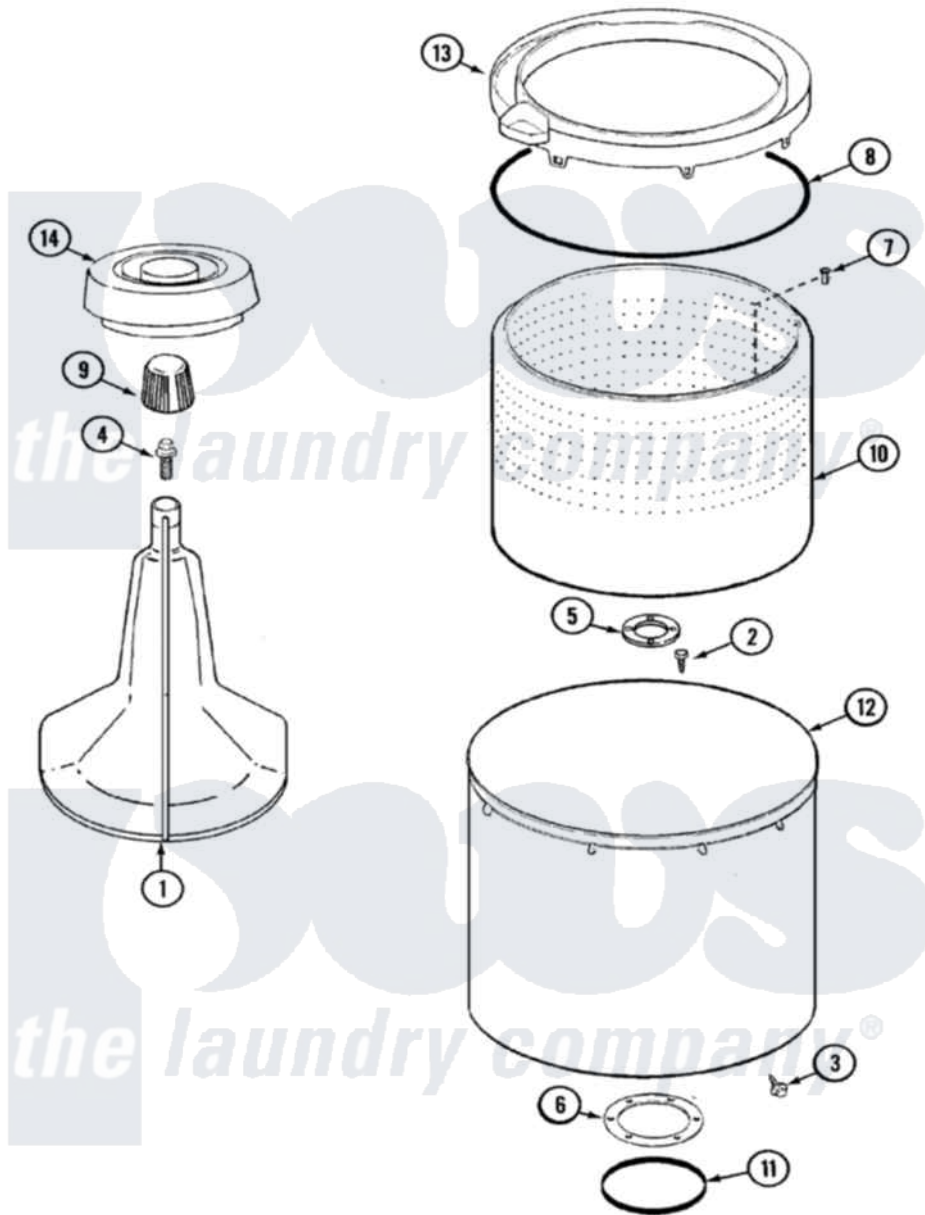

Crosley CW22B8V 07 - TUB

Crosley [Residential Crosley CW22B8V Washer Parts](#) Parts Diagram 07 - TUB
 Click on the part number to view part

Item	Original Part Number	Replaced By	Status	Part Description
1	35-3580			Agitator
2	21001063			Screw, Shoulder
3	25-7953	22002933		Screw
4	25-7948	W10309247		Screw
5	35-3685			Gasket, Basket To Centerpost
6	35-3686			Gasket, Tub To Housing
7	25-7967	3400504		Screw
8	35-2328			Seal, Tub Top
9	35-2733			Cap, Agitator
10	35-3687		Not Available	BASKET, SPIN
11	35-2978			Seal, Tub/Housing
12	35-3700			Tub Assembly
13	35-3578		Not Available	TOP, TUB
"	35-2262		Not Available	SHIELD, TUB TOP
14	35-2550			Dispenser, Rinse