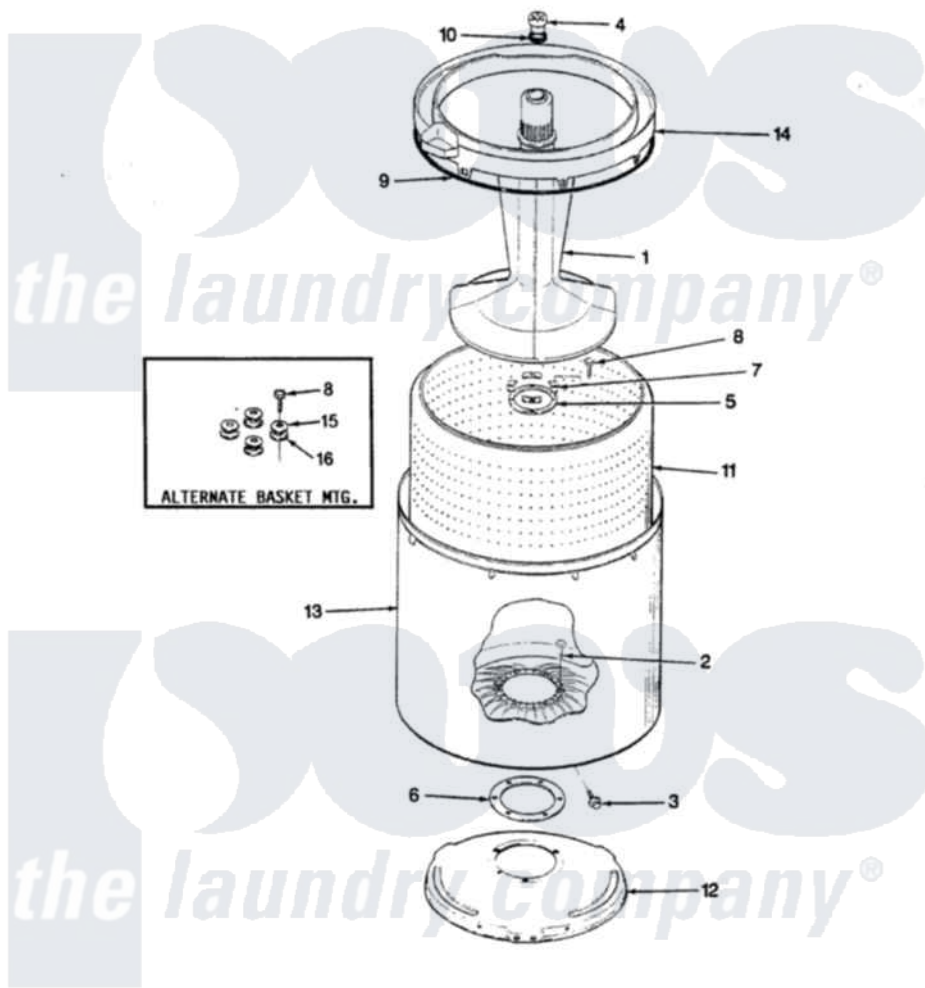

# Crosley CW25P6W 15 - TUB PARTS (REV. E)

SECTION: TUB  
MODEL: CW25P6

Issue Date: 6/90

Crosley [Residential Crosley CW25P6W Washer Parts](#) Parts Diagram 15 - TUB PARTS (REV. E)  
Click on the part number to view part

Item	Original Part Number	Replaced By	Status	Part Description
1	35-2371	<a href="#">33-4352</a>		Agitator
2	35-2062	<a href="#">21001063</a>		Screw, Shoulder
3	25-7914	<a href="#">22002933</a>		Screw
4	<a href="#">33-6241</a>			Cap
5	<a href="#">35-2060</a>			Seal, Tub To Housing
6	<a href="#">35-2061</a>			Gasket, Tub To Housing
7	35-8799		Not Available	REINFORCEMENT PLATE
8	25-7783	<a href="#">4356852</a>		Screw
9	<a href="#">35-2328</a>			Seal, Tub Top
10	<a href="#">25-7330</a>			Rubber Washer
11	35-2381		Not Available	BASKET ASSY-WHITE
12	35-2529		Not Available	TUB SUPPORT
13	<a href="#">35-2038</a>			Tub
14	35-2262		Not Available	SHIELD, TUB TOP
"	35-2034		Not Available	TOP, TUB
15	25-7921		Not Available	STEEL WASHER