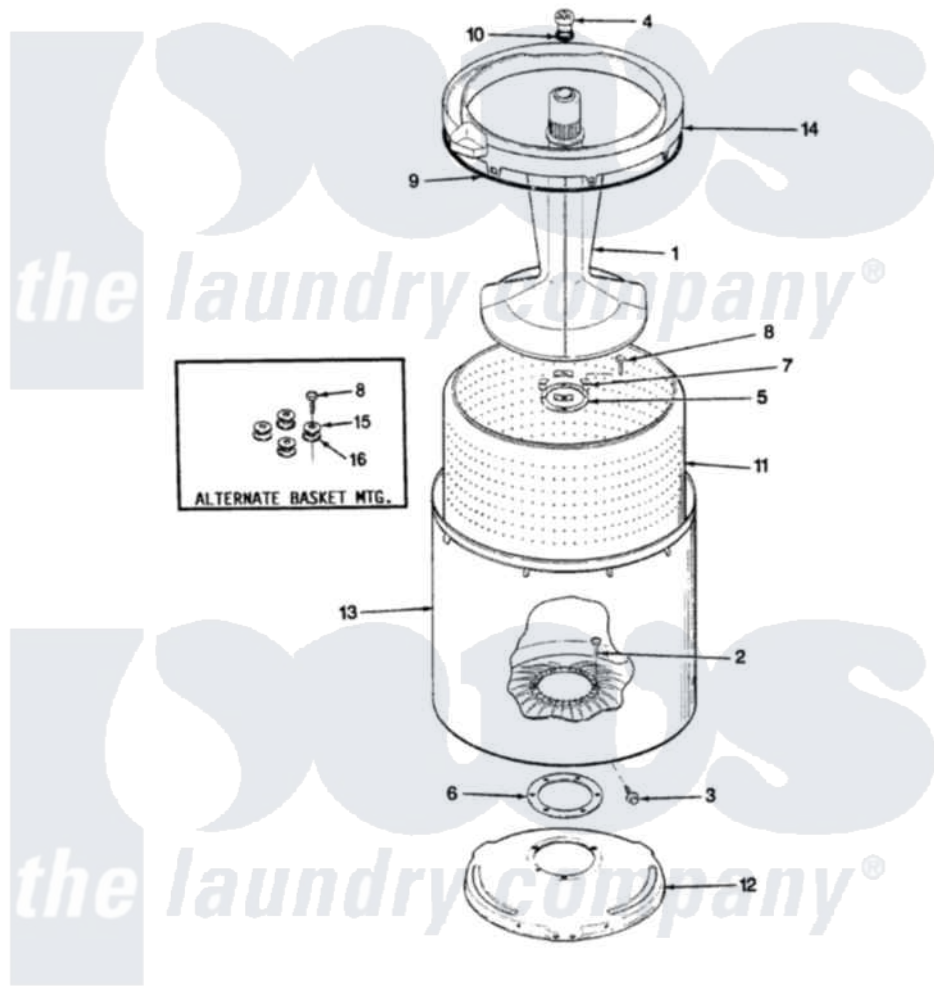

# Crosley CW26P6KW 09 - TUB (ORIG. REV. A-D)

SECTION: TUB  
MODEL: CW26P6K

Issue Date: 8/90

Crosley [Residential Crosley CW26P6KW Washer Parts](#) Parts Diagram 09 - TUB (ORIG. REV. A-D)  
Click on the part number to view part

Item	Original Part Number	Replaced By	Status	Part Description
1	35-2456	<a href="#">33-4352</a>		Agitator
2	35-2062	<a href="#">21001063</a>		Screw, Shoulder
3	25-7914	<a href="#">22002933</a>		Screw
4	<a href="#">33-6241</a>			Cap
5	<a href="#">35-2060</a>			Seal, Tub To Housing
6	<a href="#">35-2061</a>			Gasket, Tub To Housing
7	35-8799		Not Available	REINFORCEMENT PLATE
8	25-7783	<a href="#">4356852</a>		Screw
9	<a href="#">35-2328</a>			Seal, Tub Top
10	<a href="#">25-7330</a>			Rubber Washer
11	35-2508		Not Available	BASKET WHITE
12	35-2529		Not Available	TUB SUPPORT
13	<a href="#">35-2038</a>			Tub
14	35-2262		Not Available	SHIELD, TUB TOP
"	35-2034		Not Available	TOP, TUB
15	25-7921		Not Available	STEEL WASHER