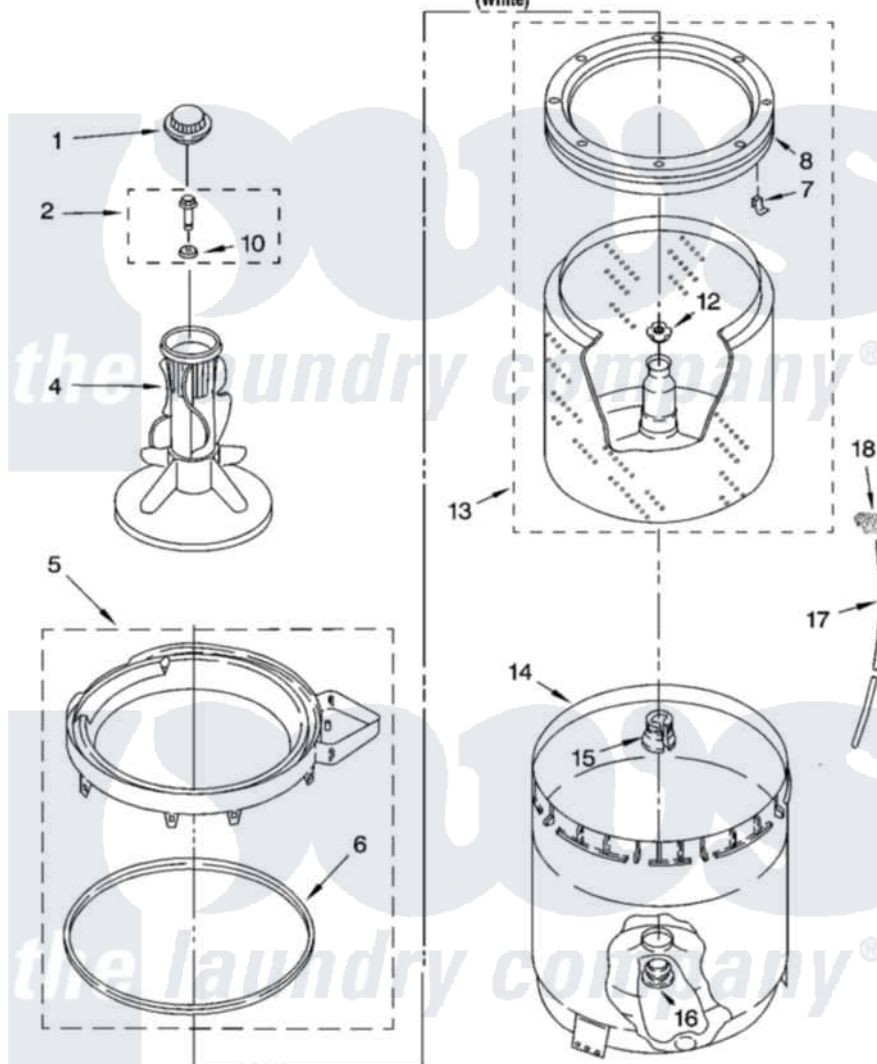

Crosley TAWB300RW0 03 - AGITATOR, BASKET AND TUB PARTS

AGITATOR, BASKET AND TUB PARTS

For Model: TAWB300RW0
(White)

8180624

FOR ORDERING INFORMATION REFER TO PARTS PRICE LIST

5

Crosley [Residential Crosley TAWB300RW0 Washer Parts](#) Parts Diagram 03 - AGITATOR, BASKET AND TUB PARTS
Click on the part number to view part

Item	Original Part Number	Replaced By	Status	Part Description
1	3355758			Cap, Agitator
2	358237			Screw And Washer
4	3350151	285622		Agitator
5	3360611			Tub Ring And Gasket Assembly
6	3359586			Gasket, Tub Ring
7	8519815			Clip, Balance Ring
8	3956205			Balance Ring
10	3949550			Washer
12	21366			Nut, Spanner
13	3956206	3956207		Basket And Balance Ring
14	63125			Tub
15	389140			Tub Block, Basket Drive
16	383727			Gasket, Centerpod
17	3363657	353244		Hose, Pressure Switch
18	2219077			Clip, Pressure Switch Hose