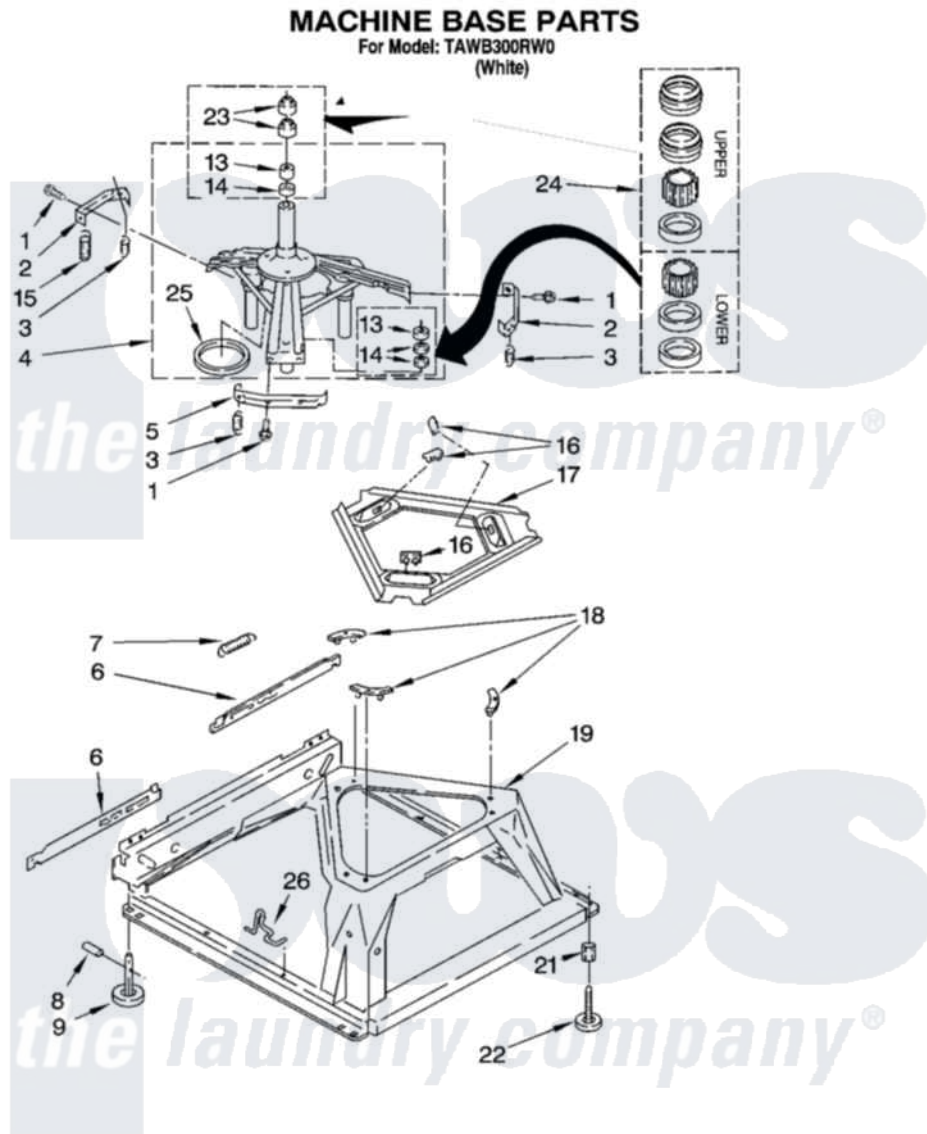

Crosley TAWB300RW0 05 - MACHINE BASE PARTS

FOR ORDERING INFORMATION REFER TO PARTS PRICE LIST

8

6180624

Crosley [Residential Crosley TAWB300RW0 Washer Parts](#) Parts Diagram 05 - MACHINE BASE PARTS
Click on the part number to view part

Item	Original Part Number	Replaced By	Status	Part Description
1	3400076			Screw, Bracket Mounting
2	64067			Bracket, Spring Outer
3	63907			Spring, Suspension
4	8575214	280184		Support
5	64065			Bracket, Spring Outer
6	63138			Link, Leveling Mechanism
7	62597	8316845		Spring
8	62837			Pin, Knurled
9	62596	285244		Feet-Leveling
13	3347047	8546455		Bearing, Centerpost
14	357409	359449		Seal, Agitator Shaft
15	8534035	285901		Spring
16	62568	285219		Pad
17	3946509			Plate, Suspension
18	3363660	285744		Pad
19	3349337	285459		Base

21	3359452		Nut, Lock
22	389102	W10001130	Foot, Leveling
23	356934	8577376	Seal, Centerpost
24	285203		Centerpost Bearing Kit
25	63134		Ring, Sound Deadening
26	63806	W10145155	Retainer, Suspension Spring