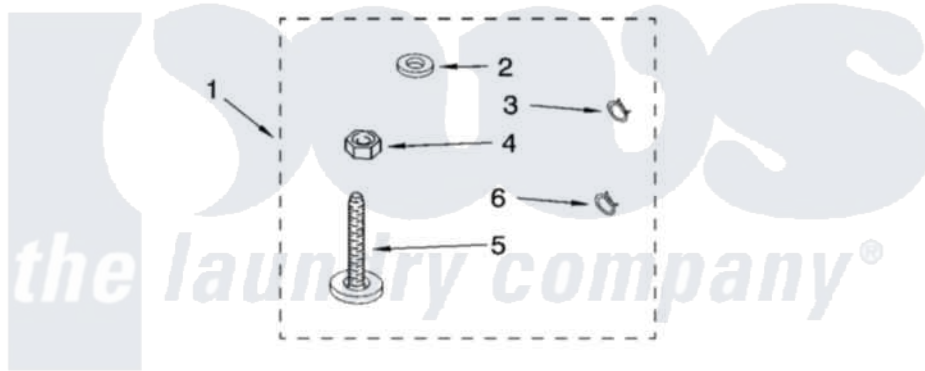

**Crosley TAWB300RW0 10 - MISCELLANEOUS PARTS, OPTIONAL PARTS
(NOT INCLUDED)**

MISCELLANEOUS PARTS

For Model: TAWB300RW0
(White)

FOR ORDERING INFORMATION REFER TO PARTS PRICE LIST

Crosley [Residential Crosley TAWB300RW0 Washer Parts](#) Parts Diagram 10 - MISCELLANEOUS PARTS, OPTIONAL PARTS (NOT INCLUDED)

[Click on the part number to view part](#)

Item	Original Part Number	Replaced By	Status	Part Description
1	3976263	285654		Parts-Misc
2	3976300	16123		Washer Inlet-Hose Miscellaneous Parts Must be Ordered Separately.
3	3366912	356138		Clamp, Hose
4	3359452			Nut, Lock
5	389102	W10001130		Foot, Leveling
6	3366913	3357331		Clamp, Drain
	72017			Paint, Touch-Up
"	350938			Paint, Pressurized Spray B
"	350930			Paint, Pressurized Spray B
"	799344			Paint, Touch-Up)
"	N/A		Not Available	OIL
"	350572			Oil
"	N/A		Not Available	LUBRICANT