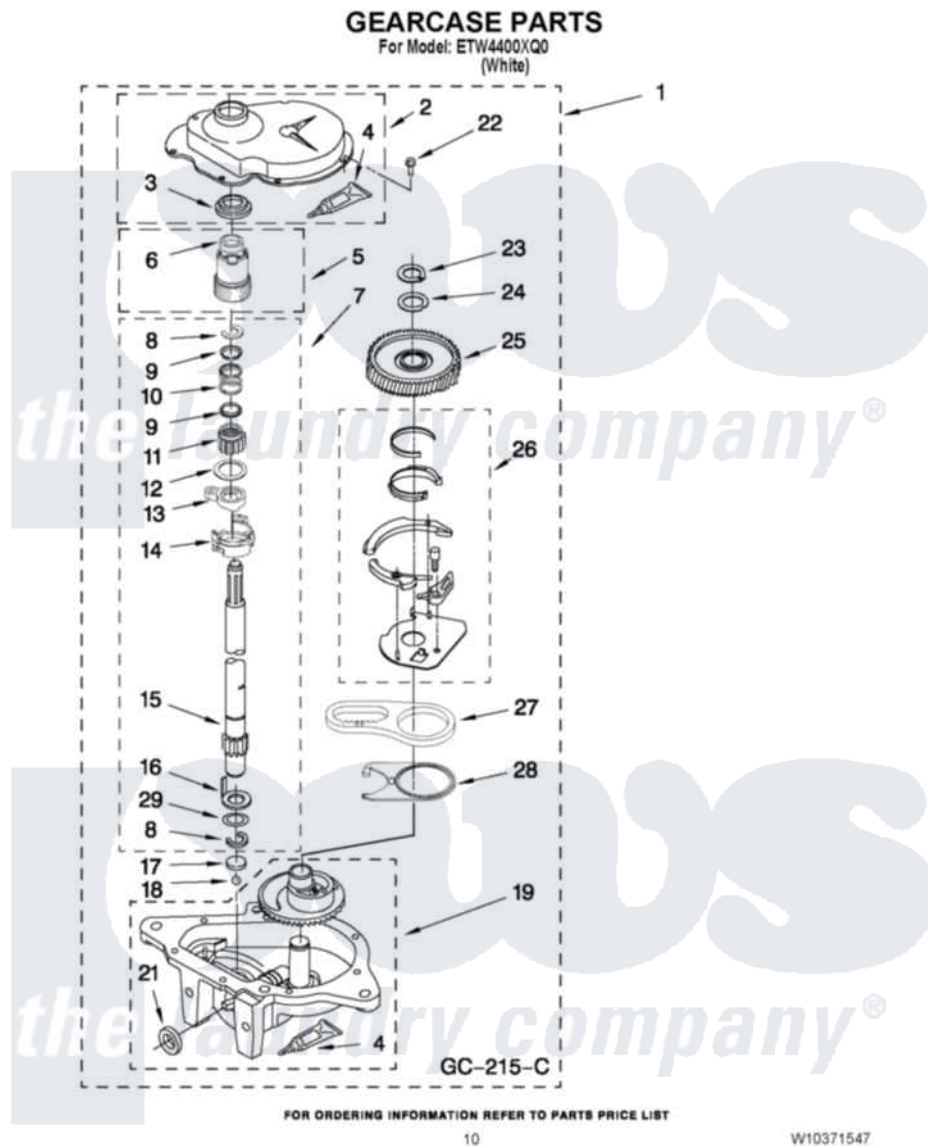

# Estate ETW4400XQ0 07 - GEARCASE PARTS

Estate [Residential Estate ETW4400XQ0 Washer Parts](#) Parts Diagram 07 - GEARCASE PARTS  
Click on the part number to view part

Item	Original Part Number	Replaced By	Status	Part Description
1	3360630	<a href="#">3360629</a>		Gearcase
2	<a href="#">285202</a>			Cover, Gearcase
3	<a href="#">3349985</a>			Seal, Gearcase Cover
4	<a href="#">285195</a>			Sealer Sealer, Gasket
5	63320	<a href="#">285362</a>		Gear and Pinion
6	<a href="#">356427</a>			Seal, Spin Pinion
7	<a href="#">389387</a>			Shaft, Agitator
8	90369		Not Available	Ring, Retaining (2)
9	<a href="#">62677</a>			Retainer, Spring
10	<a href="#">62676</a>			Spring, Agitator
11	63273	<a href="#">285509</a>		Shaft, Agitator
12	<a href="#">62619</a>			Washer, Agitator Gear
13	62580	<a href="#">285206</a>		Cam-Agitator
14	62581	<a href="#">285206</a>		Cam-Agitator
15	<a href="#">285509</a>			Shaft, Agitator
16	<a href="#">62618</a>			Washer, Cam Thrust

17	16018	<a href="#">285205</a>	Bearing
18	85529	<a href="#">285205</a>	Bearing
19	389230	<a href="#">285515</a>	Gearcase
21	<a href="#">285352</a>		Seal Kit, Thrust Plug
22	<a href="#">3351614</a>		Screw, Gearcase Cover Mounting
23	3362552	<a href="#">285765</a>	Ring-Retr
24	285735	<a href="#">285766</a>	Washer Kit, Thrust
25	62570	<a href="#">285362</a>	Gear and Pinon
26	388253	<a href="#">999516</a>	Shelf-Glas
27	3349296	<a href="#">8546456</a>	Rack, Connecting
28	<a href="#">62621</a>		Actuator, Shift
29	<a href="#">388815</a>		Washer, Intermediate 1 3976263 Miscellaneous Parts Bag 2 3976300 Washer, Inlet Hose 3 3366913 Clamp, Hose