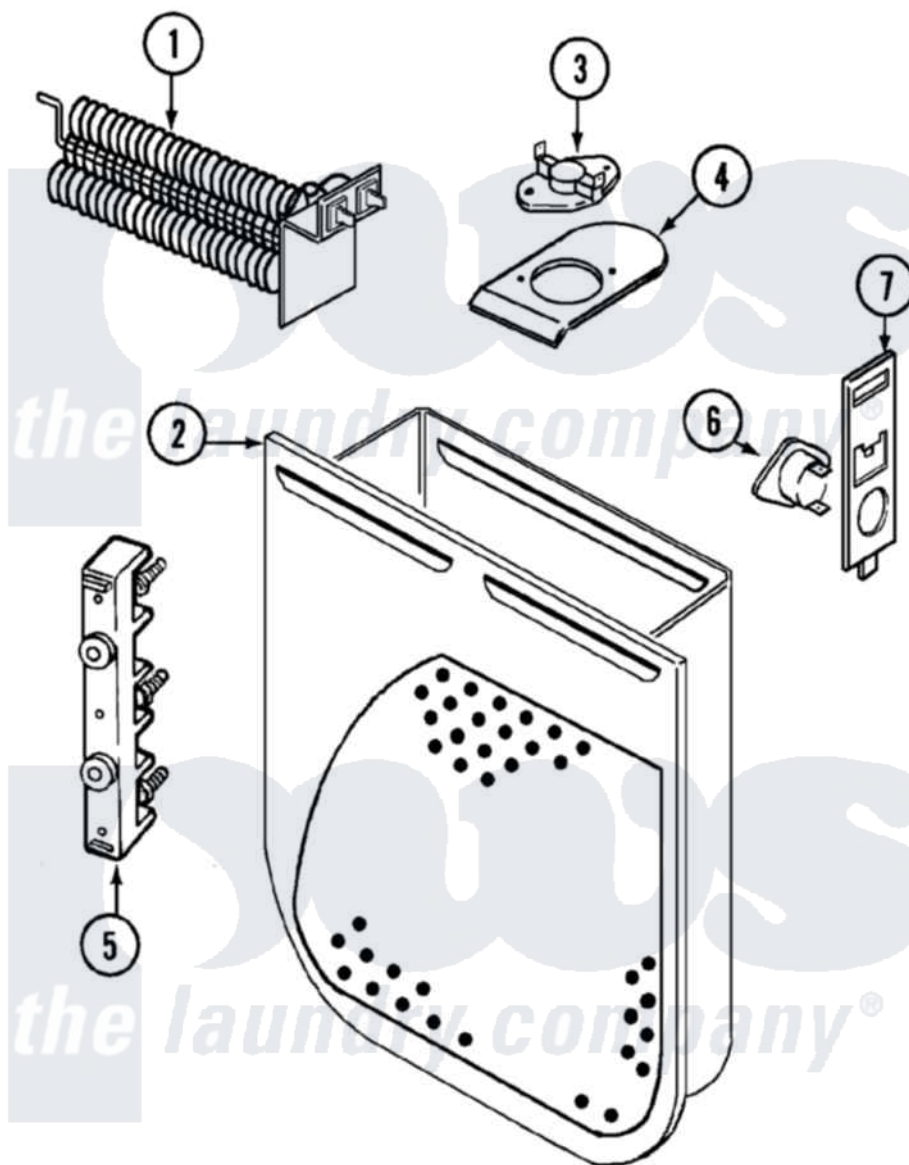

# Hoover HDE2000GW 04 - HEATER

Hoover [Residential Hoover HDE2000GW Dryer Parts](#) Parts Diagram 04 - HEATER  
 Click on the part number to view part

Item	Original Part Number	Replaced By	Status	Part Description
1	<a href="#">25-7863</a>			Screw
"	53-1931	<a href="#">31001500</a>		Element, Heating
2	25-7819	<a href="#">M0217225</a>		Screw
"	<a href="#">53-1232</a>			Heater Housing Assembly
3	<a href="#">53-0771</a>			Thermostat, Hi-Limit
"	25-3083	<a href="#">212951</a>		Screw, No.6-32 X 1/4 Inch
4	25-7741	<a href="#">W10116760</a>		Screw
"	<a href="#">53-0285</a>			Bracket, Thermostat
5	53-0965		Not Available	STRAP, GROUND
"	<a href="#">53-1518</a>			Block, Terminal
"	25-0027	<a href="#">112432</a>		Nut
"	25-7803	<a href="#">3400074</a>		Screw
"	25-6124		Not Available	NUT
"	25-3123		Not Available	WASHER, CUP
"	<a href="#">25-3122</a>			Washer, Flat
6	<a href="#">53-1182</a>			Fuse, Thermal