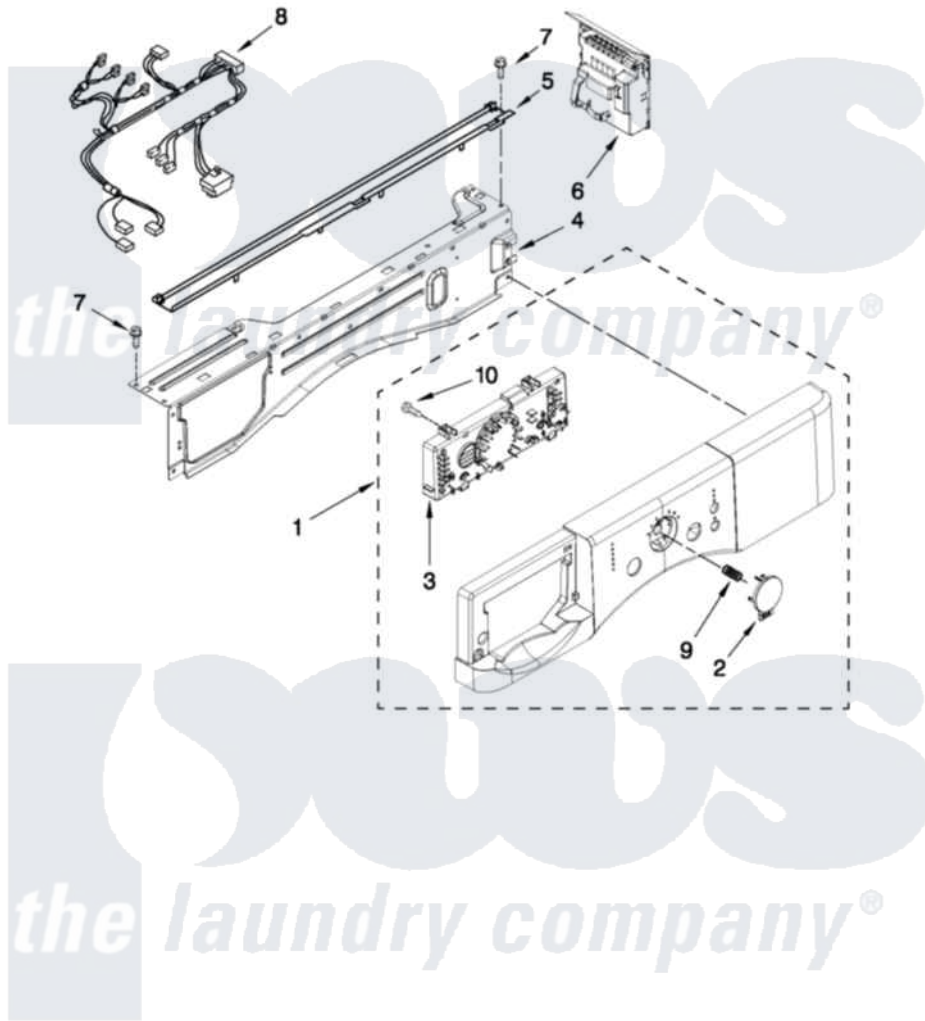

Inglis IFW7300WW01 03 - CONTROL PANEL PARTS

CONTROL PANEL PARTS

For Model: IFW7300WW01
(White)

FOR ORDERING INFORMATION REFER TO PARTS PRICE LIST

4

W10411368

[Inglis Residential Inglis IFW7300WW01 Washer Parts](#) Parts Diagram 03 - CONTROL PANEL PARTS
Click on the part number to view part

Item	Original Part Number	Replaced By	Status	Part Description
1	W10325317		Not Available	CONSOLE
2	W10311352			Button, Cycle
3	W10212764			User Interface
4	W10240776			Brace, Top Front
5	8540839			Channel, Water
6	W10315850			Microcomputer, Machine Control
7	W10015090	489442		Screw 3 2217757 Roller, Front
8	W10323099			Harness, Main Wiring
9	W10215807			Spring, Cycle Button
10	W10006580			Screw, M3-1.12 X12 Pn 6l Spl