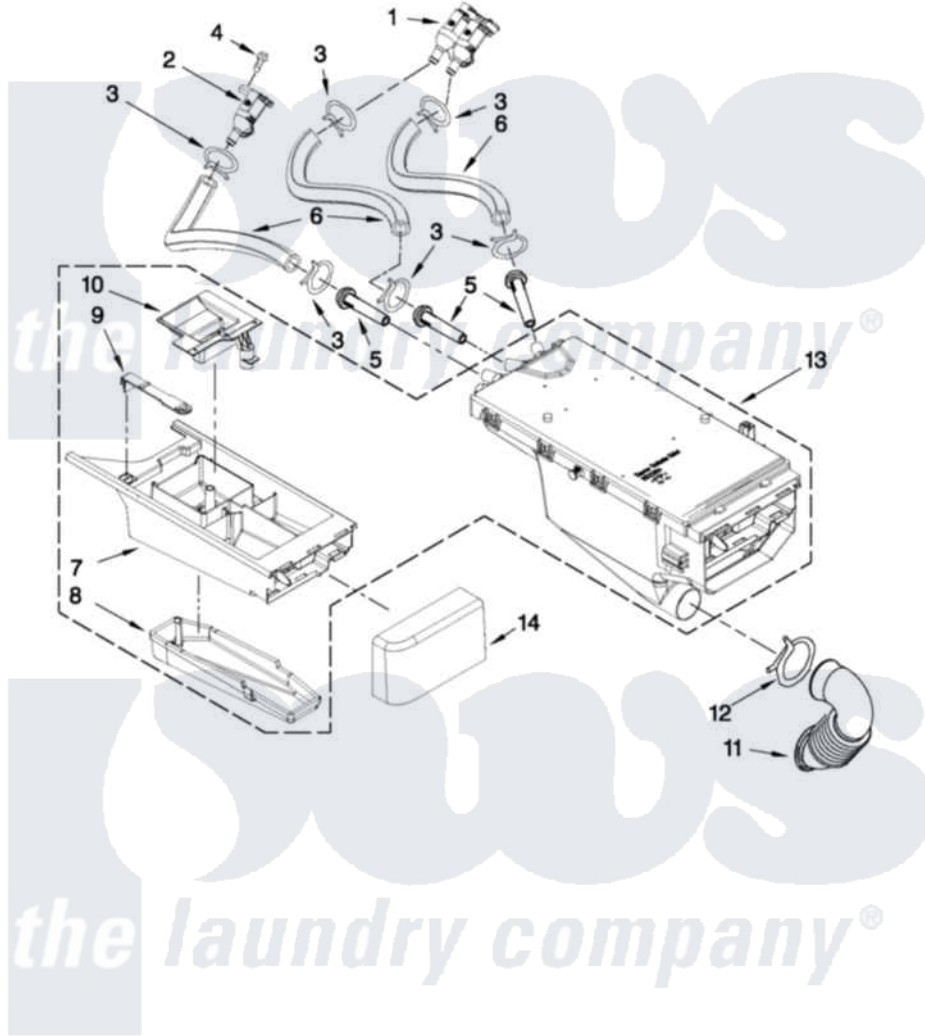

Inglis IFW7300WW01 04 - DISPENSER PARTS

DISPENSER PARTS

For Model: IFW7300WW01
(White)

FOR ORDERING INFORMATION REFER TO PARTS PRICE LIST

W10411368

5

[Inglis Residential Inglis IFW7300WW01 Washer Parts](#) Parts Diagram 04 - DISPENSER PARTS
Click on the part number to view part

| Item | Original Part Number | Replaced By | Status | Part Description |
|------|---------------------------|---------------------------|---------------|--------------------------|
| 1 | W10212596 | | | Valve, Water Inlet |
| 2 | W10212598 | | | Valve, Water Inlet |
| 3 | 370450 | 596669 | | Clamp, Manifold |
| 4 | 8540513 | 8182214 | | Screw |
| 5 | 8183181 | | | Nozzle, Inlet |
| 6 | W10212611 | | | Hose, Valve To Dispenser |
| 7 | 8540402 | | | Drawer, Detergent |
| 8 | 8540399 | | | Cover, Detergent Drawer |
| 9 | W10003170 | 8181721 | | Hook, Drawer |
| 10 | 8540429 | | | Siphon, Bleach/Softener |
| 11 | 8540063 | | | Hose, Dispenser To Tub |
| 12 | 8281276 | | | Clamp, Hose |
| 13 | W10212602 | W10399327 | | Dispenser, Complete |
| 14 | W10260575 | | Not Available | HANDLE, DRAWER |