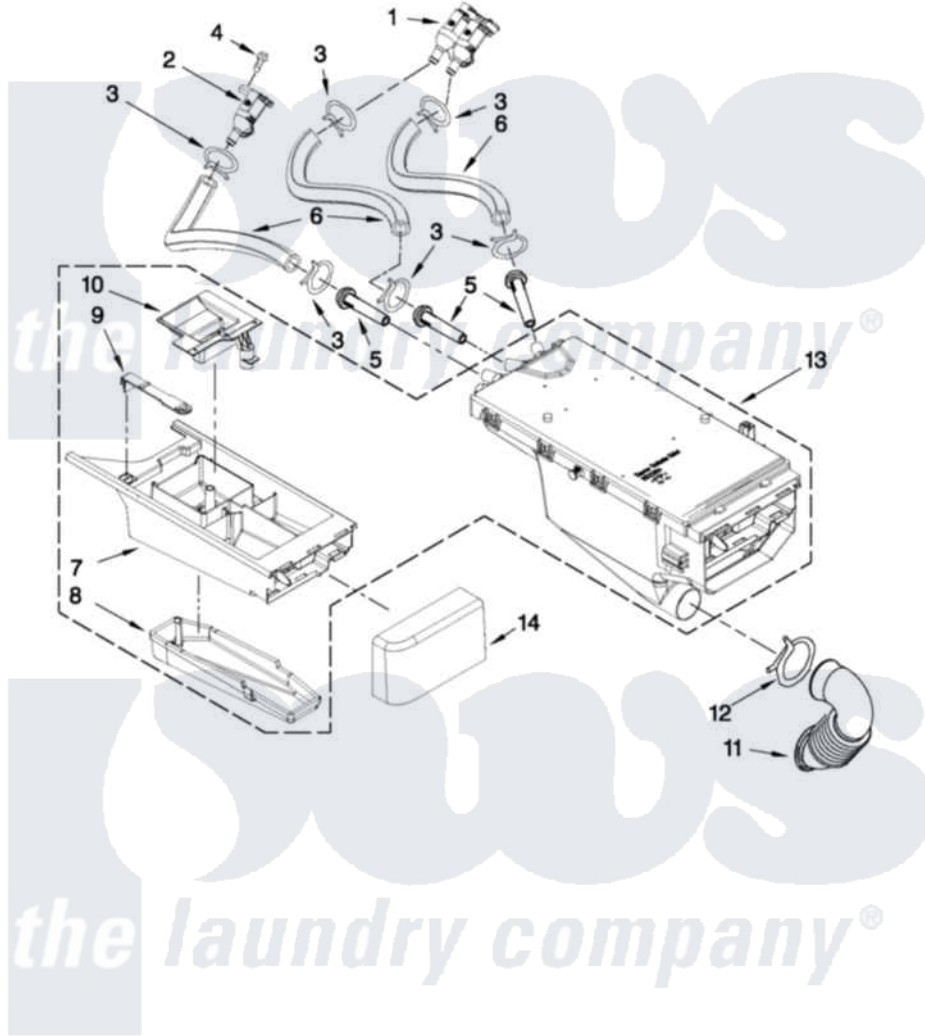

Inglis IFW7300WW02 04 - DISPENSER PARTS

DISPENSER PARTS

For Model: IFW7300WW02
(White)

W10445942

FOR ORDERING INFORMATION REFER TO PARTS PRICE LIST

5

[Inglis Residential Inglis IFW7300WW02 Washer Parts](#) Parts Diagram 04 - DISPENSER PARTS
Click on the part number to view part

Item	Original Part Number	Replaced By	Status	Part Description
1	W10212596			Valve, Water Inlet
2	W10212598			Valve, Water Inlet
3	370450	596669		Clamp, Manifold
4	8540513	8182214		Screw
5	8183181			Nozzle, Inlet
6	W10212611			Hose, Valve To Dispenser
7	8540402			Drawer, Detergent
8	8540399			Cover, Detergent Drawer
9	W10003170	8181721		Hook, Drawer
10	8540429			Siphon, Bleach/Softener
11	8540063			Hose, Dispenser To Tub
12	8281276			Clamp, Hose
13	W10399327			Dispenser, Complete
14	W10260575		Not Available	HANDLE, DRAWER