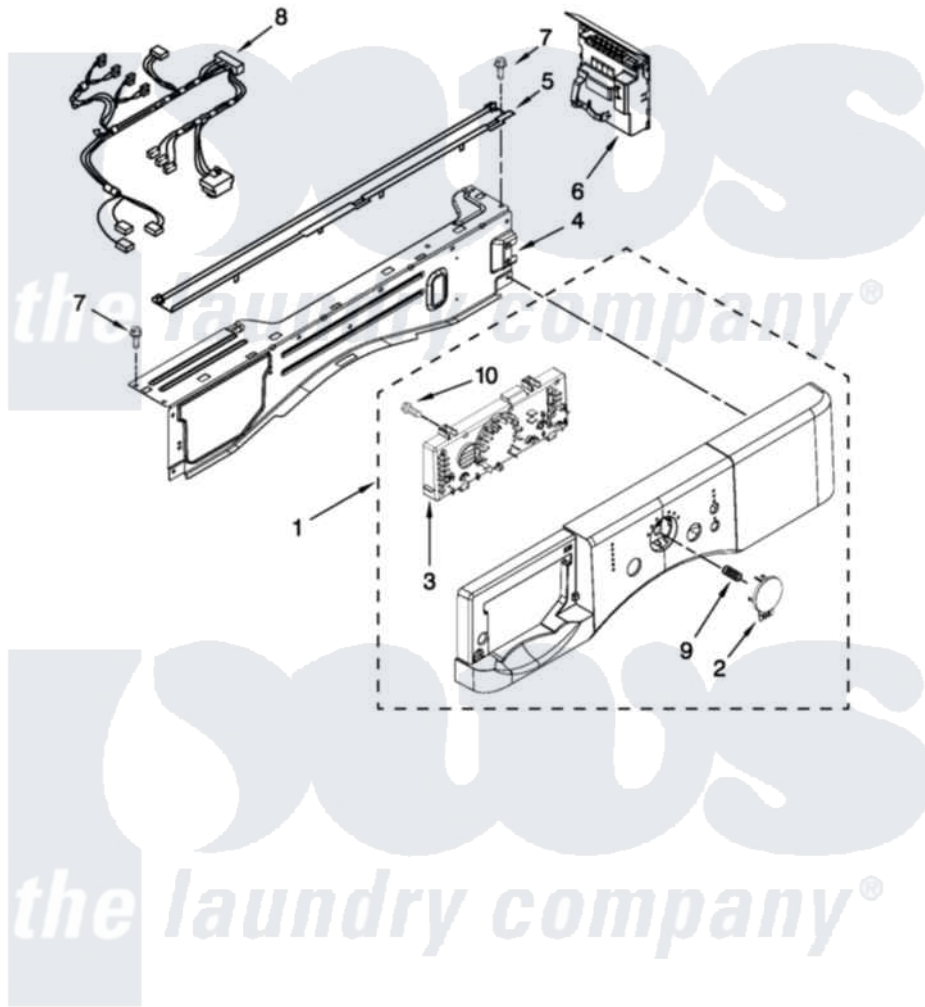

# Inglis YIFW7300WW00 03 - CONTROL PANEL PARTS

## CONTROL PANEL PARTS

For Model: YIFW7300WW00  
(White)

FOR ORDERING INFORMATION REFER TO PARTS PRICE LIST

4

W10493215

[Inglis Residential Inglis YIFW7300WW00 Washer Parts](#) Parts Diagram 03 - CONTROL PANEL PARTS

[Click on the part number to view part](#)

Item	Original Part Number	Replaced By	Status	Part Description
1	W10325317		Not Available	CONSOLE
2	<a href="#">W10311352</a>			Button, Cycle
3	<a href="#">W10212764</a>			User Interface
4	<a href="#">W10240776</a>			Brace, Top Front
5	<a href="#">8540839</a>			Channel, Water
6	<a href="#">W10315850</a>			Microcomputer, Machine Control
7	W10015090	<a href="#">489442</a>		Screw 3 2217757 Roller, Front
8	<a href="#">W10323099</a>			Harness, Main Wiring
9	<a href="#">W10215807</a>			Spring, Cycle Button
10	<a href="#">W10006580</a>			Screw, M3-1.12 X12 Pn 6l Spl