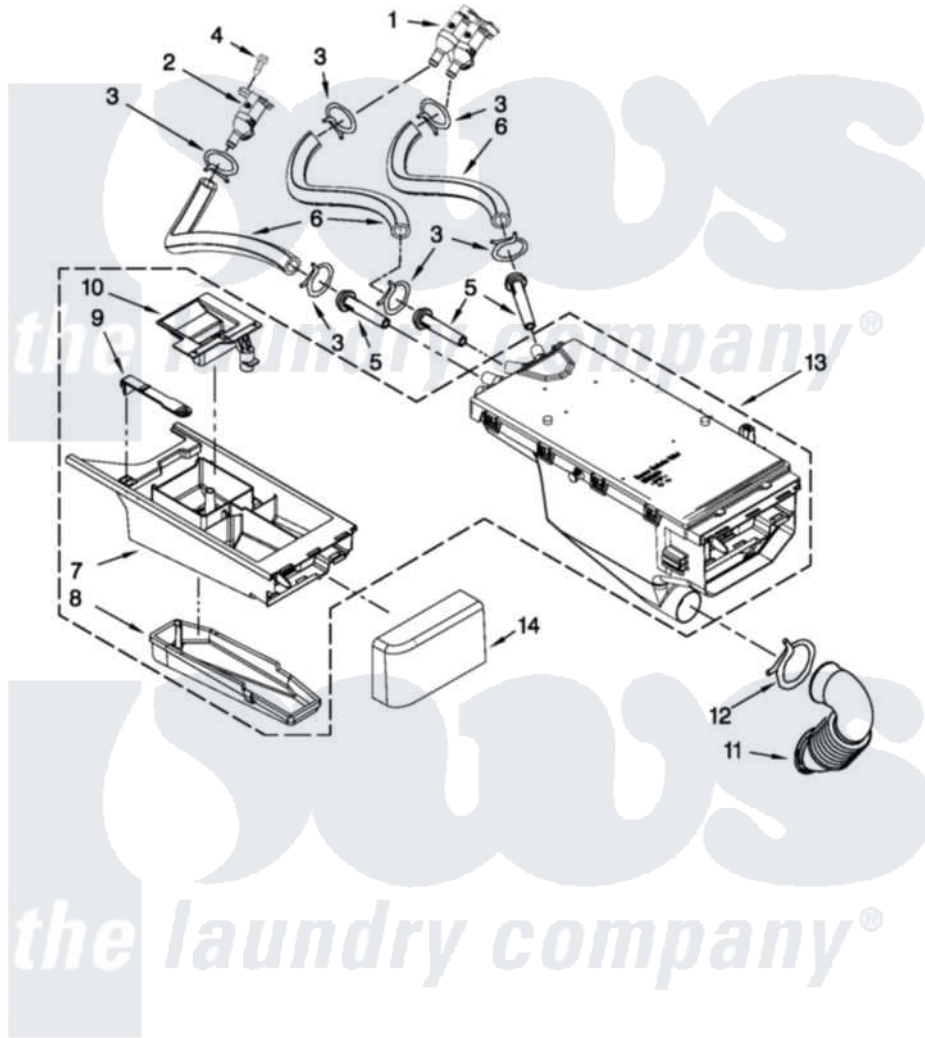

Inglis YIFW7300WW00 04 - DISPENSER PARTS

DISPENSER PARTS

For Model: YIFW7300WW00
(White)

FOR ORDERING INFORMATION REFER TO PARTS PRICE LIST

W10493215

5

[Inglis Residential Inglis YIFW7300WW00 Washer Parts](#) Parts Diagram 04 - DISPENSER PARTS
Click on the part number to view part

Item	Original Part Number	Replaced By	Status	Part Description
1	W10212596			Valve, Water Inlet
2	W10212598			Valve, Water Inlet
3	370450	596669		Clamp, Manifold
4	8540513	8182214		Screw
5	8183181			Nozzle, Inlet
6	W10212611			Hose, Valve To Dispenser
7	8540402			Drawer, Detergent
8	8540399			Cover, Detergent Drawer
9	W10003170	8181721		Hook, Drawer
10	8540429			Siphon, Bleach/Softener
11	8540063			Hose, Dispenser To Tub
12	8281276			Clamp, Hose
13	W10399327			Dispenser, Complete
14	W10260575		Not Available	HANDLE, DRAWER