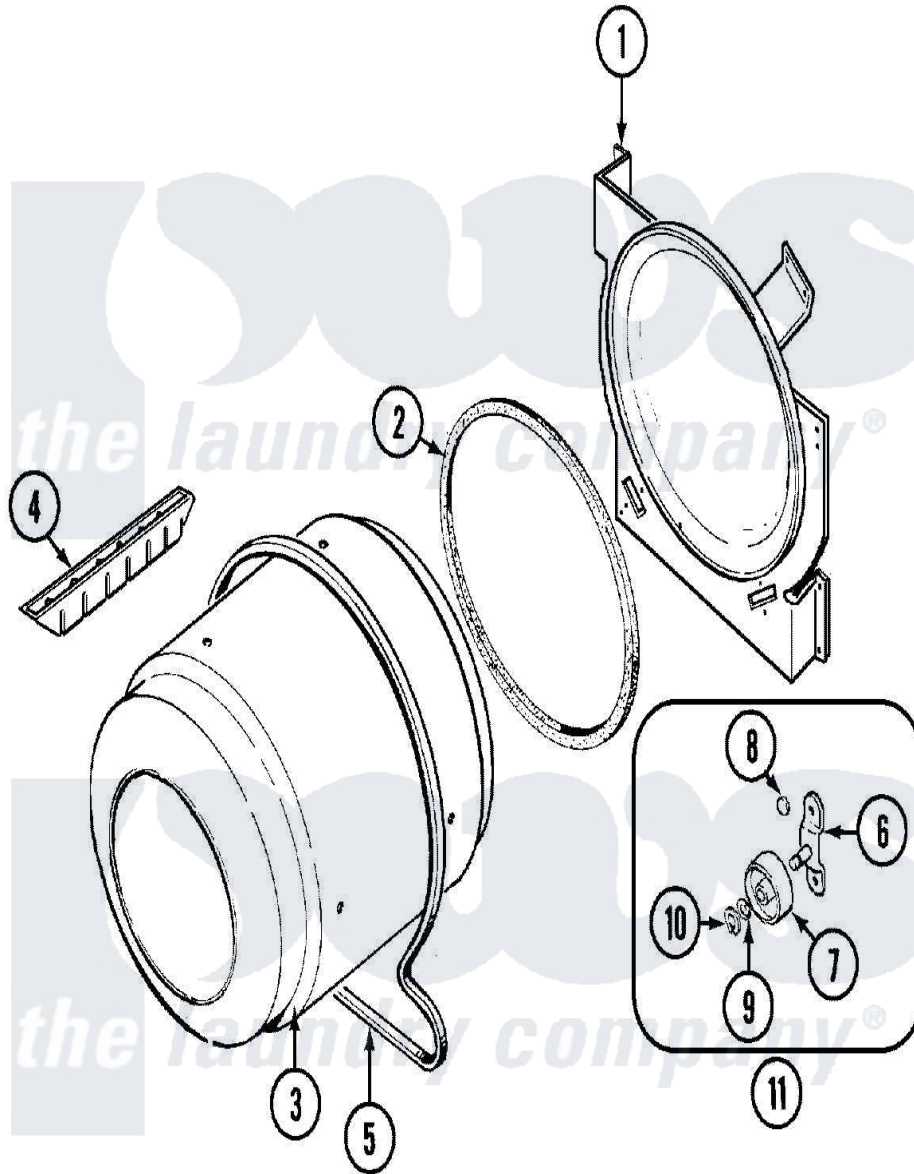

Jenn-Air JDG1000A 03 - TUMBLER

Jenn-Air [Residential Jenn-Air JDG1000A Dryer Parts](#) Parts Diagram 03 - TUMBLER
 Click on the part number to view part

Item	Original Part Number	Replaced By	Status	Part Description
1	LA-1054			Dryer Bulkhead Kit
"	25-7733	681414		Screw, 10AB X 1/2
2	53-0281	31001747		Seal Assembly
3	53-1250			Cylinder
4	25-7759	3196164		Screw
"	Y02100002		Not Available	BAFFLE (WHT)
5	31531589	341241		Belt
6	53-0197			Support Assembly-Cylinder Rear
"	25-7101	3351614		Screw, Gearcase Cover Mounting
7	31001096			Roller
8	25-7813			Spacer
9	25-7814			Washer
10	25-7854			Ring, Retaining
11	LA-1008			Rr Roller Kit