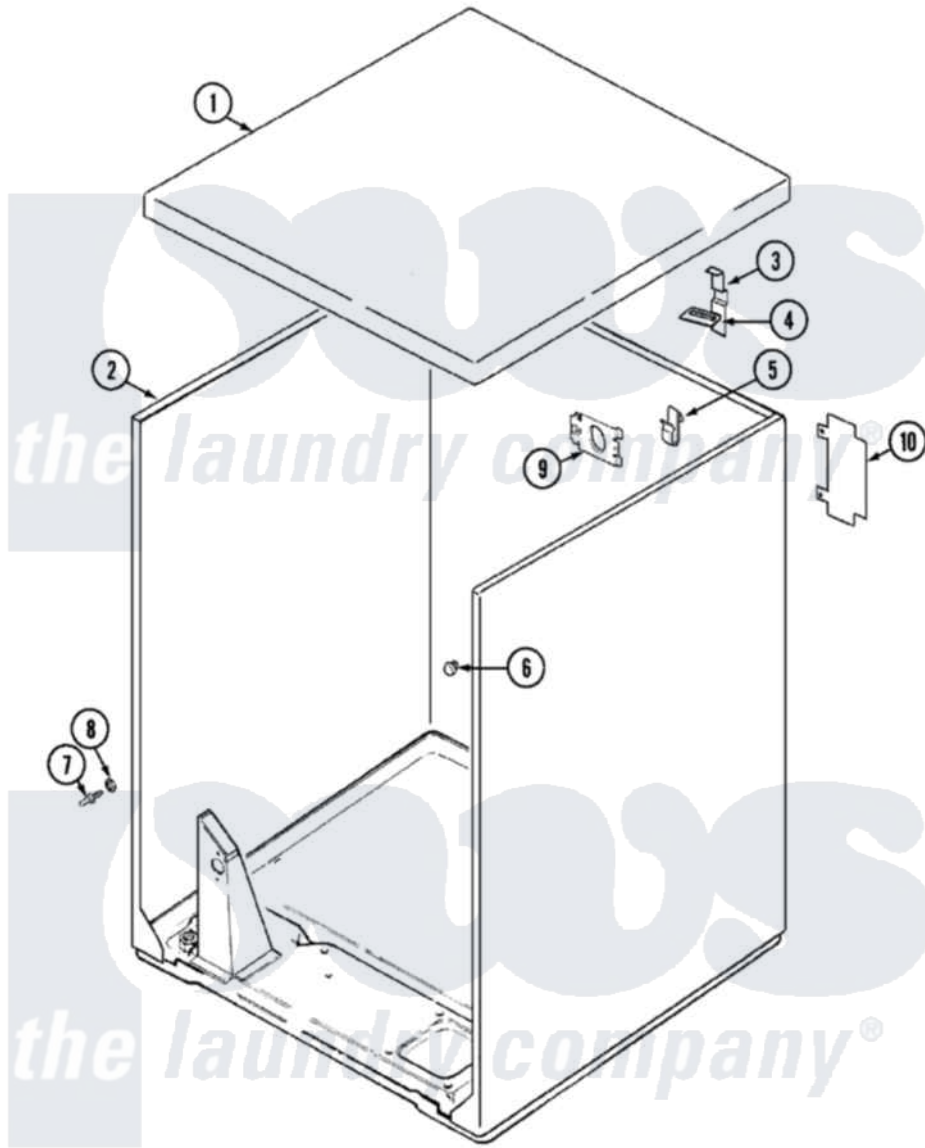

# Jenn-Air JDG3000W 01 - CABINET

Jenn-Air [Residential Jenn-Air JDG3000W Dryer Parts](#) Parts Diagram 01 - CABINET  
 Click on the part number to view part

| Item | Original Part Number    | Replaced By              | Status        | Part Description                        |
|------|-------------------------|--------------------------|---------------|---|
| 1    | 53-2435                 |                          | Not Available | TOP, CABINET                            |
| 2    | 53-2147                 | <a href="#">31001714</a> |               | Cabinet And Base Assembly               |
| 3    | <a href="#">63-5712</a> |                          |               | Hinge, Cabinet Top                      |
| 4    | <a href="#">33-0930</a> |                          |               | Pad, Top Hinge                          |
| "    | 25-3092                 | <a href="#">90767</a>    |               | Screw, 8A X 3/8 HeX Washer Head Tapping |
| 5    | <a href="#">25-3034</a> |                          |               | Clip, Wiring                            |
| 6    | <a href="#">33-2653</a> |                          |               | Bumper, Cabinet                         |
| 7    | <a href="#">53-0643</a> |                          |               | Pin, Locator                            |
| 8    | <a href="#">53-0200</a> |                          |               | Sleeve, Locator Pin                     |
| "    | 25-0224                 | <a href="#">3400029</a>  |               | Nut, Adapter Plate                      |
| 9    | 53-0135                 |                          | Not Available | SUPPORT, POWER CORD                     |
| 10   | <a href="#">53-0284</a> |                          |               | Cover, Terminal                         |
| "    | 25-7857                 | <a href="#">90767</a>    |               | Screw, 8A X 3/8 HeX Washer Head Tapping |