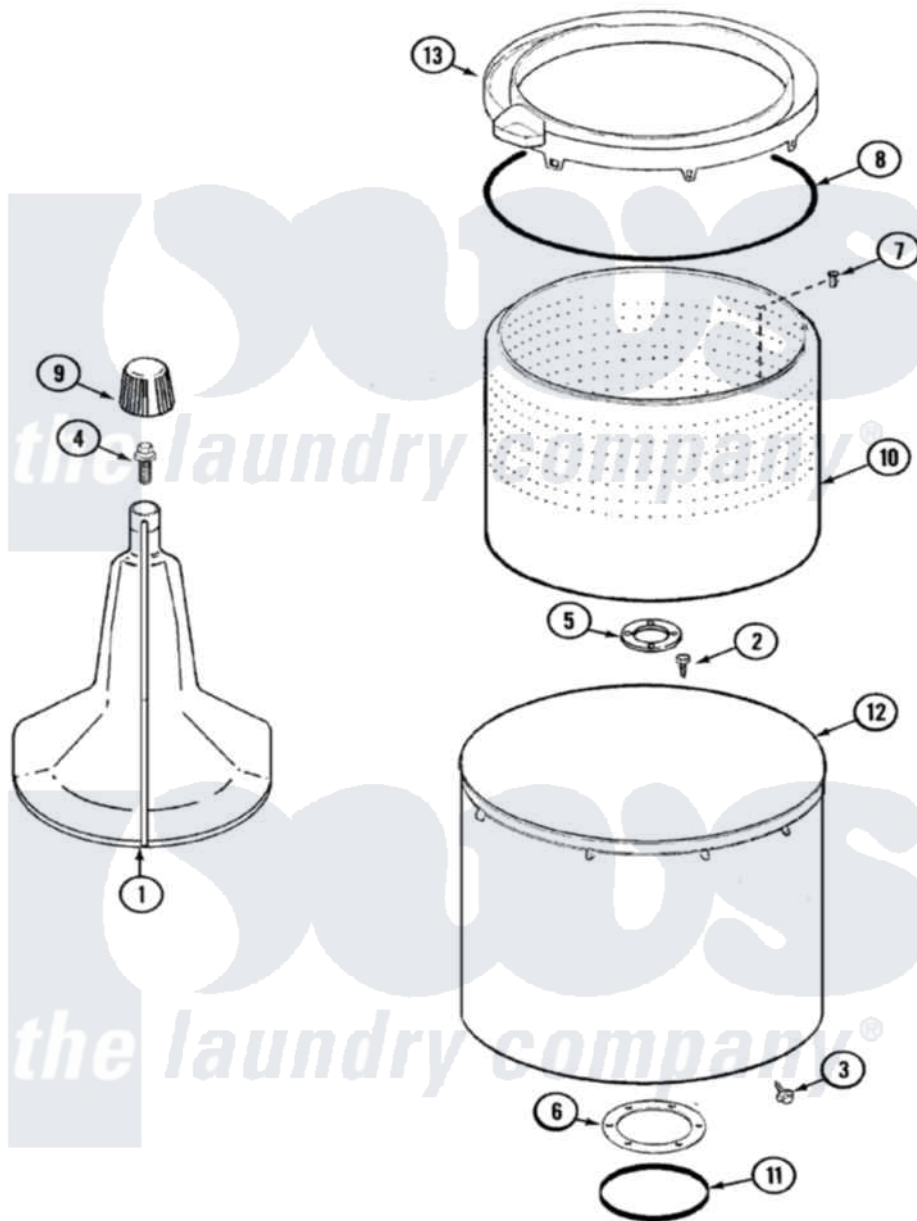

Jenn-Air JW1000W 07 - TUB

Jenn-Air [Residential Jenn-Air JW1000W Washer Parts](#) Parts Diagram 07 - TUB
 Click on the part number to view part

Item	Original Part Number	Replaced By	Status	Part Description
1	35-3580			Agitator
2	25-7947	21001063		Screw, Shoulder
3	25-7953	22002933		Screw
4	25-7948	W10309247		Screw
5	35-3685			Gasket, Basket To Centerpost
6	35-3686			Gasket, Tub To Housing
7	25-7965	3400504		Screw
8	35-2328			Seal, Tub Top
9	35-2733			Cap, Agitator
10	35-3687		Not Available	BASKET, SPIN
11	35-2978			Seal, Tub/Housing
12	35-3700			Tub Assembly
13	35-3578		Not Available	TOP, TUB