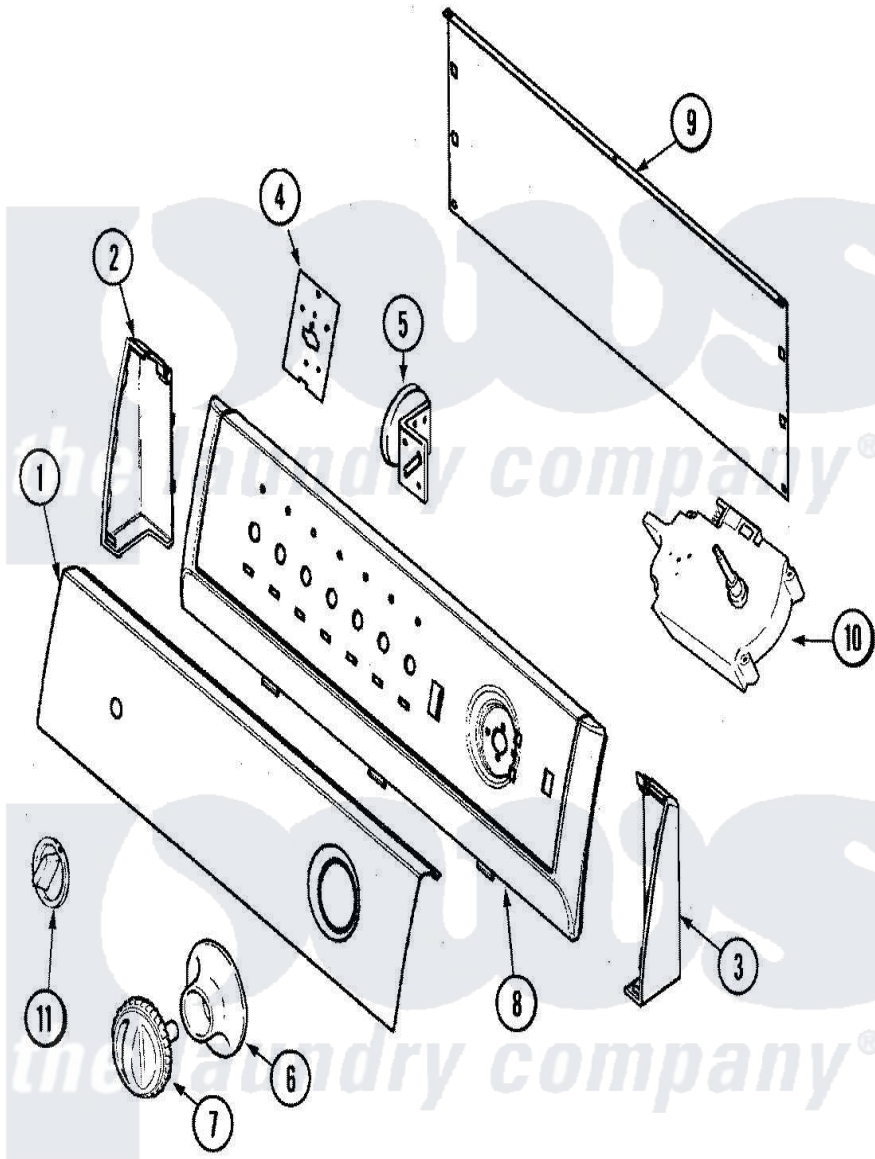

# Magic Chef CAV1004AWW 03 - CONTROL PANEL

Magic Chef [Residential Magic Chef CAV1004AWW Washer Parts](#) Parts Diagram 03 - CONTROL PANEL  
 Click on the part number to view part

Item	Original Part Number	Replaced By	Status	Part Description
1	<a href="#">Y2201400</a>			Panel, Control
"	<a href="#">21002163</a>			Facia
2	25-3092	<a href="#">90767</a>		Screw, 8A X 3/8 HeX Washer Head Tapping
"	<a href="#">21001546</a>			Endcap, Panel
3	<a href="#">21001547</a>			Endcap, Panel
"	25-3092	<a href="#">90767</a>		Screw, 8A X 3/8 HeX Washer Head Tapping
4	<a href="#">21001517</a>			Shield, Control
"	<a href="#">21002077</a>			Shield, Control-1 Hole/Console
5	25-3092	<a href="#">90767</a>		Screw, 8A X 3/8 HeX Washer Head Tapping
"	<a href="#">21002031</a>			Switch, Water Level
"	<a href="#">Y2201474</a>			Switch, Pressure
6	<a href="#">21001520</a>			Skirt, Timer Knob
7	<a href="#">21001526</a>			Knob, Timer
8	<a href="#">21001552</a>			Frame , Control Panel

9	25-3092	<a href="#">90767</a>	Screw, 8A X 3/8 HeX Washer Head Tapping
"	<a href="#">21001527</a>		Shield, Rear
10	25-3092	<a href="#">90767</a>	Screw, 8A X 3/8 HeX Washer Head Tapping
"	<a href="#">21002056</a>		Timer
"	<a href="#">21001695</a>		Timer
11	<a href="#">21001544</a>		Knob, Selector