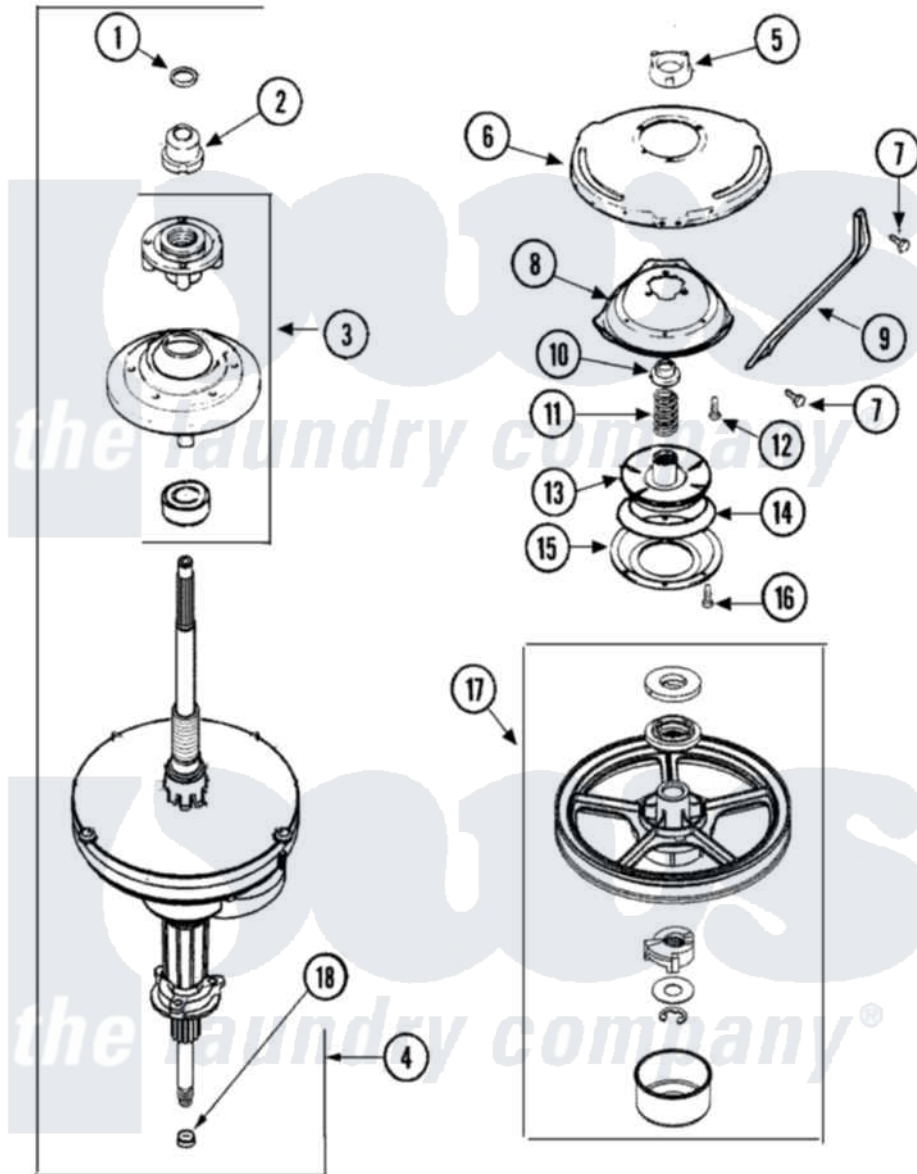

# Magic Chef CAV1004AWW 06 - TRANSMISSION

Magic Chef [Residential Magic Chef CAV1004AWW Washer Parts](#) Parts Diagram 06 - TRANSMISSION  
 Click on the part number to view part

Item	Original Part Number	Replaced By	Status	Part Description
1	<a href="#">25-7941</a>			"O" Ring, Agr Drive Shaft
2	21001533	<a href="#">35-5655-1</a>		Seal
3	21001868	<a href="#">W10219156</a>		Tub Seal
4	21001867	<a href="#">35-6615</a>		Ht Tran S
5	21001511	<a href="#">12001562</a>		Bearing Assembly
6	<a href="#">21001518</a>			Support, Tub
7	<a href="#">21001858</a>			Screw 5/16-18 x 1/2
8	<a href="#">21001163</a>			Housing, Suspension
9	<a href="#">21001532</a>			Brace, Tub
10	<a href="#">35-2017</a>			Retainer, Brake Spring
11	<a href="#">21001910</a>			Spring, Brake
12	<a href="#">21001509</a>			Screw, High Performance Plastic
13	21002010	<a href="#">35-6714</a>		Brake Roto
14	<a href="#">21002026</a>			Snubber
15	<a href="#">35-6918</a>			Stator, Brake
16	<a href="#">21001065</a>			Screw, No.10-24 x .50 Hxnibhd