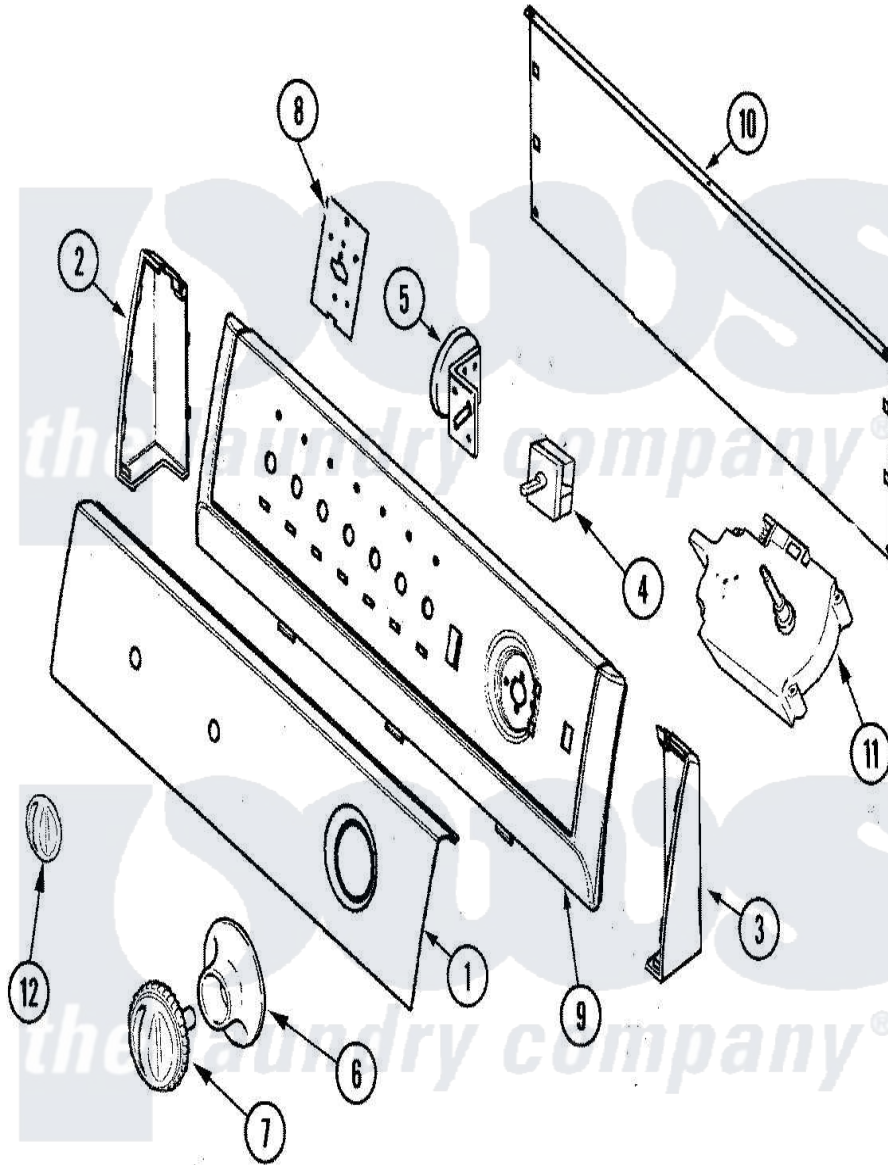

Magic Chef CAV2000AWA 03 - CONTROL PANEL

Magic Chef [Residential Magic Chef CAV2000AWA Washer Parts](#) Parts Diagram 03 - CONTROL PANEL
 Click on the part number to view part

Item	Original Part Number	Replaced By	Status	Part Description
1	21001584			Panel, Control
2	21001557	21001769		Endcap, Panel
"	25-3092	90767		Screw, 8A X 3/8 HeX Washer Head Tapping
3	21001564	21001768		Endcap, Panel
"	25-3092	90767		Screw, 8A X 3/8 HeX Washer Head Tapping
4	25-3092	90767		Screw, 8A X 3/8 HeX Washer Head Tapping
"	21001139			Switch, Water Temp. 3 Position
5	21001554			Switch, Water Level
"	25-3092	90767		Screw, 8A X 3/8 HeX Washer Head Tapping
6	21001563			Skirt
7	21001559	21001770		Knob, Timer
8	21001517			Shield, Control
9	21001560	21001767		Frame

10	25-3092	90767	Screw, 8A X 3/8 HeX Washer Head Tapping
"	21001527		Shield, Rear
11	25-3092	90767	Screw, 8A X 3/8 HeX Washer Head Tapping
"	21001522		Timer
12	21001556	21001772	Knob, Selector
NI	21001725	Not Available	MANUAL, USE & CARE (SPAN)
"	21001573	Not Available	MANUAL, USE & CARE
"	12002417		Wire Kit
"	21001785		Harness, Wire